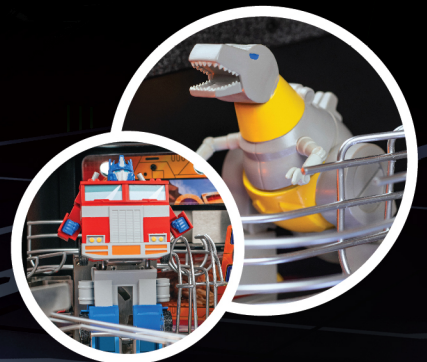

Custom sculpted Optimus Prime robot bash toy stands ready for battle, adding depth and spectacle to this world under glass that's ...MORE THAN MEETS THE EYE.

COMPANIES

www.avscorporations.com

(847) 439-9400

sales@avscorporations.com

STERNPINBALL.COM