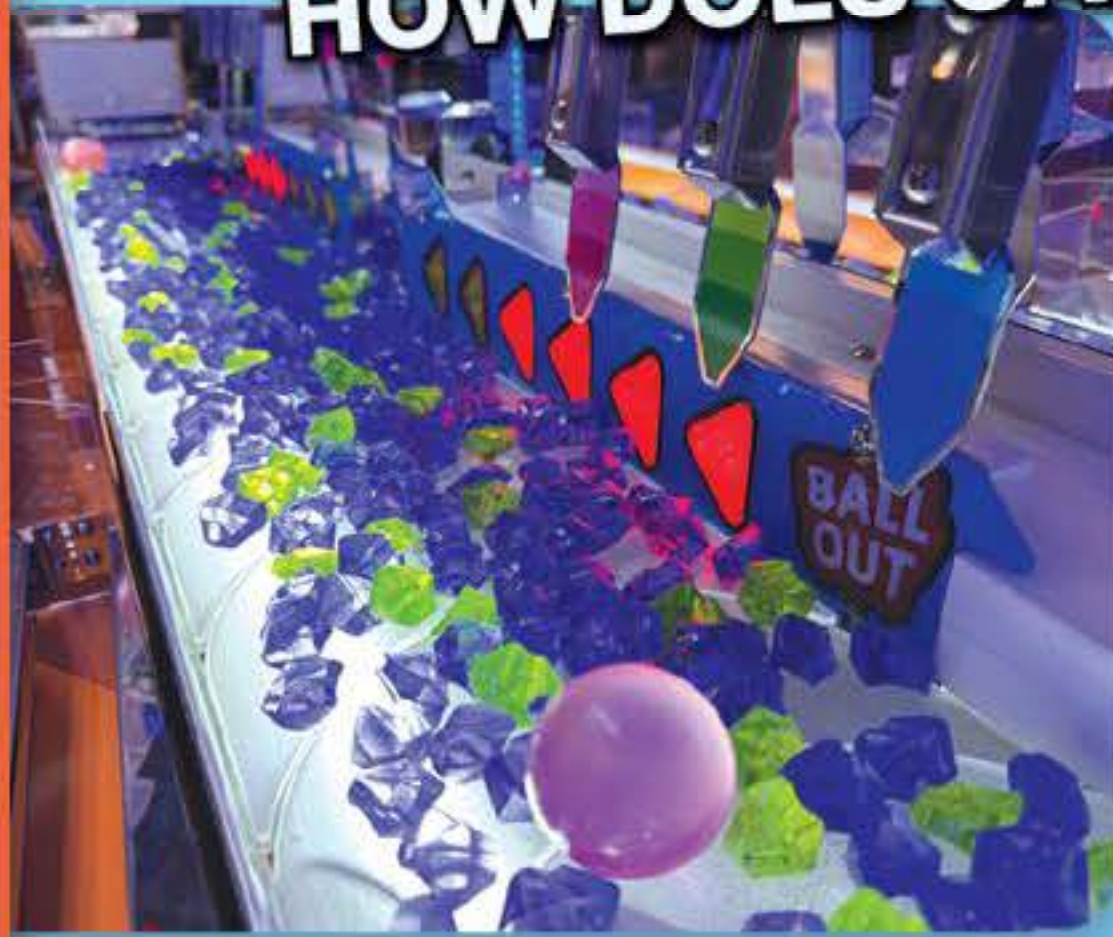

## CANDY CRYSTALS, GUMBALLS AND JAWBREAKERS ABOUND!

Candy Forge™ was designed to be like nothing else in the redemption world. The unique interface draws players in, while the cooperative and competitive skill-based play keeps them coming back for more!

## HOW DOES GAMEPLAY WORK?

1. Use the levers to scoop Crystals off the conveyor.
2. The more Crystals collected, the more Gumballs become available.
3. Collect the Gumballs to unlock the giant Jawbreaker bonus!

## FEATURES

- 4 Player action!
- Unique interface peaks passerby's curiosity
- Players can cooperate to unlock the Jawbreaker
- Players compete to tip the Gumball scale for huge points
- Sturdy metal constructed cabinet
- Entertaining multi-level mechanical animation keeps players engaged!
- Light up 360-degree multi-layered topper
- Reliable industrial controls
- Attractive sparkling Crystals, Gumball, and Giant Jawbreaker
- Working steam gauges bring incredible theming to this steam-punk masterpiece
- NOT another coin pusher!