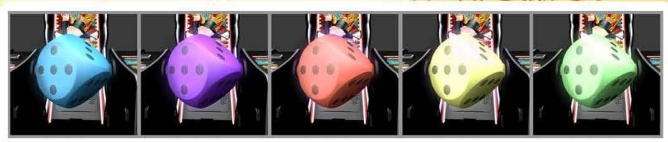

Skillfully spin the **LED-lit dice** to land on properties. Collect the same color family to win a **Monopoly Bonus**.

Multi-Color LED-lit Dice!

Life size Mr. Monopoly provides the perfect social media photo op!

Two attractive **55" LED** screens combined with the **"MUST SPIN" LED-lit dice** create the game of the decade.

The roaring 20's are back! Get into the swing with **Monopoly Roll 'N Go!**

Dimensions:
 220v@4amps
 L 83in (211cm)
 W 52in (132cm)
 H 119in (303cm)
 220v@4amps
 110V@7amps