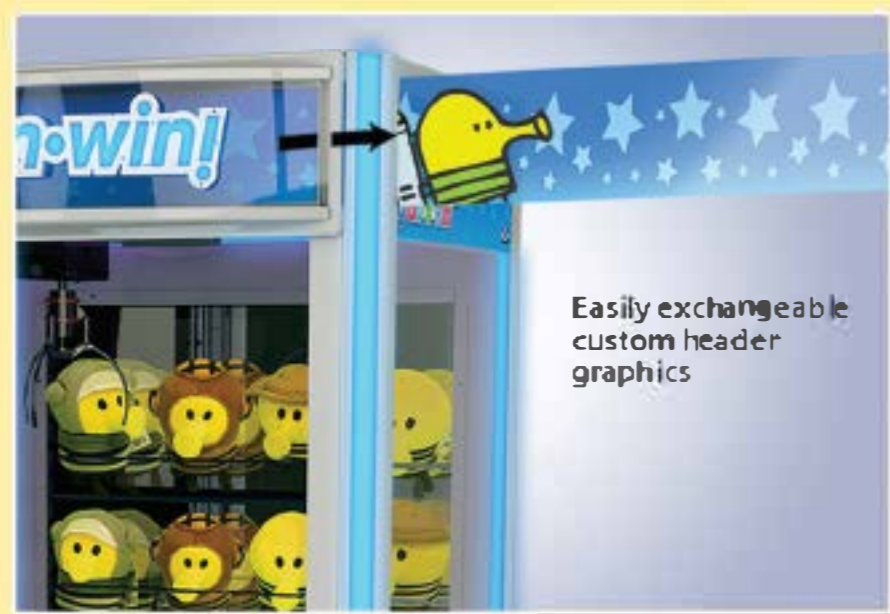

grab-n-win!™

The most advanced crane in the world!

American made 16 gauge powder coated steel.

LED lit marquee, accent edges, control panel and prize door.

Program your own audio and game settings and then install them in your other cranes with an SD card.

42-inch Crane Dimensions:

L-52 in (1320 mm)

W-42 in (1066 mm)

H-79 in (2006 mm)

110v@4amps | 230v@2amps

60-inch Crane Dimensions:

L-52 in (1320 mm)

W-60 in (1524 mm)

H-79 in (2006 mm)

110v@6amps | 230v@3amps