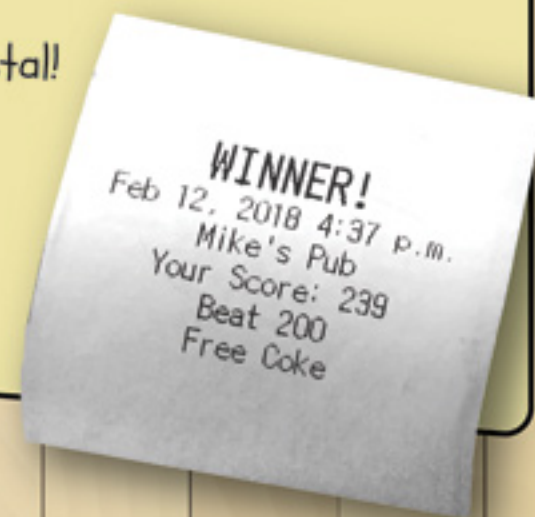

Not a Moment to SPARE!

FAMILY GUY

BOWLING

More

GREAT Features!

- Street and Arcade Prize Options Available including: **Ticket Dispenser** or **Thermal Printer Prize Coupons!**
BOTH offer Multiple ways to WIN!
- **Red Pin Bowling** Award Options!
- Available in Dedicated 65 inch or 55 inch HD LCD Screen Configurations!
- Also Available as a Control Pedestal only Configuration with Optional Monitor Stand!
- EASY Access to connect HDMI and Power Outside of Pedestal!
- Deluxe and Standard Marquees Available!