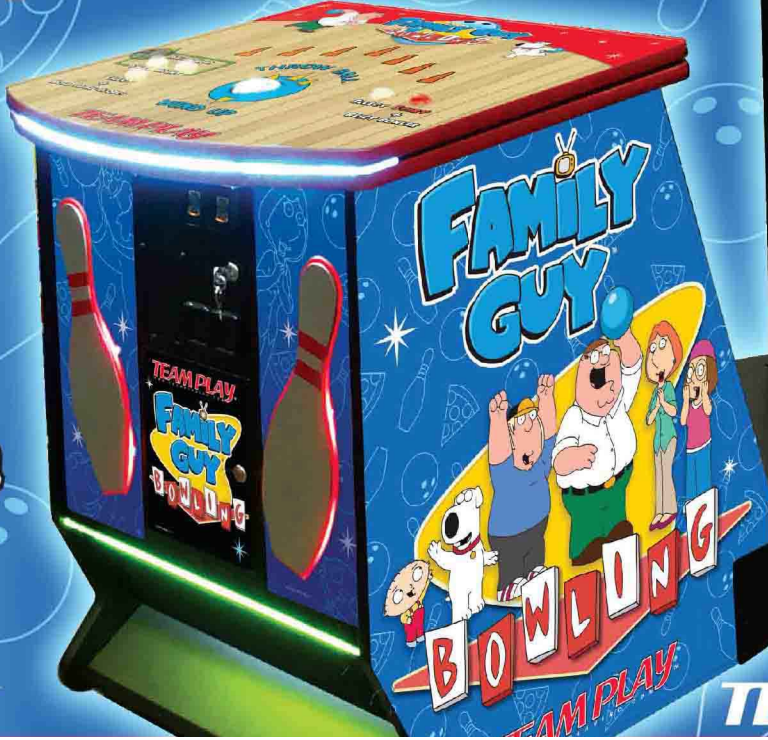

America's Favorite Family is Right Up Your Alley!

TEAM PLAY
WWW.TEAMPLAYINC.COM

FAMILY GUY

BOWLING

FUN and EASY to PLAY!

Designed and Built
in the U.S.A.

TEAM PLAY

AVS
COMPANIES

AVS Companies
avscompanies.com

(847) 439-9400
sales@avscompanies.com

Order NOW!

Not a Moment to SPARE!

FAMILY GUY™

BOWLING

Choose from one of 8 Family Guy Characters!

- Skill Based bowling game with all the fun of the Family Guy TV series.
- TV Show's video clips played before and after every game.
- Players choose to play as one of 8 Family Guy characters.
- Play 1 to 4 player regular games.
- Local Tournament Player Feature with 4 or 8 player competition.
- 100% Skill with Real Bowling Physics
- Red Pin Challenge, Beer Frame, and Perfect Game / Club 300 features.
- Available in 65 and 50 inch HD LCD Screen Dedicated Game configurations. Or as Control Pedestal only with optional Monitor Stand and Deluxe or Regular Marquees.
- Suitable for General Audiences.
- Optional Adult Mode for more Extreme Humor from the Family Guy TV Show.

Not a Moment to SPARE!

FAMILY GUY

BOWLING

More

GREAT Features!

- Street and Arcade Prize Options Available including: **Ticket Dispenser** or **Thermal Printer Prize Coupons!**
BOTH offer Multiple ways to WIN!
- **Red Pin Bowling** Award Options!
- Available in Dedicated 65 inch or 55 inch HD LCD Screen Configurations!
- Also Available as a Control Pedestal only Configuration with Optional Monitor Stand!
- EASY Access to connect HDMI and Power Outside of Pedestal!
- Deluxe and Standard Marquees Available!