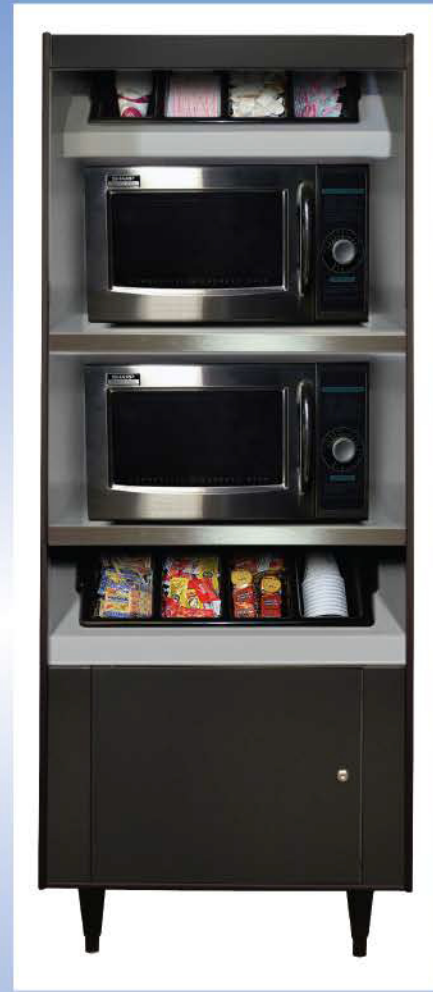

Arrives fully assembled.

MMS 362 Kiosk

Specifications:

36" Wide, 78" Tall, 12" Deep

All stands are built with our durable double wall steel construction. Can be used as a pay station, a coffee station or microwave station with ample space to display point of sale purchases.

Arrives fully assembled.

All State Manufacturing 272 Series Condiment Stands

Our 272 Series provides a range of options for serving accounts large and small.

272-N/L

Specifications:

27" wide x 23.25" deep x 72" high

Condiment stand for up to 2 microwaves, with condiment tray plus storage.

Fits snugly between vending machines. Equipped with 20-amp receptacles to accommodate 2 microwaves.

272-2-N/L

Specifications:

27" wide x 23.25" deep x 72" high

Condiment stand for up to 2 microwaves, with 2 trays for condiments.

Fits snugly between vending machines. Equipped with 20-amp receptacles to accommodate 2 microwaves.