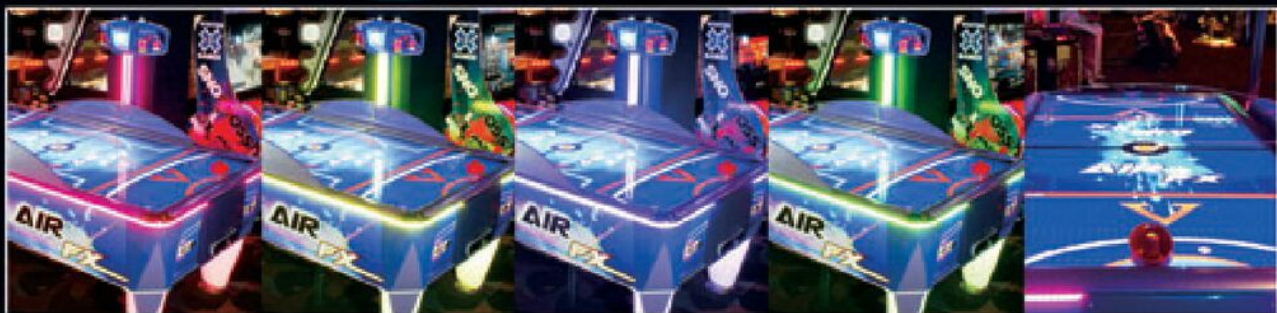

Innovative Concepts in Entertainment

716.759.0370 | play@icegame.com | www.icegame.com
10123 Main Street, Clarence, NY 14031

"Like" us on Facebook
[Facebook.com/icecoinop](https://www.facebook.com/icecoinop)

THE COOLEST GAMES ON EARTH™