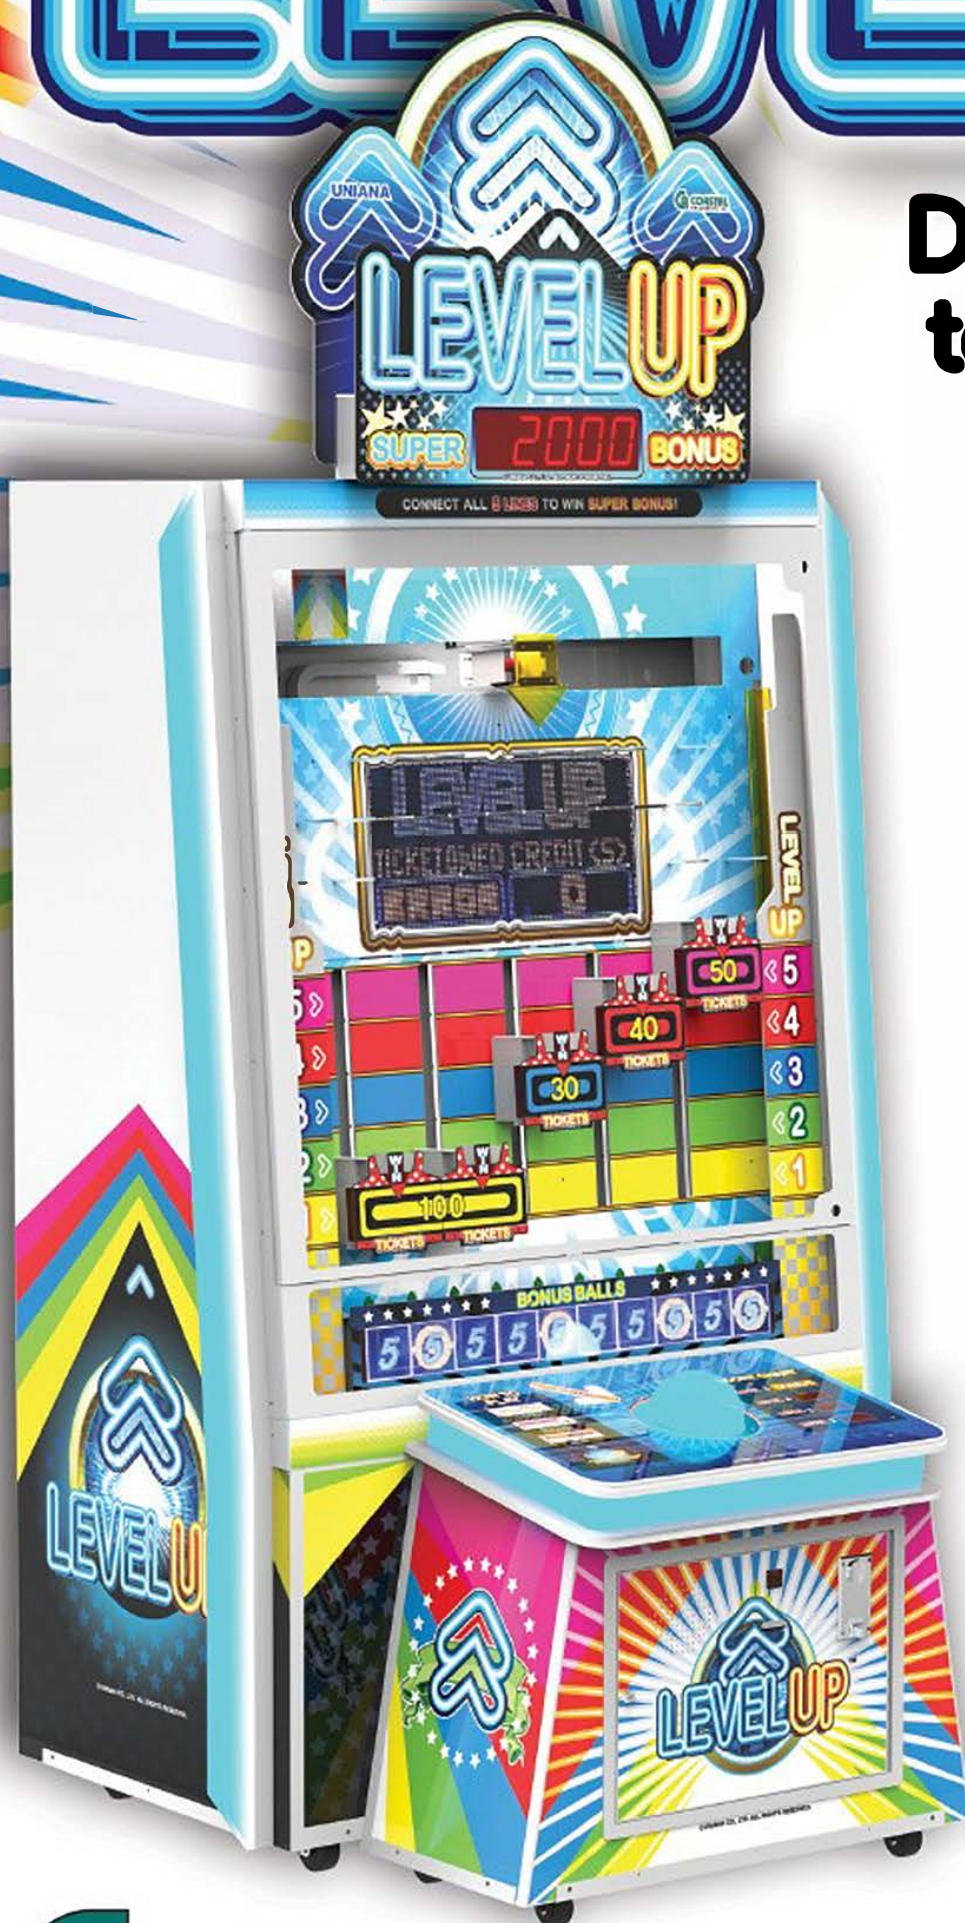

LEVEL UP

Do you have what it takes to Level Up?!

New and unique twist —
to a fun playing ball
dropping game!

5 moving dot matrix
display targets that
Level Up with each win!

Beautifully lit game
with vibrant colors that
is sure to catch your
eye from anywhere in
the FEC!

ASSEMBLED DIMENSIONS

Width: 43" (109cm)
Depth: 47" (119cm)
Height: 109" (277cm)

SHIPPING DIMENSIONS

Width: 55" (140cm)
Depth: 55" (140cm)
Height: 91" (231cm)
Weight: 882lbs (400kg)