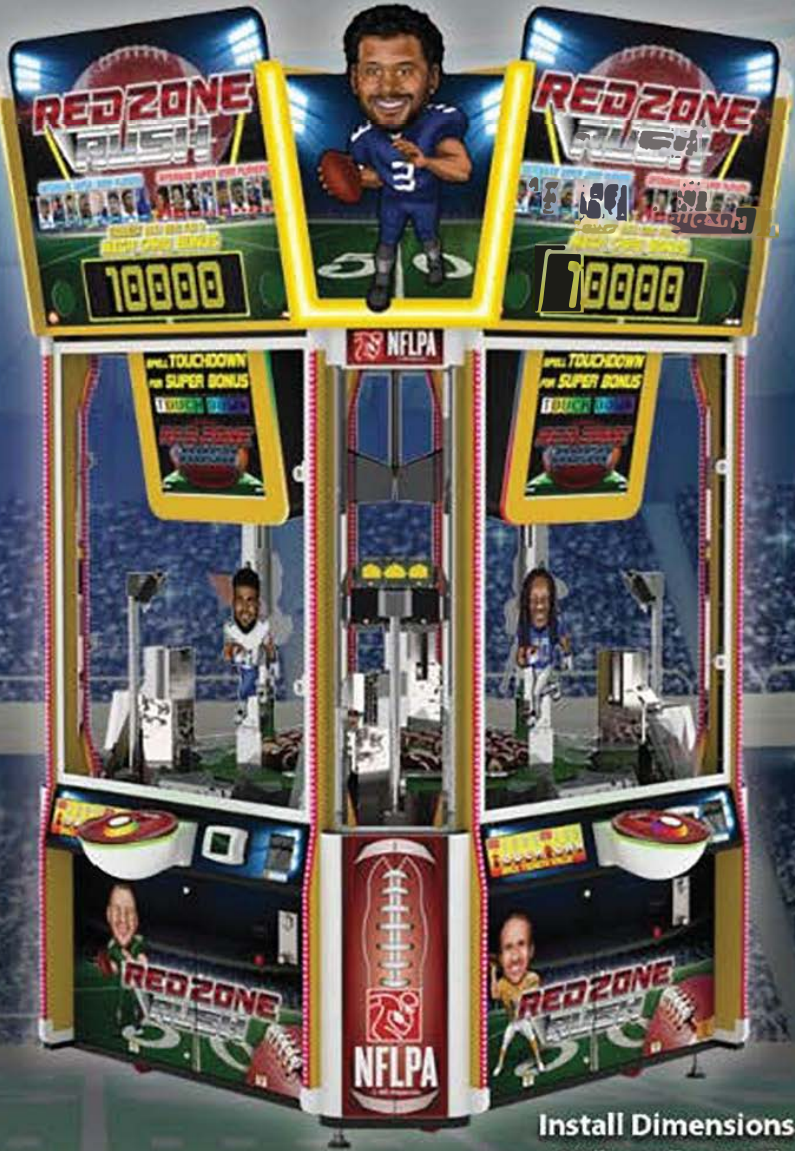

# RED ZONE RUSH

**NFLPA LICENSED!**

**WIN GAME CARDS!**

**UP TO 4-PLAYERS AT A TIME!**

Install Dimensions  
80" x 80" x 106"

(847) 439-9400  
avscompanies.com  
sales@avscompanies.com