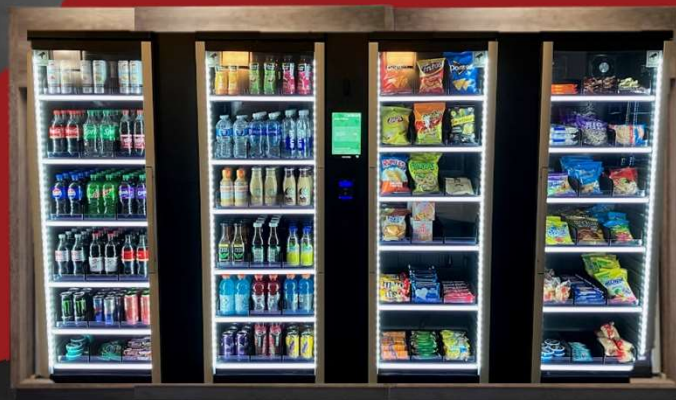

## Flex 600

Powered by Instant Systems-USA

- Smart shelf system automatically adds customer's selections to their cart.
- Product is secured until payment is provided to reduce shrink.
- Each cabinet has 18 items with a capacity of around 135 units

Interfaces with any MDB enabled device like bean to cup coffee makers to make a full micro market

Audible feedback when product is being touched or removed from shelf

2-door: 55" w x 24" d x 73" h

[www.instantystems-usa.com](http://www.instantystems-usa.com)

## Flex 700

Powered by Instant Systems - USA

- Smart shelf system automatically adds customer's selections to their cart.
- Product is secured until payment is provided to reduce shrink.
- Each cabinet has 24 items with a capacity of around 264 units

## Flex 850

Powered by Instant Systems-USA

- Smart shelf system automatically adds customer's selections to their cart.
- Product is secured until payment is provided to reduce shrink.
- Each cabinet has 24 items with a capacity of around 324 units