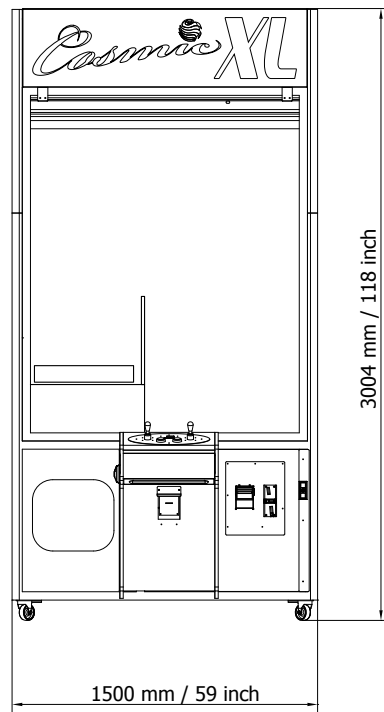

Weight: 610 kg / 1345 lbs

AVS Companies
avskompanies.com

(847) 439-9400

sales@avskompanies.com