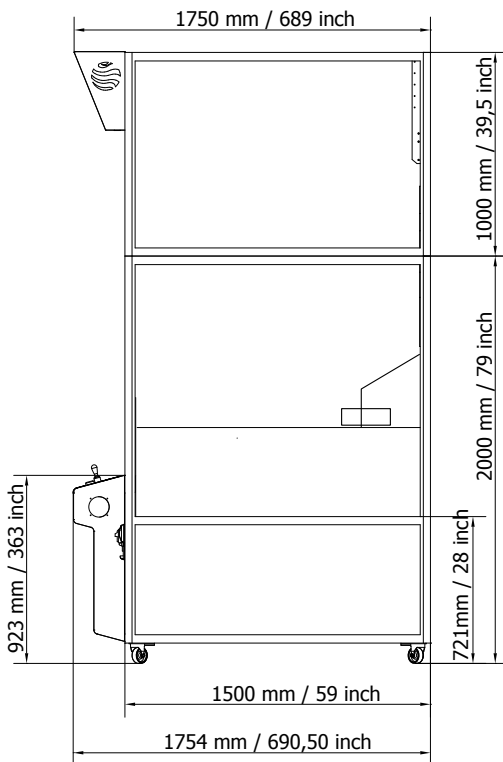

Weight: 610 kg / 1345 lbs

AVS Companies
avskompanies.com

(847) 439-9400

sales@avskompanies.com