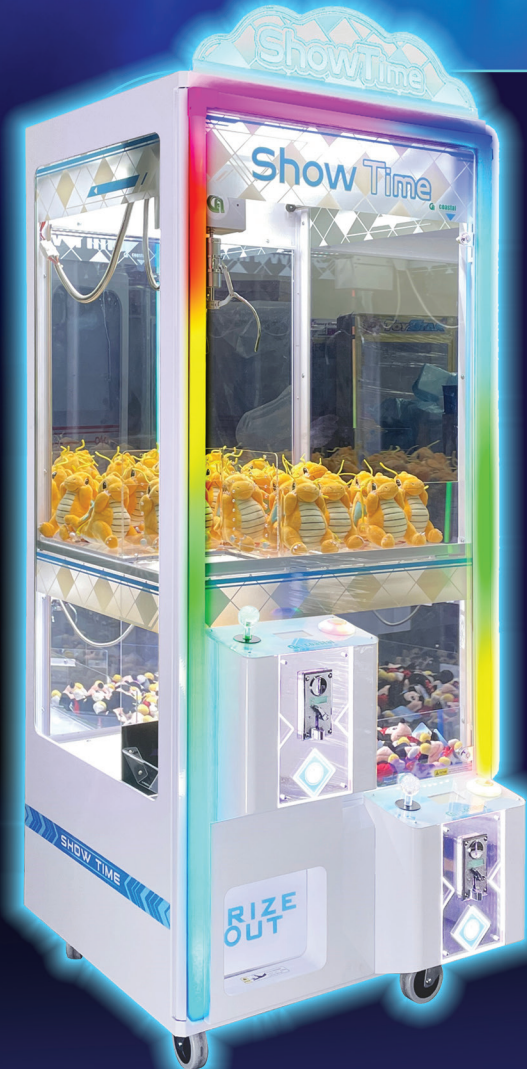

# NEW! SHOW TIME

◆ NEW 2 PLAYER ADDITION TO THE SHOWTIME SERIES ◆

◆ 30" CRANE WITH TWO INDEPENDENT PLAYER STATIONS ◆

◆ TOP PLAYER STATION OPERATES WITH THE PS5 CLAW, IDEAL FOR 4"-7" PLUSH ◆

◆ BOTTOM PLAYER STATION OPERATES USING A MINI CLAW, IDEAL FOR RUBBER DUCKS OR OTHER SMALL PRIZES ◆

◆ QUALITY CRANE MADE IN TAIWAN ◆

◆ HIGH EARNING CRANE FOR ANY OPERATOR ◆

#### ASSEMBLED DIMENSIONS

Width: 31" (78cm)

Depth: 35" (88cm)

Height: 83" (211cm)

#### SHIPPING DIMENSIONS

Width: 33" (84cm)

Depth: 36" (92cm)

Height: 82" (208cm)

Weight: 320lbs (145kg)

**CA COASTAL**  
AMUSEMENTS INC.

1950 Swarthmore Ave., Lakewood, NJ 08701 • 1-732-905-6662

sales@coastalamusements.com • www.coastalamusements.com