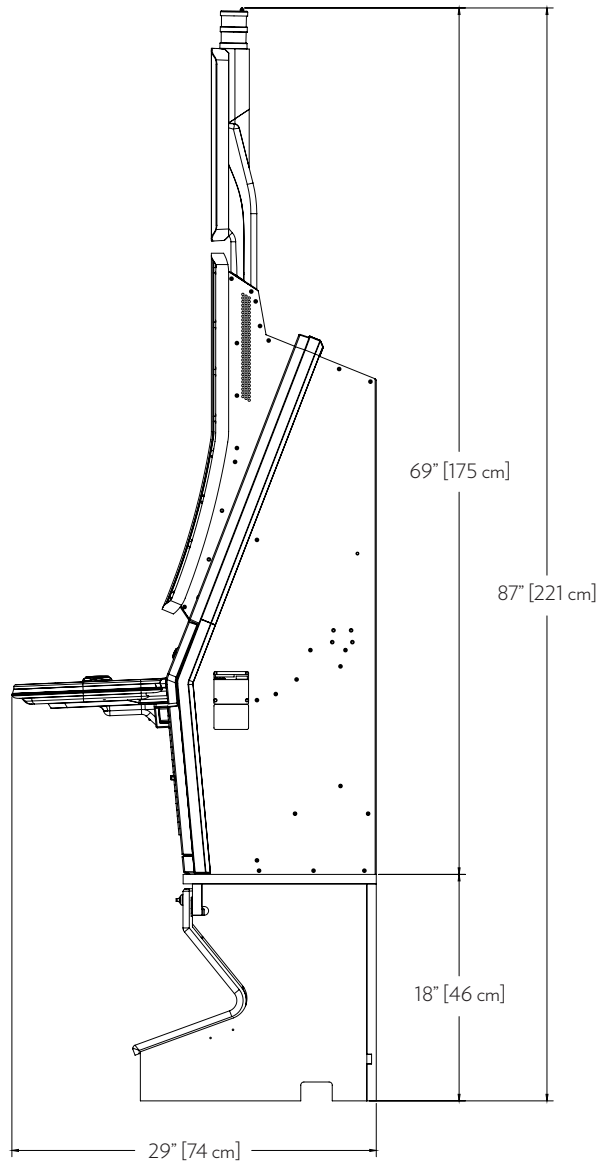

# PeakDual™27 Gaming Machine

Peak of excellence!

What's good for the player is good for the game! Created with the perfect blend of comfort, aesthetics, usability, and convenience in mind, the PeakDual™27 takes multi-screen gaming to the next level with its innovative monitor layout that features three 27" displays. With a balanced lighting package, large 13.3" Dynamic Player Panel, ergonomically-designed button deck, responsive bash button, and wireless charging, the PeakDual™27 delivers a more comfortable player experience.

### Benefits and Features

- **Displays**
  - A re-imagined play experience with screens perfectly optimized for the player
  - Triple 27" high-definition LCD monitors
  - Curved, unified dual screen experience
  - Easy to read, user-friendly 13.3" Dynamic Player Panel (DPP) with wireless phone charger and USB port
- **Sleek Modern Design**
  - A lower profile, featuring an open back concept, keeps a modern look and feel while providing better sightlines across the floor and maintaining traditional 28" stand compatibility
  - 27" topper with reduced screen gap enhances the traditional dual screen experience to provide a multi-screen experience
- **Complements IGT's Global Cabinet Offering**
  - The PeakDual™27 gaming machine is an essential addition to the Peak family of cabinets
  - The Peak family has a gaming machine for every spot on the floor

Visit [igt.com/cabinets](http://igt.com/cabinets) to learn more

**IGT PeakDual™27 Gaming Machine**

Weight - 310 lbs. (140.6 kg)

Projected footprint - 5.5 ft<sup>2</sup> (0.51 m<sup>2</sup>)

**Power Consumption**