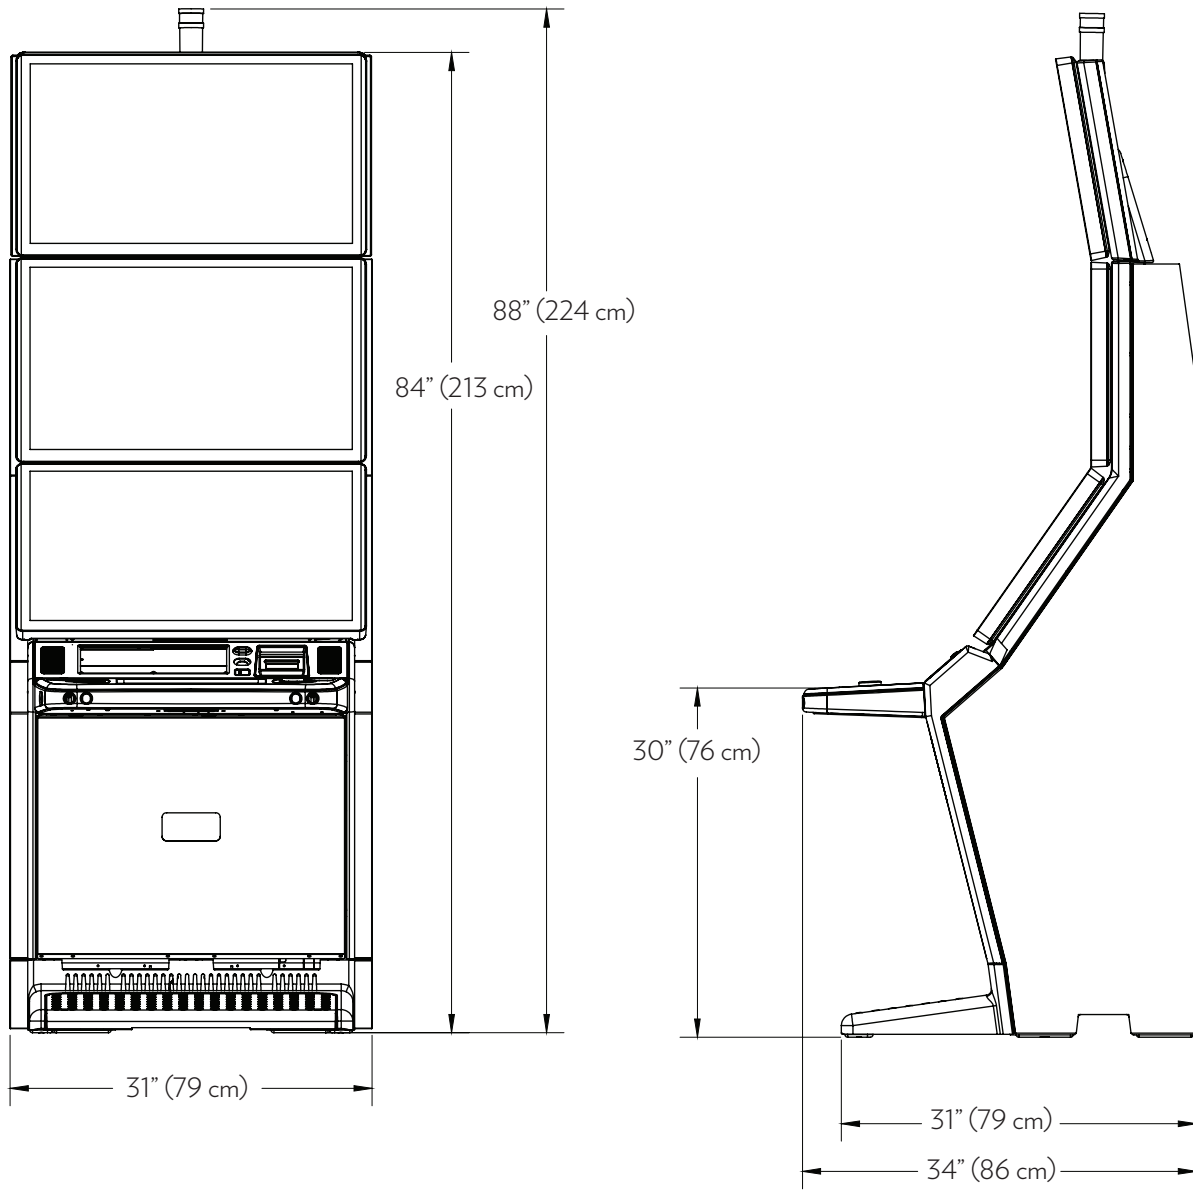

IGT PeakSlant32™ Gaming Machine

Peak flexibility.

A captivating player experience is brought to life with the all-new PeakSlant32™ cabinet. Featuring three seamlessly integrated, 32-inch full HD displays and a more refined 13.3" Dynamic Player Panel, this cabinet is designed with versatility in mind and will take your floor to new heights.

- Three large LCD screens provide attractive merchandizing options and deliver an immersive player experience
- Compatible with a robust library of player-favorite themes
- Modern cabinet design with ergonomic comfort features and conveniences that attract players and increase time on device
- Superior serviceability and durability reduce strain on staff resources, minimize down time, and increase ROI

Benefits and Features

- **Dynamic Player Panel (DPP) with Inductive Wireless Phone Charger**
 - 13.3" LCD player panel is easier to read and more user friendly
 - Standard inductive wireless charger and USB charging port
 - Ergonomic and durable button deck design
 - Physical repeat bet button (bash button) that fits nicely in the player's hand
- **Improved Monitors**
 - Three 32" full HD LCD displays
 - Seamless screen design
 - Multi-touch touchscreen on main display and DPP
 - Unmatched color and clarity
- **Intelligent Cabinet Lighting**
 - Sync lights to game experience, music, and sounds
 - Banked lighting with no additional hardware for basic functionality
 - Dynamic attract and celebration sequences
 - Built with the same tools as the S3000® and Crystal Series cabinets
- **Game Library**
 - Compatible with all dual-screen Ascent® content streams

IGT PeakSlant32™ Gaming Machine

Weight - 389 lbs. (176.4 kg)
 Projected footprint - 7.3 ft² (0.68m²)

Power Consumption

120V/60Hz	3.0 A (360 Watts)
240V/50Hz	1.5 A (360 Watts)