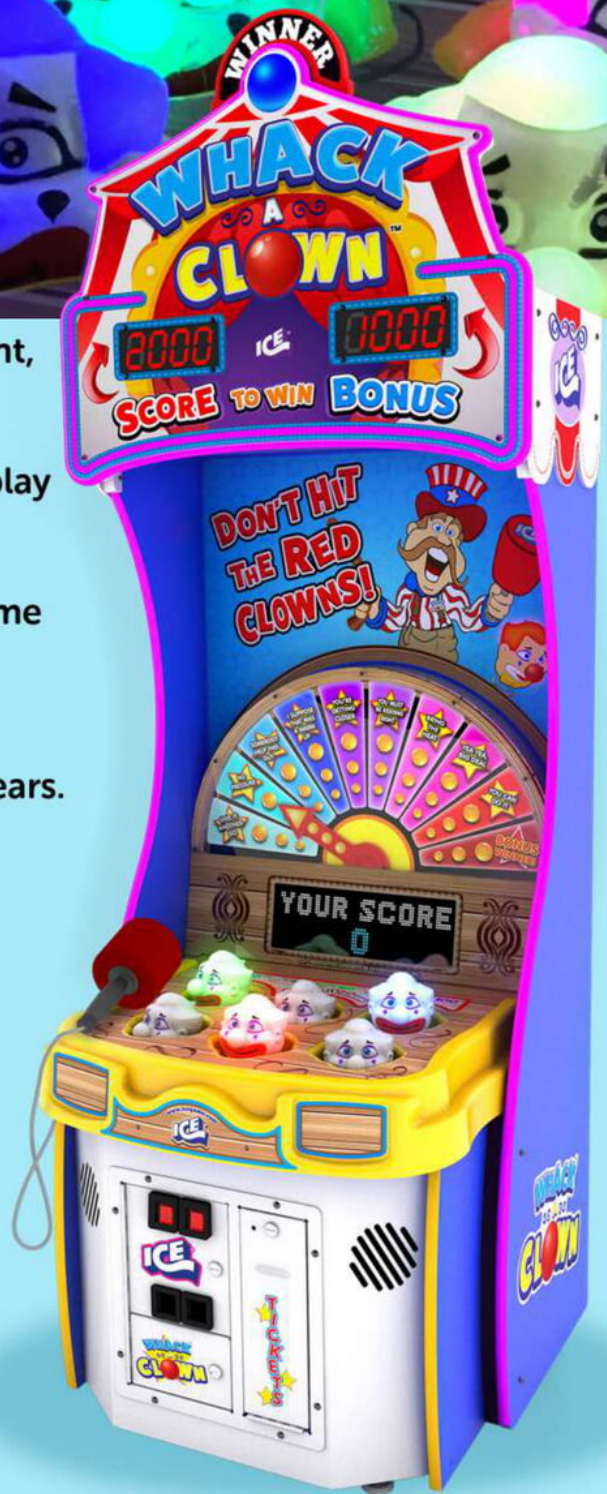

**NEW!
2019**

WHACK A CLOWN

- ★ Linkable games to create a competitive environment, fun for all. Up to 4 games can be linked.
- ★ Changing LED lit clowns create an intuitive game-play for all ages.
- ★ ICE Carnival Series lights and sounds brings the game to life and dazzle players.
- ★ The linked marquee leaderboard entices players to challenge friends to play the greatest whacker in years.

Mega Marquee

Specifications;
1P- 34" W x 33" L x 98" H
2P- 36" W x 76" L x 120" H
3P- 44" W x 110" L x 120" H

Innovative Concepts in Entertainment, Inc.
1-716.759-0370 / play@icegame.com / www.icegame.com
10123 Main Street, Clarence, NY 14031