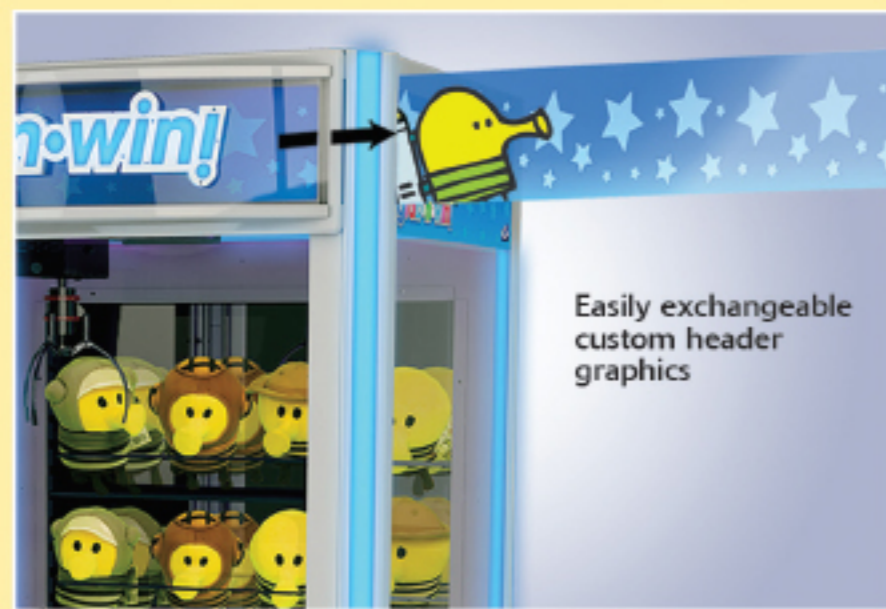

grab-n-win!™

The most advanced crane in the world!

American made 16 gauge powder coated steel.

LED lit marquee, accent edges, control panel and prize door.

Program your own audio and game settings and then install them in your other cranes with an SD card.

H-79 in (2006 mm)

110v@6amps | 230v@3amps

Easily exchangeable custom header graphics

Change your plush consistently to maximize revenues!

Choose from two-player stations or single-player "Winner Every Time" option