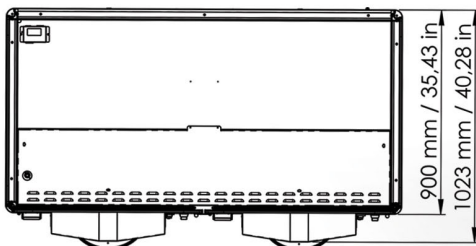

THE SMURFS

Join Papa Smurf and the Gang in Smurf ultimate fortune quest!

ELAUT NV
T +32 3 780 94 80
sales@elaut.be
www.elaut.com

ELAUT USA
T +1 732 494 4900
info@elautusa.com

ELAUT GERMANY
T +49 6251 855 449
info@elaut.de

ELAUT SPAIN
info@elaut.es
comercial@elaut.es

Elaut-Group.Com

Printed Nov / 2023