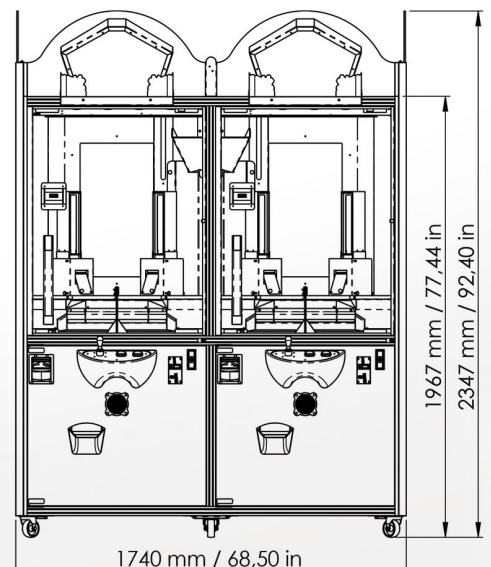

THE SMURFS

Join Papa Smurf and the Gang in Smurf ultimate fortune quest!

ELAUT NV
T +32 3 780 94 80
sales@elaut.be
www.elaut.com

ELAUT USA
T +1 732 494 4900
info@elautusa.com

ELAUT GERMANY
T +49 6251 855 449
info@elaut.de

ELAUT SPAIN
info@elaut.es
comercial@elaut.es

Elaut-Group.Com

Printed Nov / 2023