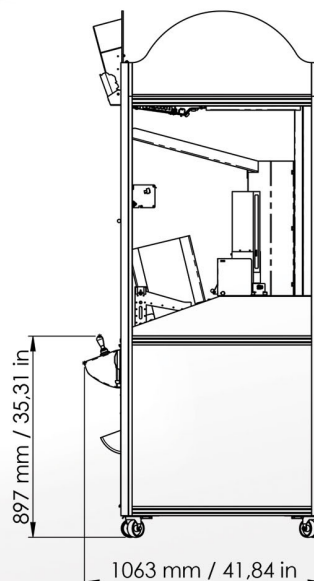

THE SMURFS

Join Papa Smurf and the Gang in Smurf ultimate fortune quest!

ELAUT NV
T +32 3 780 94 80
sales@elaut.be
www.elaut.com

ELAUT USA
T +1 732 494 4900
info@elautusa.com

ELAUT GERMANY
T +49 6251 855 449
info@elaut.de

ELAUT SPAIN
info@elaut.es
comercial@elaut.es

Elaut-Group.Com

Printed Nov / 2023