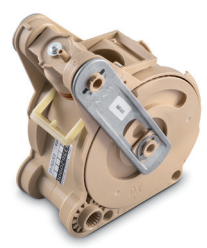

## User Interface

- Selection area with wide 13.3" full HD touch screen.
- Visual drinks menu with large customisable product icons, elegant and user-friendly.
- Possibility to display product information and spots during selection and preparation phases.
- Nutritional facts for each selection.
- Master/slave connection with other Necta's S&F models.

## Technology

- Available in single or double espresso version with Z4000 espresso brewer.
- Up to 4 customisable product categories for a wider offer (ex. 2 categories for hot drinks, 2 categories for promotions and snacks -available when Opera Touch is banked with a S&F model).
- Self adjusting blades.
- 24 volts variable speed mixer.