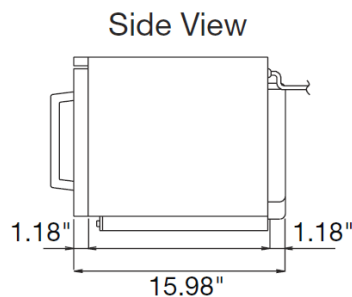

ADDITIONAL SPECIFICATIONS

AC Power Required	120V, 60Hz, 1.6kW, 14A
NEMA Receptacle	5-15R 
UPC	074000620483

DIMENSIONS & WEIGHT (in. / lbs.)

Cavity Dimensions (w x h x d)	13-7/8" x 8-1/8" x 14-5/8"
Product Dimensions (w x h x d)	20-1/2" x 12-1/8" x 16"
Product Weight / Shipping Weight	37 lbs / 44 lbs