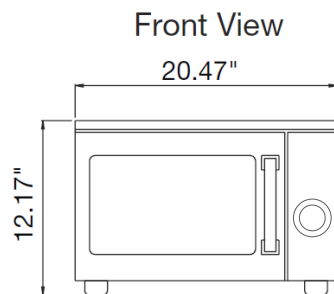

ADDITIONAL SPECIFICATIONS

AC Power Required	120V, 60Hz, 1.6kW, 14A
NEMA Receptacle	5-15R 
UPC	074000620483

DIMENSIONS & WEIGHT (in. / lbs.)

Cavity Dimensions (w x h x d)	13-7/8" x 8-1/8" x 14-5/8"
Product Dimensions (w x h x d)	20-1/2" x 12-1/8" x 16"
Product Weight / Shipping Weight	37 lbs / 44 lbs