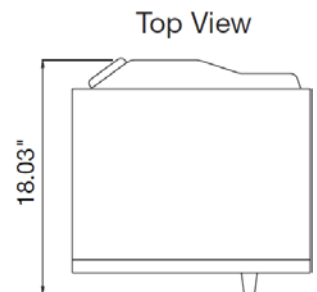

FEATURES

Finish	Stainless Steel
Grade	Medium Duty
Oven Control	Light Up Dial with Auto Cancel
Capacity (cu. ft.)	1.0
Output Power (Watts)	1000
Power Levels	100%
Timer	6 Minute Timer
Display	Lighted Dial
Interior Light	Yes
Door Handle	Trigger Switch
Door, Cabinet, Interior	Stainless Steel
Door Window	See-Through

ADDITIONAL SPECIFICATIONS

AC Power Required	120V, 60Hz, 1.6kW, 14A
NEMA Receptacle	5-15R 
UPC	074000620483

DIMENSIONS & WEIGHT (in. / lbs.)

Cavity Dimensions (w x h x d)	13-7/8" x 8-1/8" x 14-5/8"
Product Dimensions (w x h x d)	20-1/2" x 12-1/8" x 16"
Product Weight / Shipping Weight	37 lbs / 44 lbs