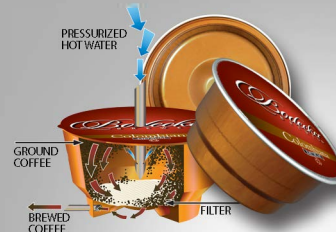

Better coffee by™
Process

AVS Companies
avscompanies.com

(847) 439-9400
info@avscompanies.com