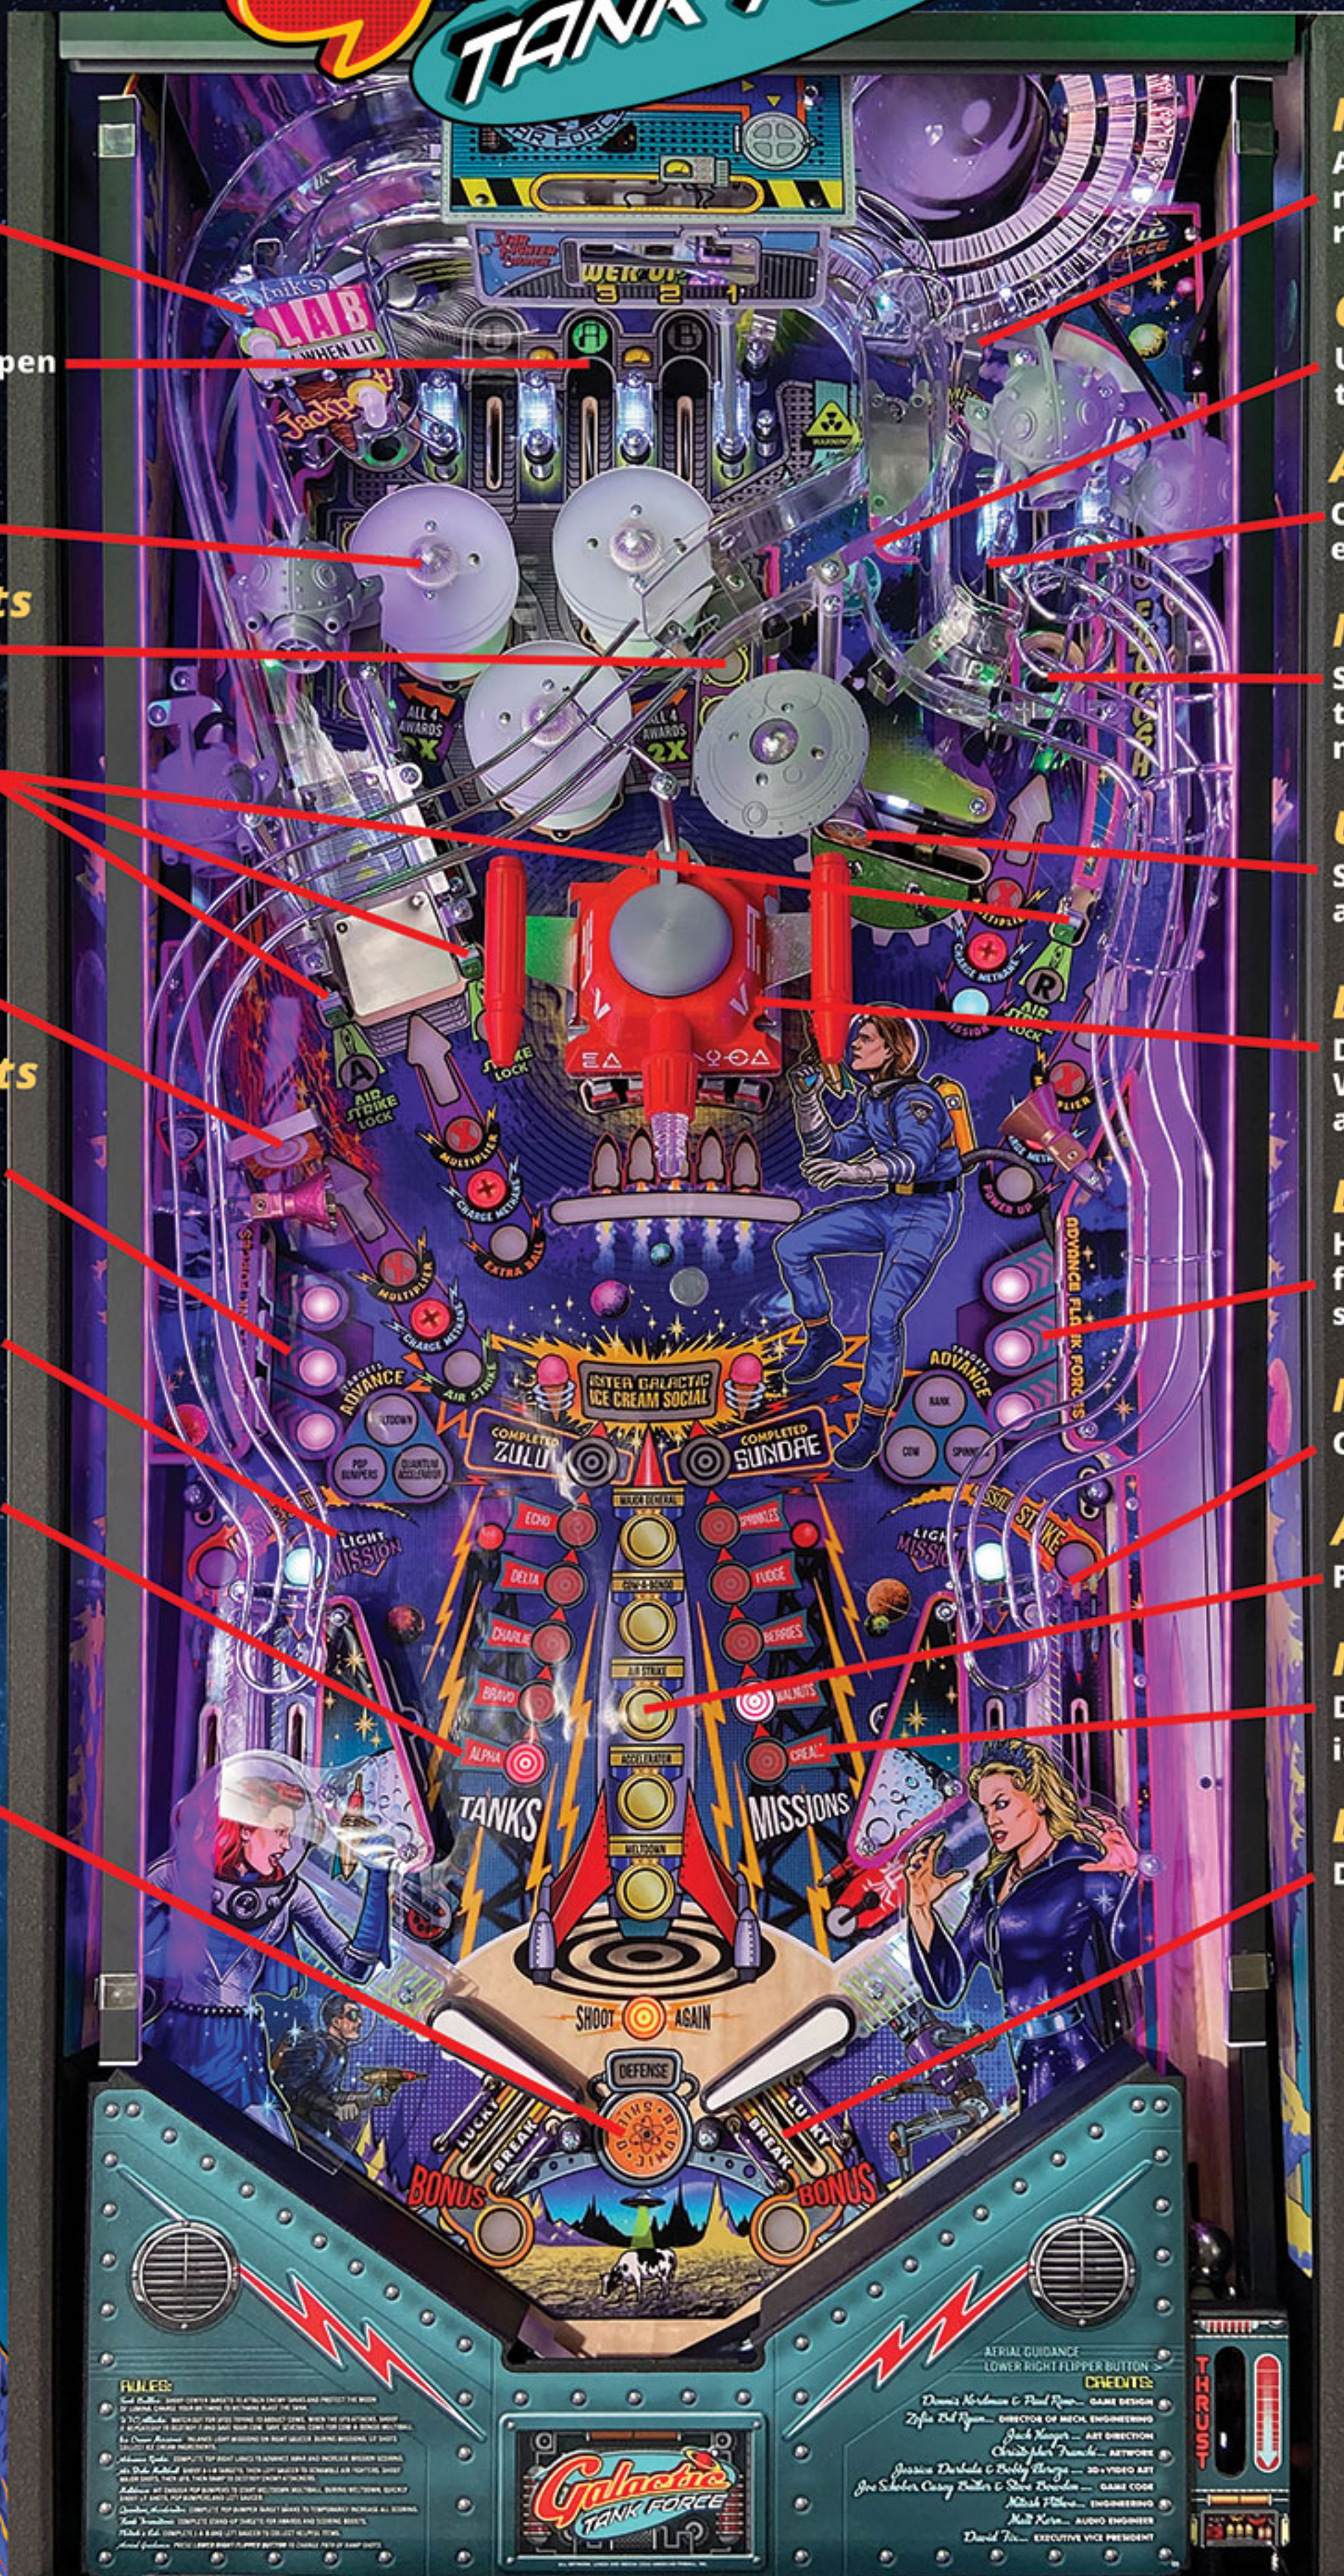

PROUDLY

MADE IN USA

Manufactured by American Pinball, Inc. USA © 2023

Visit www.americanpinball.com to find your Local Distributor.