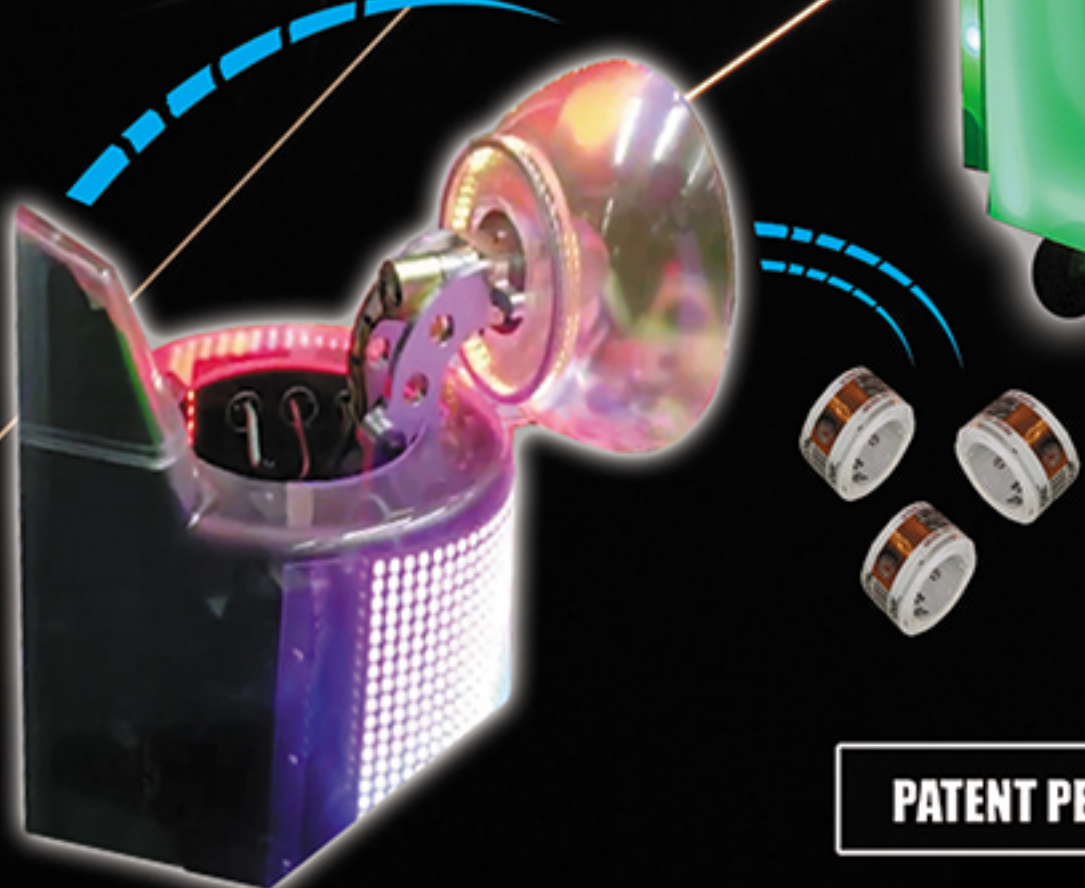

SMART INDUSTRIES

THE ORIGINAL

TICKET TIME[®] RELOAD EXTREME[®] RX

Everything you love about Ticket Time[®] plus exciting new features.

Optional video monitor adds to the excitement with **animated screens** and **sound effects!**

Programmable LED grid on the ReLoad bowl/stand displays different messages!

Unique spinning bowl scans ticket rolls quickly, puts the values on a player's card and dumps the rolls back into the game with the **Auto ReLoad system.**

No more manual re-loading ticket rolls! Operators save time and players keep playing.

NEW
AUTOMATIC RELOAD
SYSTEM

NEW
ENHANCED VIDEO
INTERFACE

PATENT PENDING

**The game with the Best
ROI ever, just got better.**