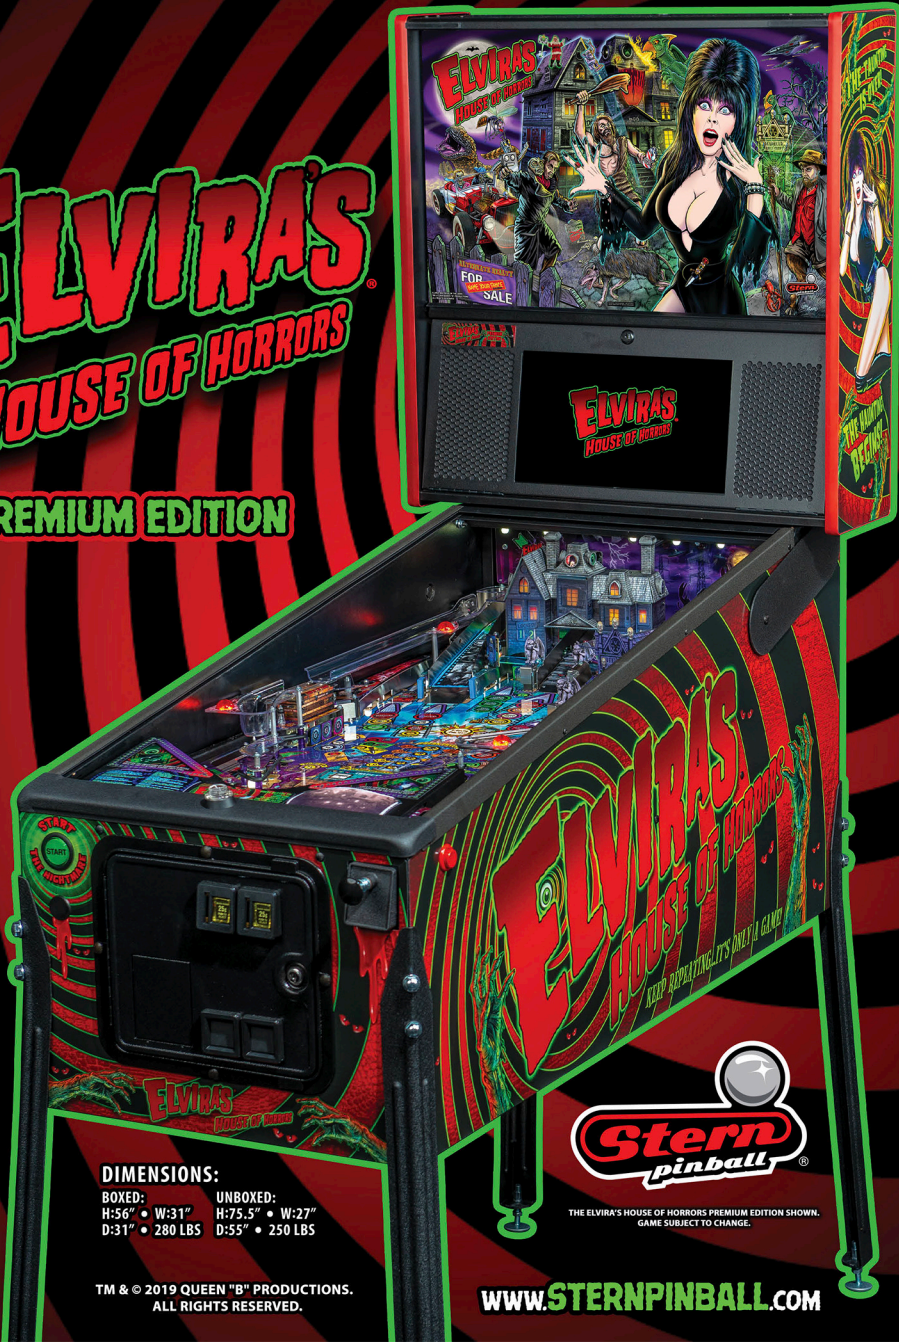

ELVIRAS® HOUSE OF HORRORS

PREMIUM EDITION

DIMENSIONS:

BOXED:	UNBOXED:
H:56" • W:31"	H:75.5" • W:27"
D:31" • 280 LBS	D:55" • 250 LBS