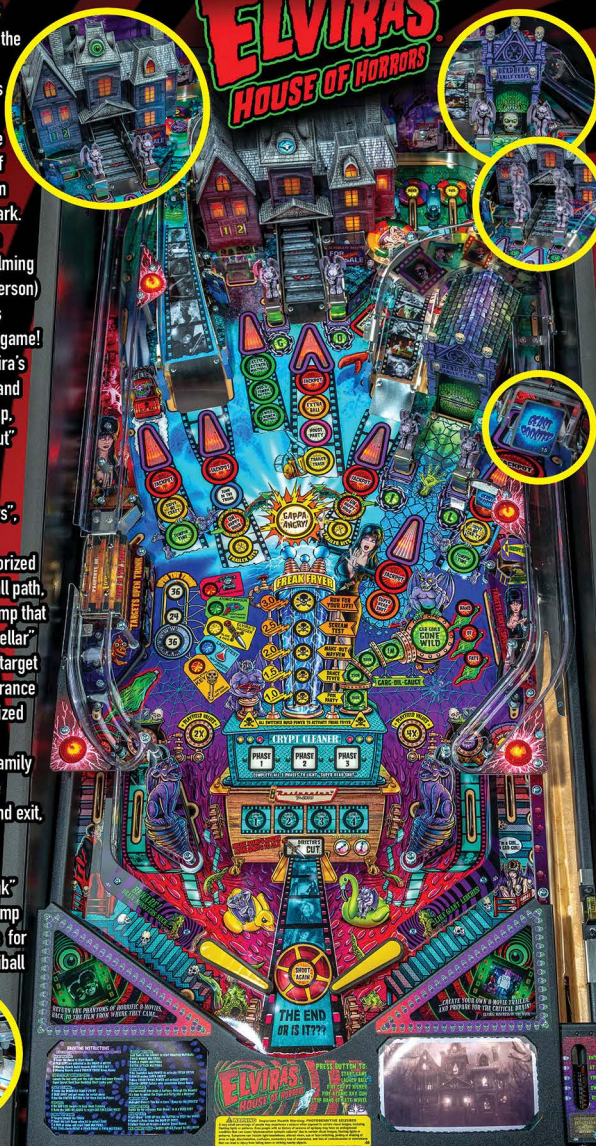

MAIN ATTRACTIONS

- The taunting is over and the haunting begins. Elvira's House of Horrors immerses players in this fun, campy B-movie universe filled with all of the humor expected from Elvira, Mistress of the Dark.
- Custom speech and, in a pinball first, exclusive filming of Elvira (Cassandra Peterson) for custom video scenes featured throughout the game!
- Soundtrack includes Elvira's signature theme music and licensed music for "Jump, Jive, an' Wail" and "Shout"

GAME FEATURES

- Elvira's "House of Horrors", an interactive haunted mansion features a motorized diverter that changes ball path, a front door entrance ramp that can pivot up to reveal "cellar" shot, a gravestone drop target guarding the garage entrance for ball locks and motorized spinning attic turret
- Interactive "Deadhead Family Crypt" features a unique entrance, an underground exit, and a Custom Sculpted Deadhead Bash Toy
- Elvira's "Junk in the Trunk" toy located on the left ramp pops open, locking balls for game features and multiball action

ELVIRA'S HOUSE OF HORRORS

GAME FEATURES CONT.

- 4 interactive mechanical kinetic Jumpin' Gar-Goil stand-up targets activate Gar-Goil game features
- Beast Booster opto spinner
- Custom speech and call-outs by the man of many voices, Tim Kitzrow
- "Make your own dang B-Movie trailer" feature, unique to every game play experience
- 3 pop bumpers

PREMIUM ONLY

- Exclusive Hypnotic themed cabinet decal and Elvira themed translite backglass with stunning and distinctive hand-drawn artwork by Greg Freres

HARDWARE AND TRIM

- Snap-Latch front molding
- Powder coated steel bottom arch
- EZ Slide cabinet brackets for smooth and easy playfield access

GENERAL FEATURES

- Stereo sound system with 3-channel amplifier
- Separate treble & bass adjustment
- CPU mounted line-out audio connector for external amplification
- Fade adjustment to control front and bottom speaker outputs

AVS Companies

(847) 439-9400

avscompanies.com

sales@avscompanies.com

WWW.STERNPINBALL.COM