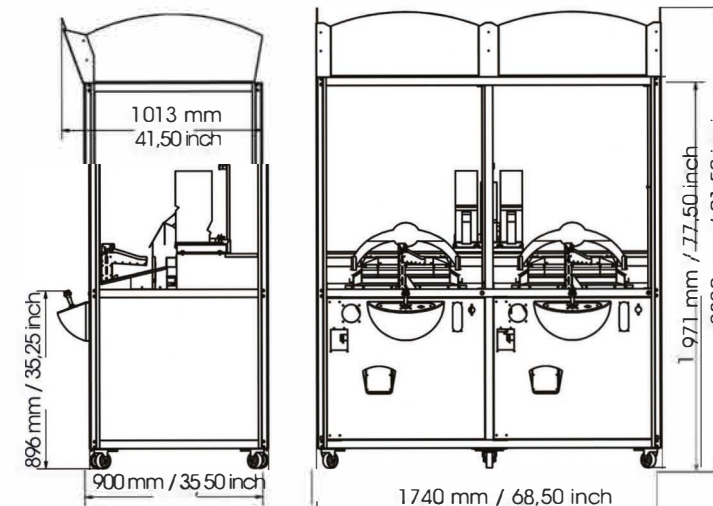

The WIZARD of OZ™

ALL RIGHTS RESERVED
PATENT
WWW.ELAUT.COM/IP

2 player

2 player: 230 V / 110 V 50Hz, 324Watt

Weight = 370 kg / 816 LBS

3 player

3 player: 230 V / 110 V 50Hz, 580Watt

Weight = 472 kg / 1040,50 IBS

6 player

6 player: 230 V / 110 V 50Hz, 1015Watt

Weight = 650 kg / 1433 LBS

BONUS DISPLAY

BILL ACC. , COIN MECH.
OR CARD SYSTEM

COLLECTIBLE CARDS

AVS Companies
avscompanies.com

(847) 439-9400
info@avscompanies.com