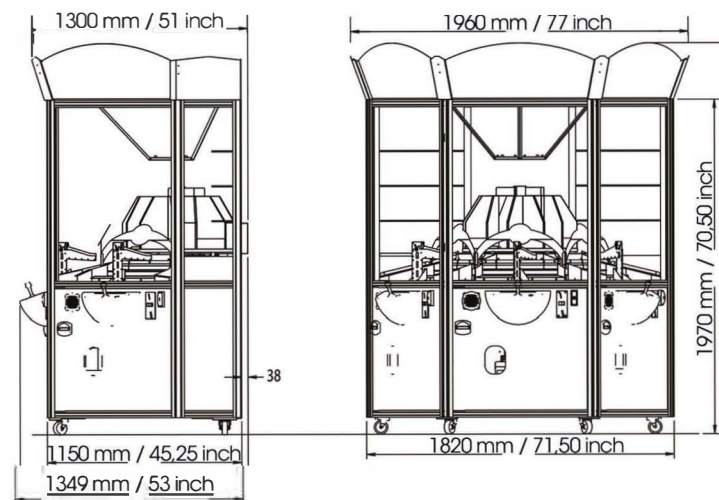

The WIZARD of OZ™

ALL RIGHTS RESERVED
PATENT
WWW.ELAUT.COM/IP

2 player

2 player: 230 V / 110 V 50Hz, 324Watt

Weight = 370 kg / 816 LBS

3 player

3 player: 230 V / 110 V 50Hz, 580Watt

Weight = 472 kg / 1040,50 IBS

6 player

6 player: 230 V / 110 V 50Hz, 1015Watt

Weight = 650 kg / 1433 LBS

BONUS DISPLAY

BILL ACC. , COIN MECH.
OR CARD SYSTEM

COLLECTIBLE CARDS

AVS Companies
avscompanies.com

(847) 439-9400
info@avscompanies.com