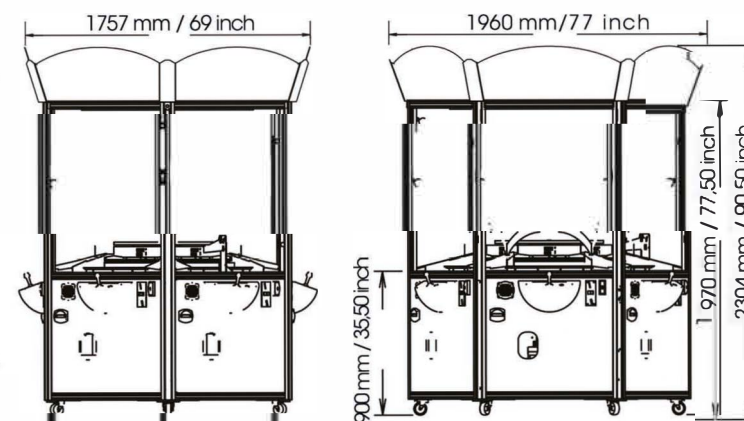

The WIZARD of OZ™

ALL RIGHTS RESERVED
PATENT
WWW.ELAUT.COM/IP

2 player

2 player: 230 V / 110 V 50Hz, 324Watt

Weight = 370 kg / 816 LBS

3 player

3 player: 230 V / 110 V 50Hz, 580Watt

Weight = 472 kg / 1040,50 IBS

6 player

6 player: 230 V / 110 V 50Hz, 1015Watt

Weight = 650 kg / 1433 LBS

BONUS DISPLAY

BILL ACC. , COIN MECH.
OR CARD SYSTEM

COLLECTIBLE CARDS

AVS Companies
avscompanies.com

(847) 439-9400
info@avscompanies.com