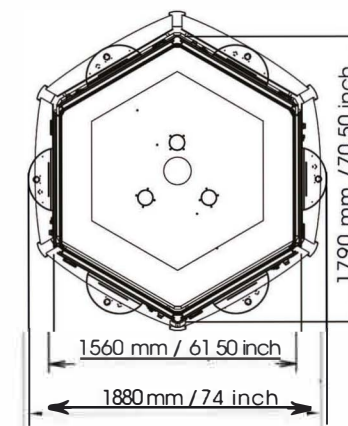

The WIZARD of OZ™

ALL RIGHTS RESERVED
PATENT
WWW.ELAUT.COM/IP

2 player

2 player: 230 V / 110 V 50Hz, 324Watt

Weight = 370 kg / 816 LBS

3 player

3 player: 230 V / 110 V 50Hz, 580Watt

Weight = 472 kg / 1040,50 IBS

6 player

6 player: 230 V / 110 V 50Hz, 1015Watt

Weight = 650 kg / 1433 LBS

BONUS DISPLAY

BILL ACC. , COIN MECH.
OR CARD SYSTEM

COLLECTIBLE CARDS

AVS Companies
avscompanies.com

(847) 439-9400
info@avscompanies.com