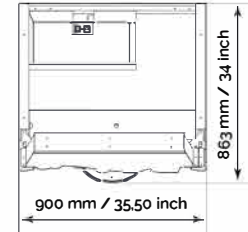

## 1 Player

Voltage: 230V/115V (50/60 Hz)  
 Power consumption: 126 W (typ) / 198 W (max)  
 Weight: 195 kg / 430 lb