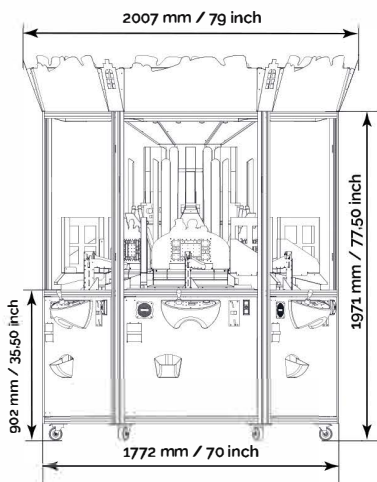

6 Player

Voltage: 230V/115V (50/60 Hz)
Power consumption: 648 W (typ) / 1024 W (max)
Weight: 650 kg / 1433 lb