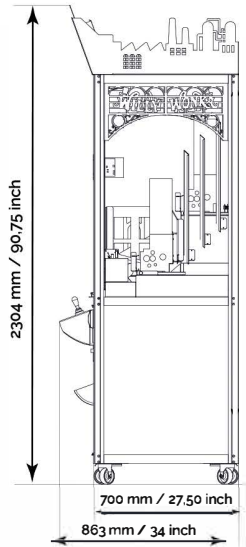

## 1 Player

Voltage: 230V/115V (50/60 Hz)  
 Power consumption: 126 W (typ) / 198 W (max)  
 Weight: 195 kg / 430 lb