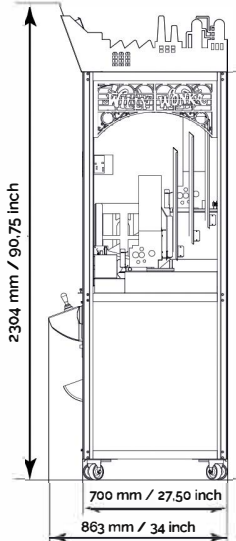

2 Player

Voltage: 230V/115V (50/60 Hz)
Power consumption: 216 W (typ) / 350 W (max)
Weight: 345 kg / 760 lb