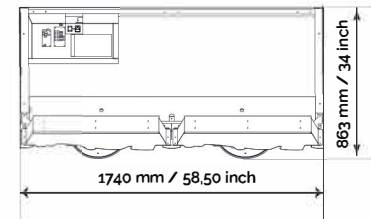

2 Player

Voltage: 230V/115V (50/60 Hz)
Power consumption: 216 W (typ) / 350 W (max)
Weight: 345 kg / 760 lb