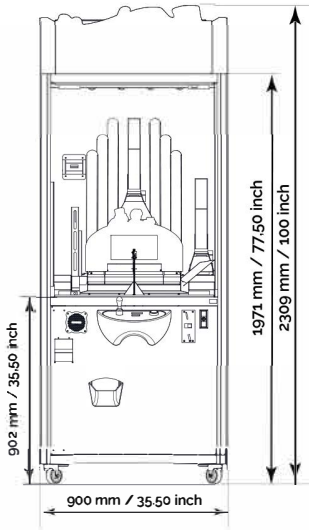

## 1 Player

Voltage: 230V/115V (50/60 Hz)  
 Power consumption: 126 W (typ) / 198 W (max)  
 Weight: 195 kg / 430 lb