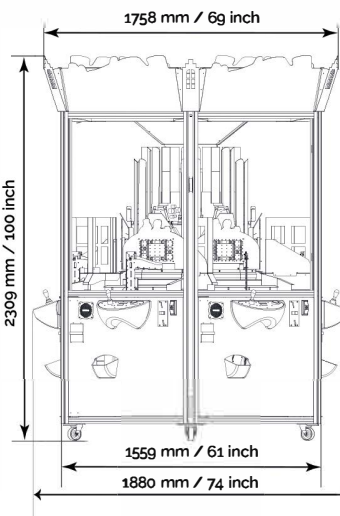

6 Player

Voltage: 230V/115V (50/60 Hz)
Power consumption: 648 W (typ) / 1024 W (max)
Weight: 650 kg / 1433 lb