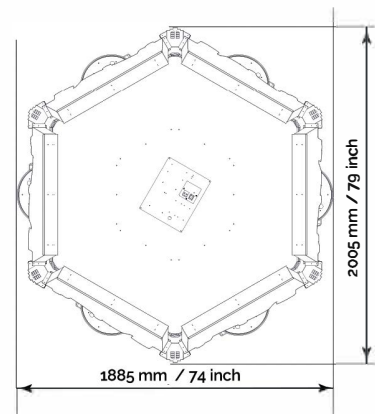

6 Player

Voltage: 230V/115V (50/60 Hz)
Power consumption: 648 W (typ) / 1024 W (max)
Weight: 650 kg / 1433 lb