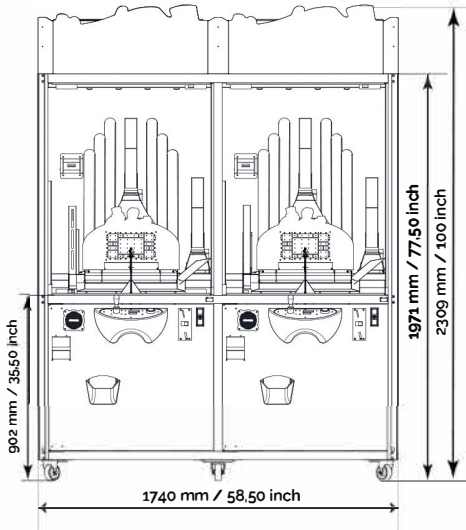

2 Player

Voltage: 230V/115V (50/60 Hz)
Power consumption: 216 W (typ) / 350 W (max)
Weight: 345 kg / 760 lb