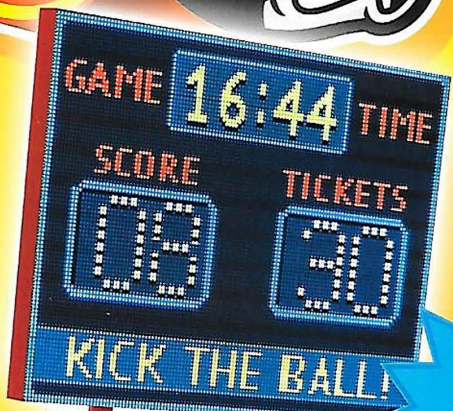

# SOCCER

**LARGE  
48" RGB  
Dot-Matrix  
Display!**

**KICK THE BALL  
AND SCORE AS  
MANY GOALS AS  
POSSIBLE BEFORE  
TIME RUNS OUT.**

**DON'T LET KEVIN  
BLOCK YOUR  
SHOT!**

**Hit the  
Swinging  
Target for  
Bonus!**

**ASSEMBLED FOR PLAY:**  
Width: 44" (113 cm)  
Depth: 92" (232 cm)  
Height: 104" (265 cm)  
Weight: 680 lbs (309 kg)

**CA COASTAL  
AMUSEMENTS INC.**

AVS Companies  
avscompanies.com

(847) 439-9400  
info@avscompanies.com