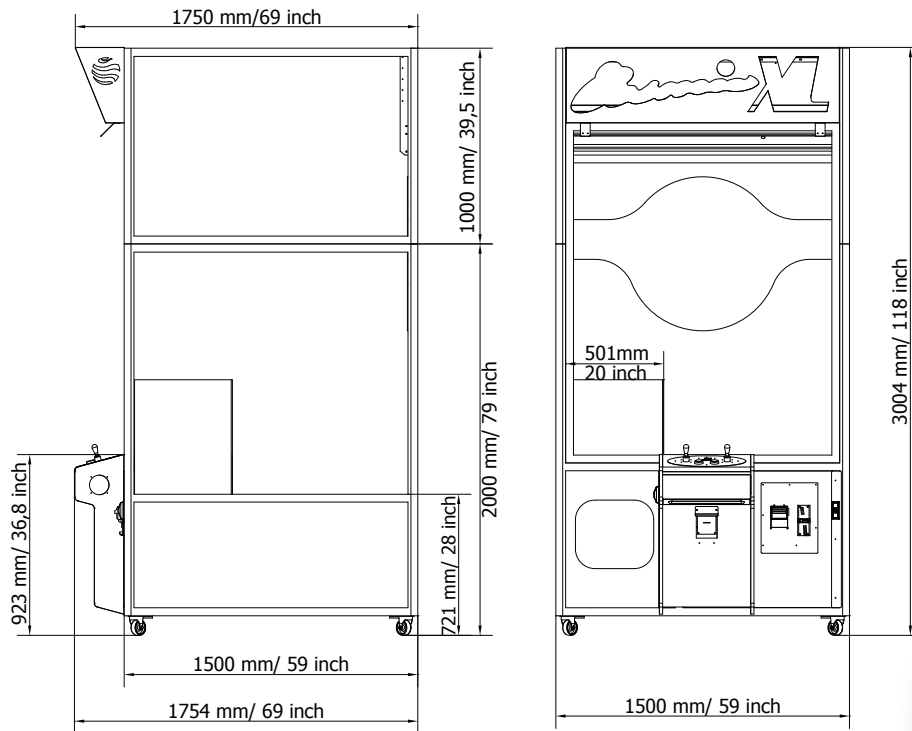

Weight: 470 kg / 1036 lb

AVS Companies

(847) 439-9400

avskompanies.com

sales@avskompanies.com