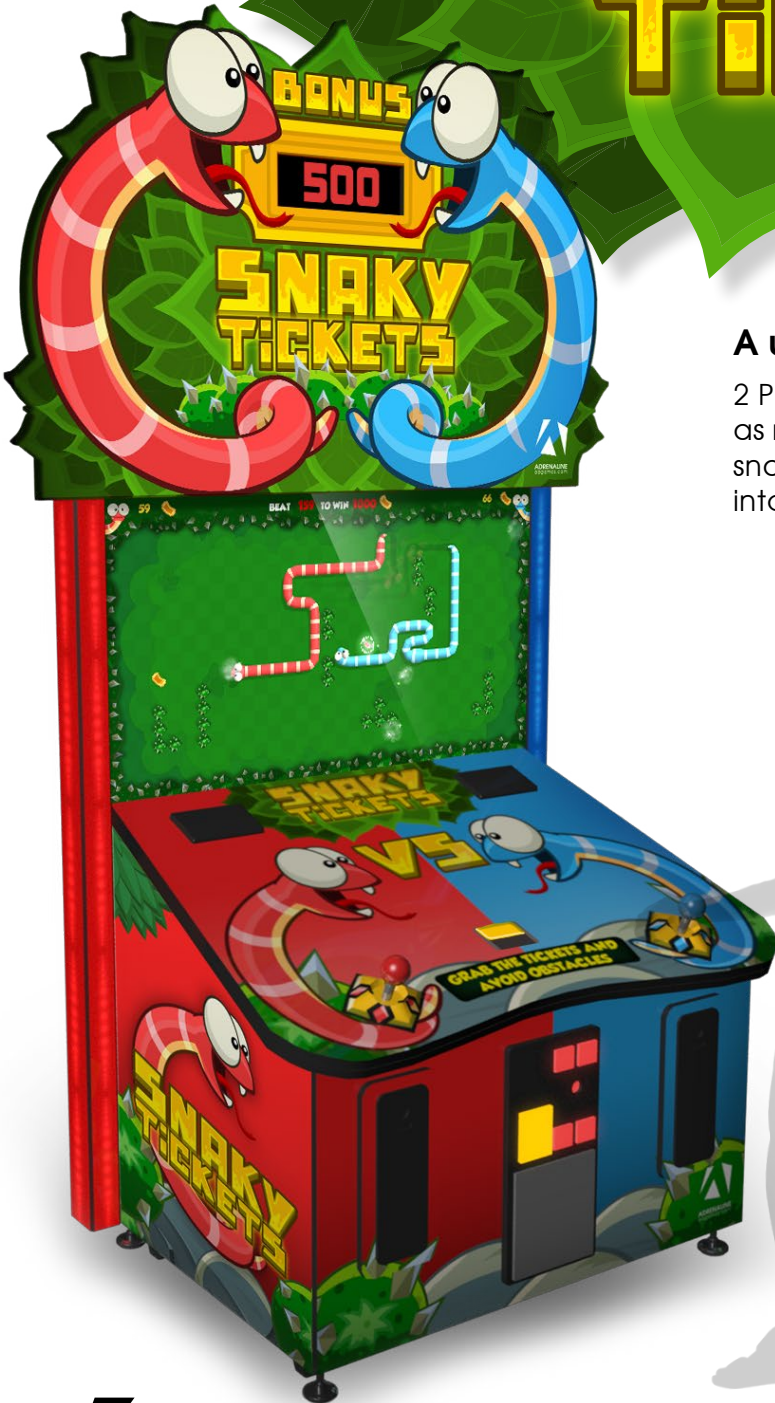

SLAKY TICKETS

#SKU: ST-55-1001

A unique twist on the classic game.

2 Players face off on a 55 inch monitor to collect as many tickets as they can. Hurry up, as the snakes get longer the more you go on. Running into the walls, or your yourself will end your turn.

-  Easy game play
-  Challenge your friends; 2 player game play
-  100% Skill Game
-  Adjustable Bonus from 100 to 1000 tickets

UNIT'S SPECS

PRODUCT DIMS	SHIPPING DIMS	WEIGHT	VOLTAGE
55"L X 40"W X 108"H	45"L X 57"W X 78"H	600 LBS	110V-3AMPS 220V-1,5AMPS