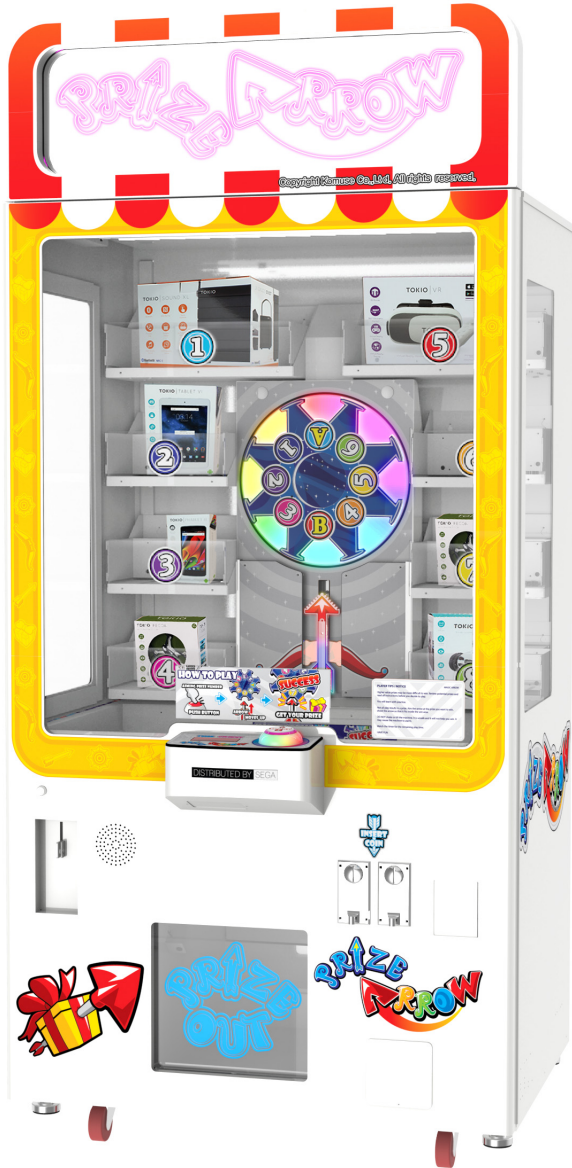

contact us today: +1 847-364-9787
 email us today: sales@segaarcade.com

PRIZE ARROW

MANUFACTURED BY: **KOMUSE**
 SINGLE PLAYER

TAKE AIM

Prize Arrow will test player's accuracy in this brand new arcade prize merchandiser! Players will get the game straight away, all they have to do is aim the arrow and shoot for the prize they wish to win! It couldn't be simpler! Prize Arrow is not only perfect for any existing arcade location, but also bars, shopping malls and service stations.

Prize Arrow

Features

- ✓ "One more go" gameplay
- ✓ Simple to play
- ✓ 100% skill game
- ✓ Quick, easy refilling
- ✓ Brightly lit cabinet
- ✓ 8 prize shelves
- ✓ Prize every time kit option

Genres

Prize Vending

Assembled

ASSEMBLED

	Depth	Width	Height	Weight
Metric	95cm	104cm	227cm	290kg
Imperial	37"	41"	89"	640lbs