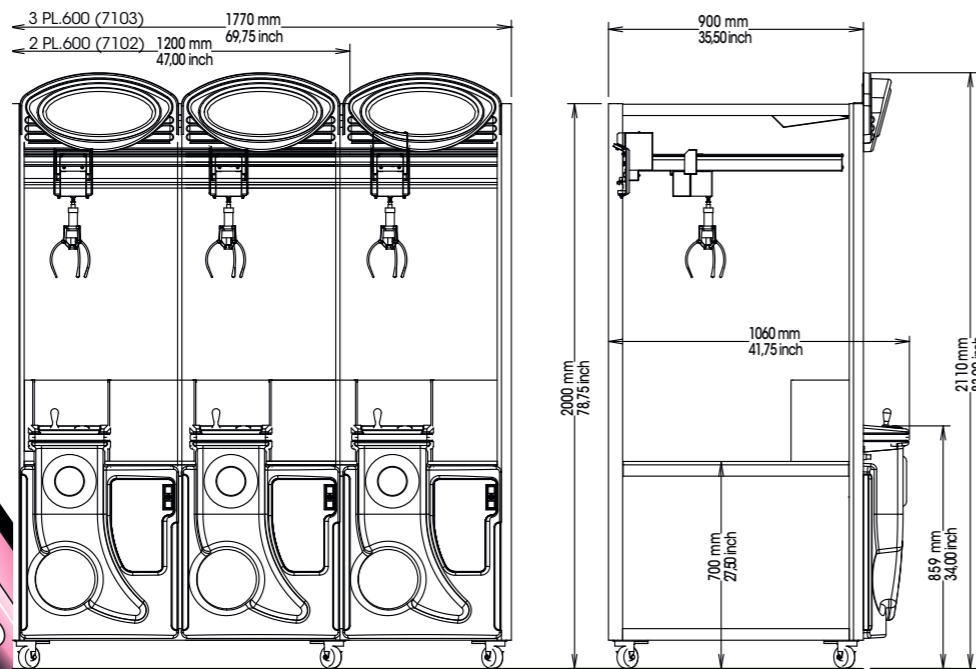

600 series

2 PL. 600 (7102) : WEIGHT = 270 KG / 595 LBS – POWER = 446 WATT
 3 PL. 600 (7103) : WEIGHT = 380 KG / 838 LBS – POWER = 602 WATT

900 series

1 PL. 900 (7301) : WEIGHT = 210 KG / 463 LBS – POWER = 251 WATT
 2 PL. 900 (7302) : WEIGHT = 345 KG / 760 LBS – POWER = 502 WATT

cosmic

COSMIC (7801) : WEIGHT = 260 KG / 573 LBS – POWER = 311 WATT

ELAUT reserves the right to alter specifications without prior notice. Certain features of the depicted products are protected by patent and/or design rights in several countries. The named trademarks are owned by ELAUT NV, and registered in one or more countries. The IP rights concerned can be consulted on www.elaut.com/ip