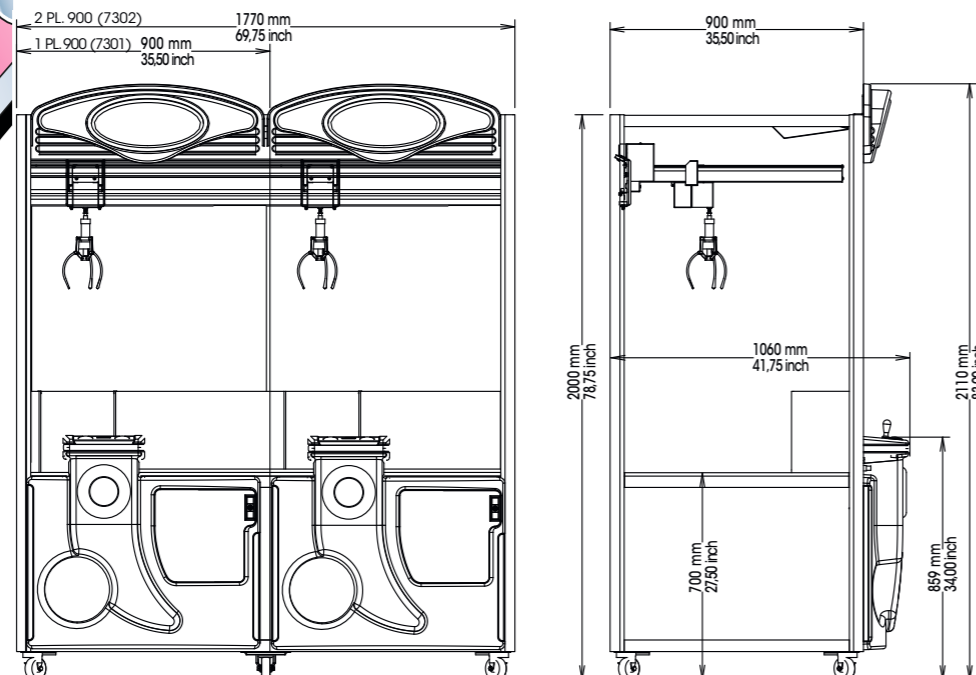

600 series

2 PL. 600 (7102) : WEIGHT = 270 KG / 595 LBS – POWER = 446 WATT
 3 PL. 600 (7103) : WEIGHT = 380 KG / 838 LBS – POWER = 602 WATT

900 series

1 PL. 900 (7301) : WEIGHT = 210 KG / 463 LBS – POWER = 251 WATT
 2 PL. 900 (7302) : WEIGHT = 345 KG / 760 LBS – POWER = 502 WATT

cosmic

COSMIC (7801) : WEIGHT = 260 KG / 573 LBS – POWER = 311 WATT

ELAUT reserves the right to alter specifications without prior notice. Certain features of the depicted products are protected by patent and/or design rights in several countries. The named trademarks are owned by ELAUT NV, and registered in one or more countries. The IP rights concerned can be consulted on www.elaut.com/ip