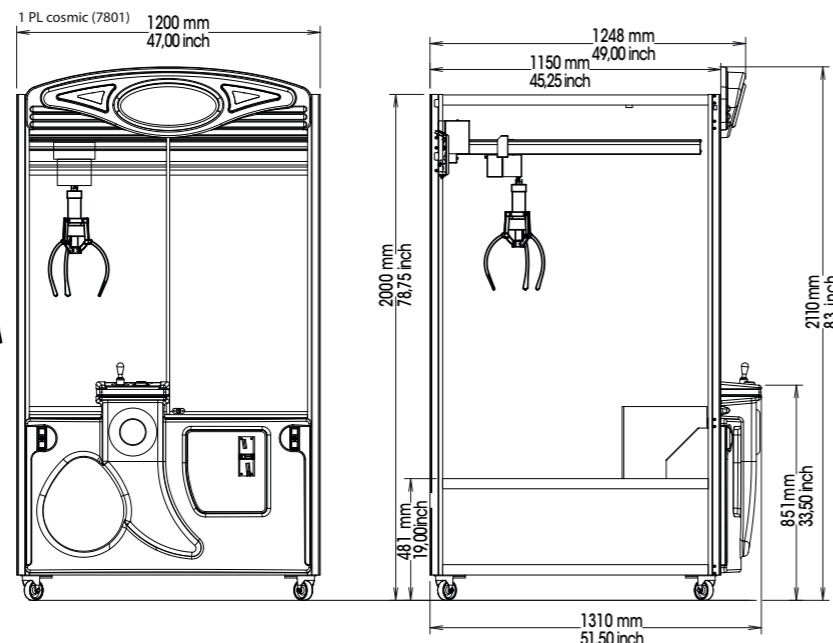

600 series

2 PL. 600 (7102) : WEIGHT = 270 KG / 595 LBS – POWER = 446 WATT
 3 PL. 600 (7103) : WEIGHT = 380 KG / 838 LBS – POWER = 602 WATT

900 series

1 PL. 900 (7301) : WEIGHT = 210 KG / 463 LBS – POWER = 251 WATT
 2 PL. 900 (7302) : WEIGHT = 345 KG / 760 LBS – POWER = 502 WATT

cosmic

COSMIC (7801) : WEIGHT = 260 KG / 573 LBS – POWER = 311 WATT

ELAUT reserves the right to alter specifications without prior notice. Certain features of the depicted products are protected by patent and/or design rights in several countries. The named trademarks are owned by ELAUT NV, and registered in one or more countries. The IP rights concerned can be consulted on www.elaut.com/ip