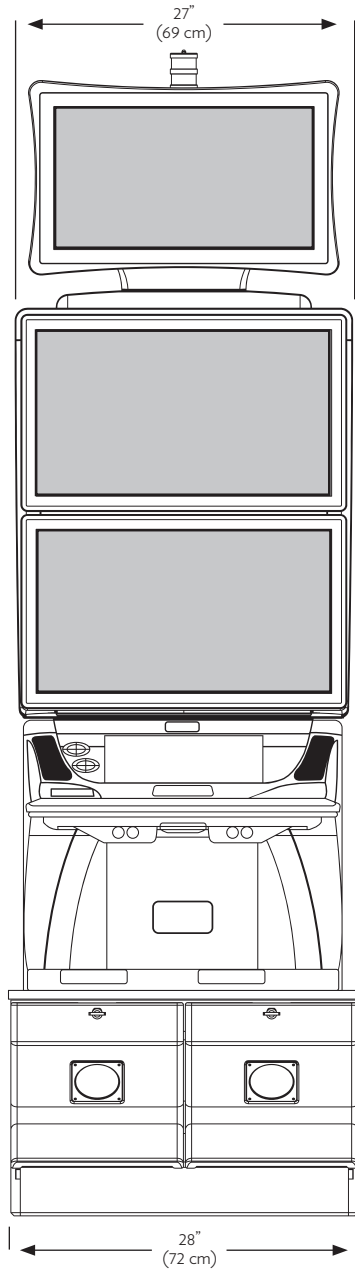

ILLINOIS

IGT CrystalDual® 27 Gaming Machine

A dynamic dual.

The CrystalDual® 27 gaming machine is the next evolution of the Crystal Series, combining industry-leading hardware, IGT's best-in-class operating system, and unmatched reliability and serviceability. A new modern appearance with updated cabinet finishes, and a redesigned player zone featuring large 27" high-definition screens create for an unsurpassed gaming experience. The CrystalDual® 27 gaming machine will keep players engaged and coming back for more.

Benefits and Features

- Dual floating 27" high-definition displays create an immersive player experience
- Updated intelligent cabinet lighting enhances the game experience and sets the mood
- 4.0 Electronics deliver unparalleled performance and reliability
- Features a highly-reliable, player-approved, Dynamic Player Panel
- A 24" video topper with 360° viewable, game-synchronized lighting creates increased floor presence and recognition
- Proven player ergonomics
- Built-in charging port allows players to charge their phone or other electronic devices at the machine
- Intelligent cabinet design improves access to commonly serviced components, and the pressurized cabinet helps keep the interior clean or less frequent maintenance and improved life of electronics
- Easy to install and move, featuring the EZ-Mount system, integrated grip and easy access locks and latches
- Modern Shadow Sand finish with black powder coated cabinet and textured black trim

Visit igt.com to learn more

*Slot stand not included

IGT CrystalDual® 27 Gaming Machine

Weight - 284 lbs. (129 kg)

Projected footprint - 3.74 ft² (0.35 m²)

Power Consumption

120V	2.4A (288 Watts)
240V	1.2A (288 Watts)