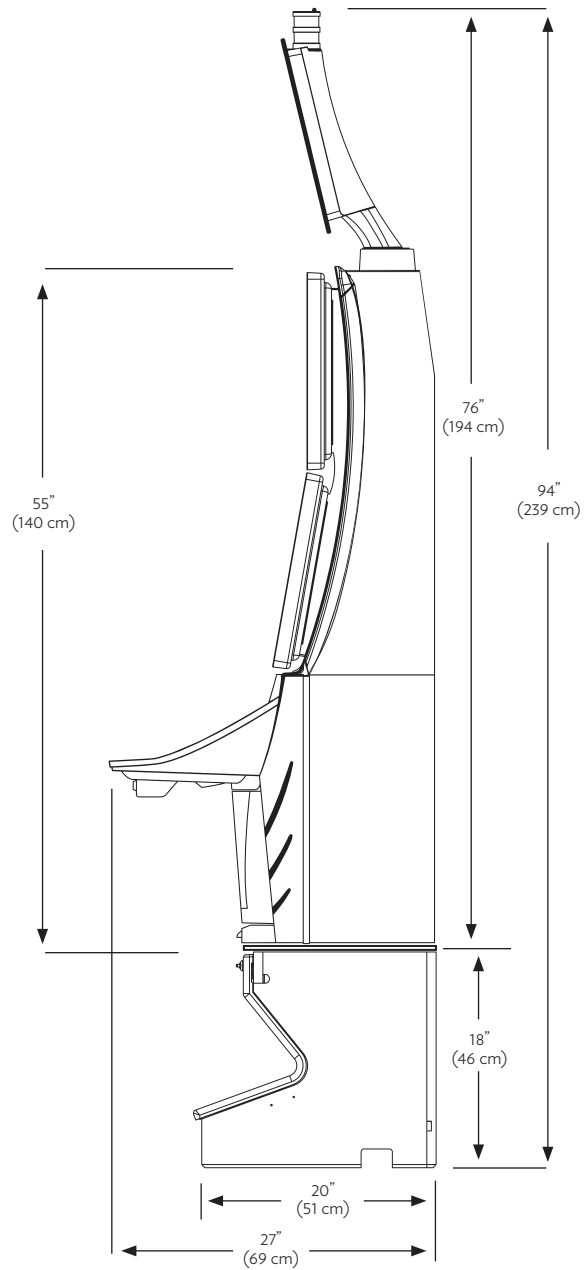

ILLINOIS

IGT CrystalDual® 27 Gaming Machine

A dynamic dual.

The CrystalDual® 27 gaming machine is the next evolution of the Crystal Series, combining industry-leading hardware, IGT's best-in-class operating system, and unmatched reliability and serviceability. A new modern appearance with updated cabinet finishes, and a redesigned player zone featuring large 27" high-definition screens create for an unsurpassed gaming experience. The CrystalDual® 27 gaming machine will keep players engaged and coming back for more.

Benefits and Features

- Dual floating 27" high-definition displays create an immersive player experience
- Updated intelligent cabinet lighting enhances the game experience and sets the mood
- 4.0 Electronics deliver unparalleled performance and reliability
- Features a highly-reliable, player-approved, Dynamic Player Panel
- A 24" video topper with 360° viewable, game-synchronized lighting creates increased floor presence and recognition
- Proven player ergonomics
- Built-in charging port allows players to charge their phone or other electronic devices at the machine
- Intelligent cabinet design improves access to commonly serviced components, and the pressurized cabinet helps keep the interior clean or less frequent maintenance and improved life of electronics
- Easy to install and move, featuring the EZ-Mount system, integrated grip and easy access locks and latches
- Modern Shadow Sand finish with black powder coated cabinet and textured black trim

Visit igt.com to learn more

*Slot stand not included

IGT CrystalDual® 27 Gaming Machine

Weight - 284 lbs. (129 kg)

Projected footprint - 3.74 ft² (0.35 m²)

Power Consumption

120V	2.4A (288 Watts)
240V	1.2A (288 Watts)