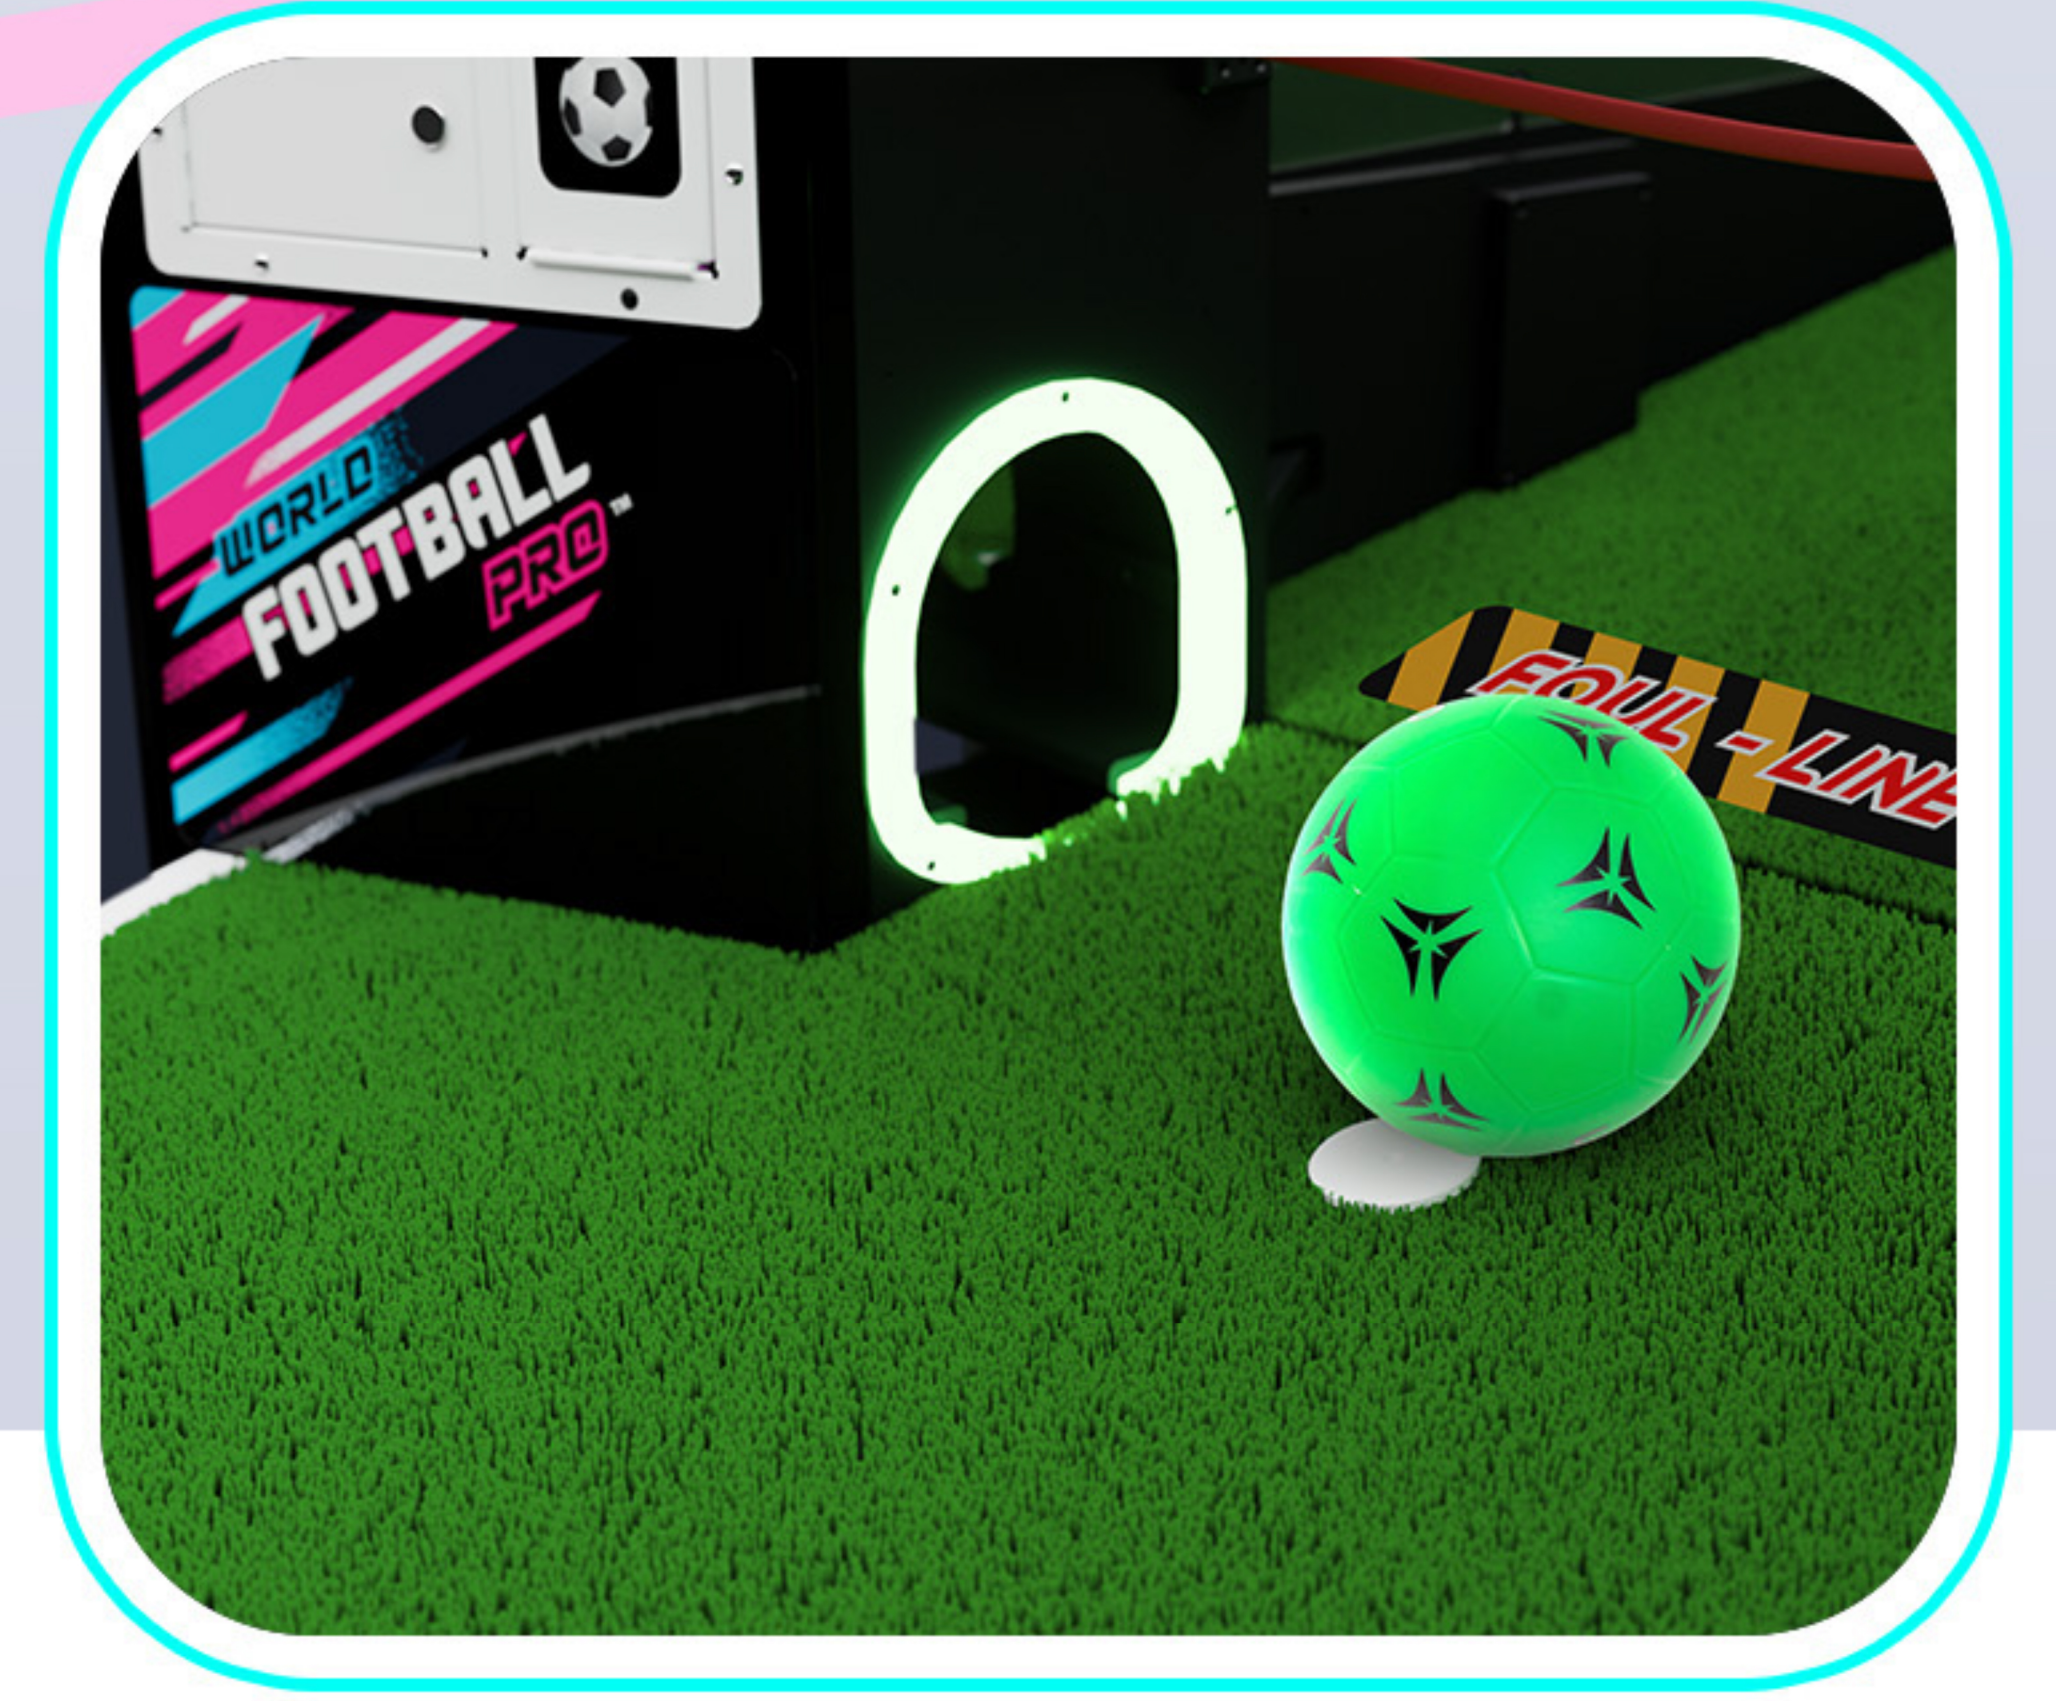

WORLD FOOTBALL PRO™

SHIPPING NOW!

BONUS PENALTY SHOT!

TOTAL PLAYER CONTROL!

AUTHENTIC SOUNDS & TURF!

THE MOST REAL FEEL SOCCER GAME ON THE MARKET!

Authentic turf kicking area that gives a stadium feel

Metal cages keep the ball in play and players safe

Country Flags add color and nostalgia to the game

Marquee is brightly lit and draws attention to the game in any size location

SPECS 114" L X 68" W X 104" H

www.avscpanies.com
(847) 439-9400 | sales@avscpanies.com