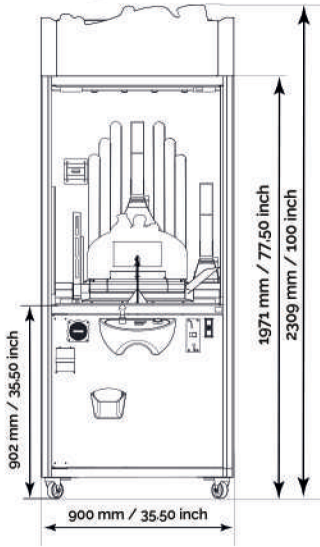

1 Player

Voltage: 230V/115V (50/60 Hz)
Power consumption: 126 W (typ) / 198 W (max)
Weight: 195 kg / 430 lb