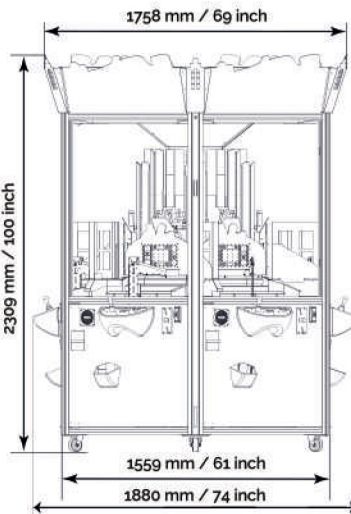

WILLY WONKA & THE CHOCOLATE FACTORY

1 Player

Voltage: 230V/115V (50/60 Hz)
 Power consumption: 126 W (typ) / 198 W (max)
 Weight: 195 kg / 430 lb

2 Player

Voltage: 230V/115V (50/60 Hz)
 Power consumption: 216 W (typ) / 350 W (max)
 Weight: 345 kg / 760 lb

6 Player

Voltage: 230V/115V (50/60 Hz)
 Power consumption: 648 W (typ) / 1024 W (max)
 Weight: 650 kg / 1433 lb

ELAUT reserves the right to alter specifications without prior notice. Certain features of the depicted products are protected by patent and/or design rights in several countries. The named trademarks are owned by ELAUT NV, and registered in one or more countries. The IP rights concerned can be consulted on www.elaut-group.com/ip