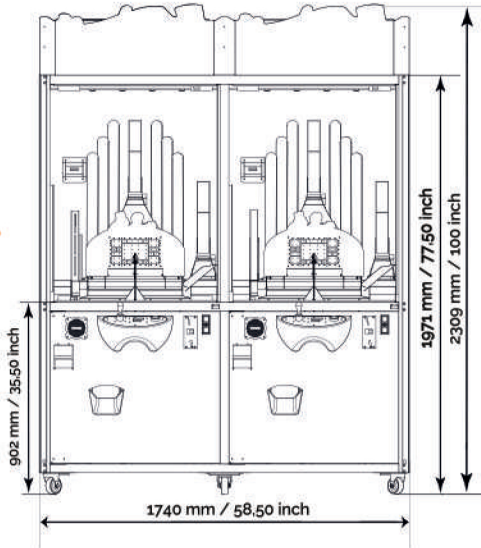

WILLY WONKA & THE CHOCOLATE FACTORY

1 Player

Voltage: 230V/115V (50/60 Hz)
 Power consumption: 126 W (typ) / 198 W (max)
 Weight: 195 kg / 430 lb

2 Player

Voltage: 230V/115V (50/60 Hz)
 Power consumption: 216 W (typ) / 350 W (max)
 Weight: 345 kg / 760 lb

6 Player

Voltage: 230V/115V (50/60 Hz)
 Power consumption: 648 W (typ) / 1024 W (max)
 Weight: 650 kg / 1433 lb

ELAUT reserves the right to alter specifications without prior notice. Certain features of the depicted products are protected by patent and/or design rights in several countries. The named trademarks are owned by ELAUT NV, and registered in one or more countries. The IP rights concerned can be consulted on www.elaut-group.com/ip