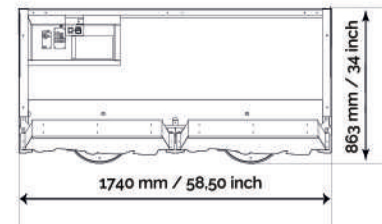

2 Player

Voltage: 230V/115V (50/60 Hz)
Power consumption: 216 W (typ) / 350 W (max)
Weight: 345 kg / 760 lb