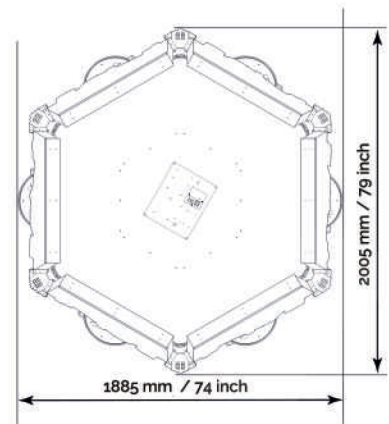

6 Player

Voltage: 230V/115V (50/60 Hz)
 Power consumption: 648 W (typ) / 1024 W (max)
 Weight: 650 kg / 1433 lb

ELAUT reserves the right to alter specifications without prior notice. Certain features of the depicted products are protected by patent and/or design rights in several countries. The named trademarks are owned by ELAUT NV, and registered in one or more countries. The IP rights concerned can be consulted on www.elaut-group.com/ip