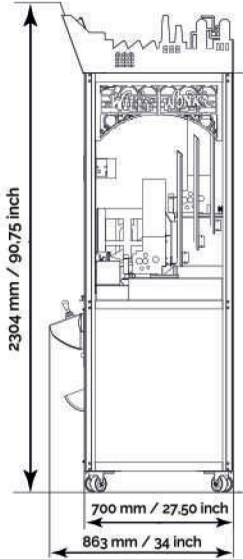

WILLY WONKA & THE CHOCOLATE FACTORY

1 Player

Voltage: 230V/115V (50/60 Hz)
 Power consumption: 126 W (typ) / 198 W (max)
 Weight: 195 kg / 430 lb

2 Player

Voltage: 230V/115V (50/60 Hz)
 Power consumption: 216 W (typ) / 350 W (max)
 Weight: 345 kg / 760 lb

6 Player

Voltage: 230V/115V (50/60 Hz)
 Power consumption: 648 W (typ) / 1024 W (max)
 Weight: 650 kg / 1433 lb

ELAUT reserves the right to alter specifications without prior notice. Certain features of the depicted products are protected by patent and/or design rights in several countries. The named trademarks are owned by ELAUT NV, and registered in one or more countries. The IP rights concerned can be consulted on www.elaut-group.com/ip