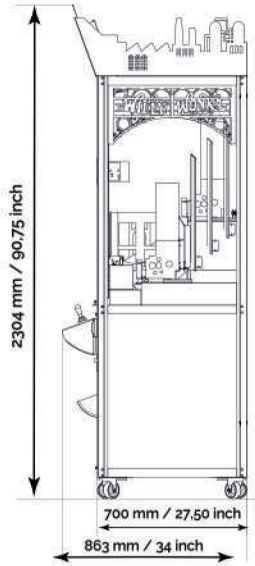

1 Player

Voltage: 230V/115V (50/60 Hz)
Power consumption: 126 W (typ) / 198 W (max)
Weight: 195 kg / 430 lb