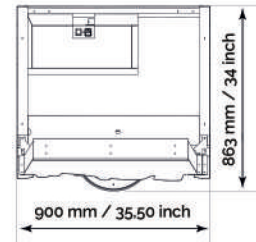

1 Player

Voltage: 230V/115V (50/60 Hz)
Power consumption: 126 W (typ) / 198 W (max)
Weight: 195 kg / 430 lb