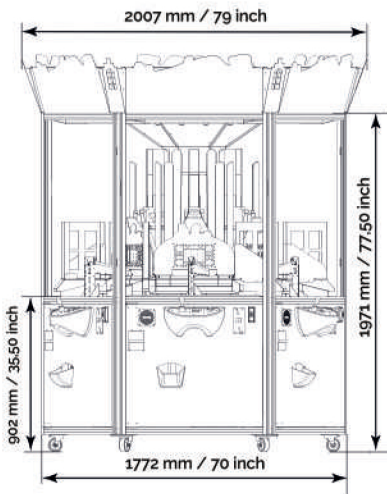

6 Player

Voltage: 230V/115V (50/60 Hz)
 Power consumption: 648 W (typ) / 1024 W (max)
 Weight: 650 kg / 1433 lb

ELAUT reserves the right to alter specifications without prior notice. Certain features of the depicted products are protected by patent and/or design rights in several countries. The named trademarks are owned by ELAUT NV, and registered in one or more countries. The IP rights concerned can be consulted on www.elaut-group.com/ip