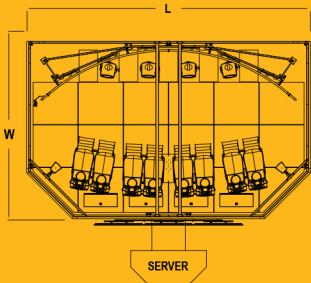

SPECIFICATIONS

SCALABLE FROM
4 TO 40 SEATS

DARK RIDE 8 SEATS

FOOTPRINT

Seats: 8
Width: ..... 4.9m (16')
Width including server space: ..... 6.3m (20'6")
Depth: ..... 7.9m (26')
Min. ceiling height: ..... 4.25m (13'11")
Screen: ..... 7.5m x 3m (24'7" x 9'10")