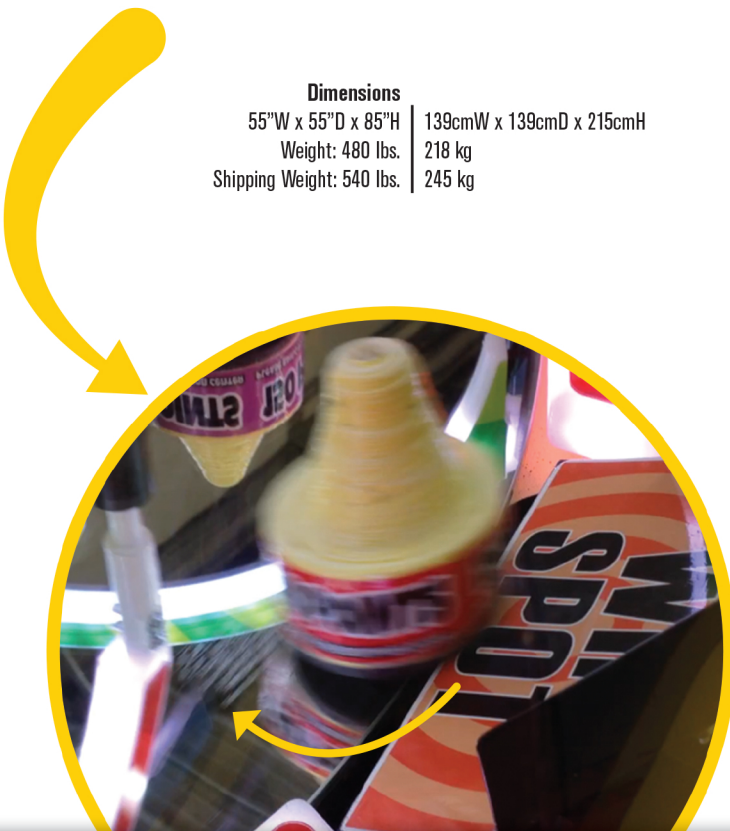

TOWER OF TICKETS

Push excitement to the edge with this 4-player classic rotary redemption game!

Time the release of the moving arm just right to skillfully knock the novelty-shaped towers of tickets off the rotating playfield and down the prize chute for players to retrieve.

RELOAD OPTION: NFC technology allows the game to read the ticket bundles, then return them to the playfield for 100% contained play. Retrofit kits are also available.

Dimensions

55"W x 55"D x 85"H	139cmW x 139cmD x 215cmH
Weight: 480 lbs.	218 kg
Shipping Weight: 540 lbs.	245 kg