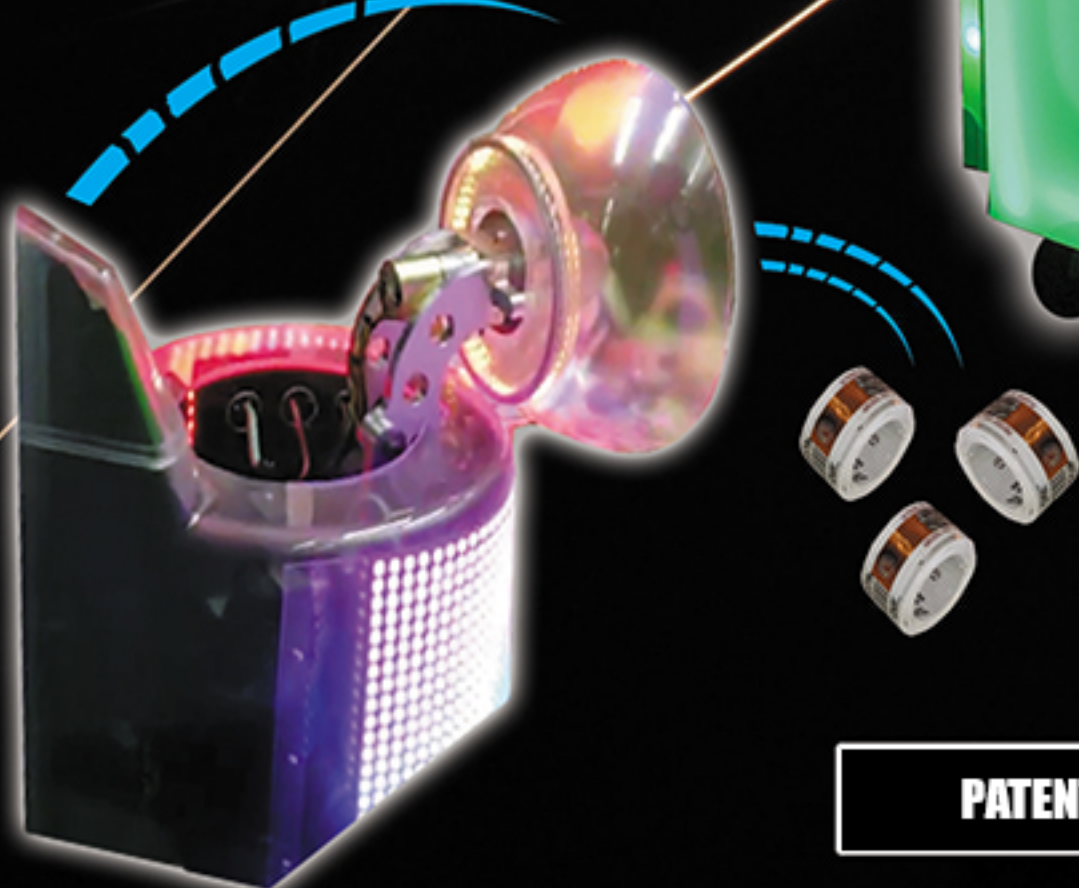

SMART INDUSTRIES

THE ORIGINAL

TICKET TIME[®] RELOAD EXTREME^{RX}

Everything you love about Ticket Time[®] plus exciting new features.

Optional video monitor adds to the excitement with **animated screens** and **sound effects!**

Programmable LED grid on the ReLoad bowl/stand displays different messages!

Unique spinning bowl scans ticket rolls quickly, puts the values on a player's card and dumps the rolls back into the game with the **Auto ReLoad system.**

No more manual re-loading ticket rolls! Operators save time and players keep playing.

NEW
AUTOMATIC RELOAD
SYSTEM

NEW
ENHANCED VIDEO
INTERFACE

PATENTED

The game with the Best ROI ever, just got better.

www.avscompanies.com