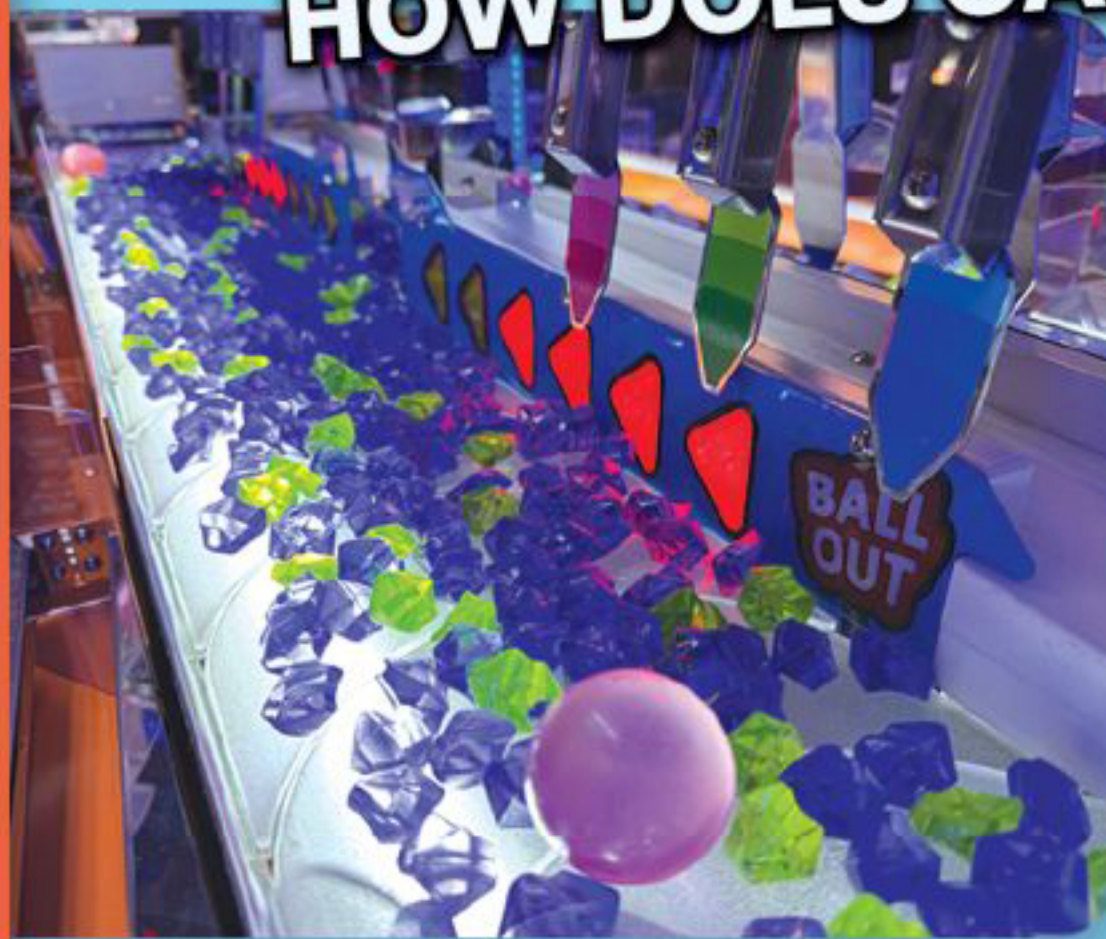

CANDY CRYSTALS, GUMBALLS AND JAWBREAKERS ABOUND!

Candy Forge™ was designed to be like nothing else in the redemption world. The unique interface draws players in, while the cooperative and competitive skill-based play keeps them coming back for more!

HOW DOES GAMEPLAY WORK?

1. Use the levers to scoop Crystals off the conveyor.
2. The more Crystals collected, the more Gumballs become available.
3. Collect the Gumballs to unlock the giant Jawbreaker bonus!

FEATURES

- 4 Player action!
- Unique interface peaks passerby's curiosity
- Players can cooperate to unlock the Jawbreaker
- Players compete to tip the Gumball scale for huge points
- Sturdy metal constructed cabinet
- Entertaining multi-level mechanical animation keeps players engaged!
- Light up 360-degree multi-layered topper
- Reliable industrial controls
- Attractive sparkling Crystals, Gumball, and Giant Jawbreaker
- Working steam gauges bring incredible theming to this steam-punk masterpiece
- NOT another coin pusher!