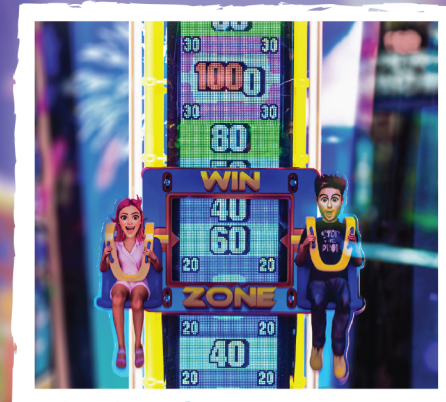

STOP THE DROP

ALSO AVAILABLE

ONE PLAYER: 35.8" W X 36.6" D X 118.4" H
TWO PLAYER: 62.8" W X 31.4" L X 118" H

- PLAYERS WILL TEST THEIR SKILL BY TRYING TO STOP THE COASTER TRAIN AT THE RIGHT TIME TO WIN THE BONUS
- SMALL FOOTPRINT FOR TWO PLAYER STATIONS
- HI-RES DOT MATRIX BOARD TO DISPLAY TICKET VALUE
- ADJUSTABLE PROGRESSIVE BONUS