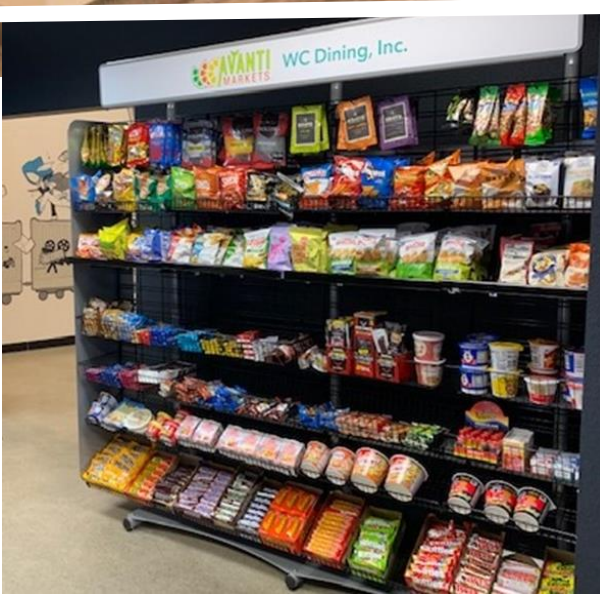

- ✓ **The FrameWorker® is made in the USA.**
- ✓ **Each model is constructed using carbon steel.**
- ✓ **Each model is free standing. FrameWorker® standard color is Black.**
- ✓ **Units can be painted to specification.**
- ✓ **Each model can be used and assembled with out the header.**
- ✓ **All models of the FrameWorker® have a depth of 22".**
- ✓ **Baskets, hooks, shelves and peg hooks all come with 12" depth.**

Fixture solutions designed to maximize your Micro-Market space. FrameWorks Displays offers a wide variety of custom fixtures options that are made in the USA.

Presents
the

FRAMEWORKER®

ASSISTANTS FOR RETAIL & MERCHANDISE DISPLAYS.

CONTEMPORARY DESIGN

Simple lines and a modern silver color create a timeless and functional micro-market display with a contemporary appearance.