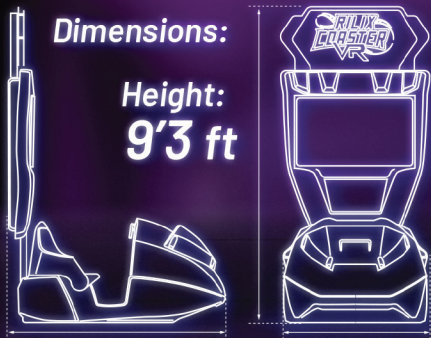

RILIX COASTER VR

FEATURES

Dimensions:

Height:
9'3 ft

Length: 6 ft Width: 4 ft

Weight: 375 lbs

METAQUEST VR HEADSET

Stunning resolution and unparalleled reliability.

Our cabinet is made to endure.

IMMERSIVE EXPERIENCE!

Featuring a wind system, haptic vibrating seats, and premium sound to make you dive into the action.

LIGHT AND EASY!

Mounted on wheels and weighing just 375 lbs, it is practical and easy to move.