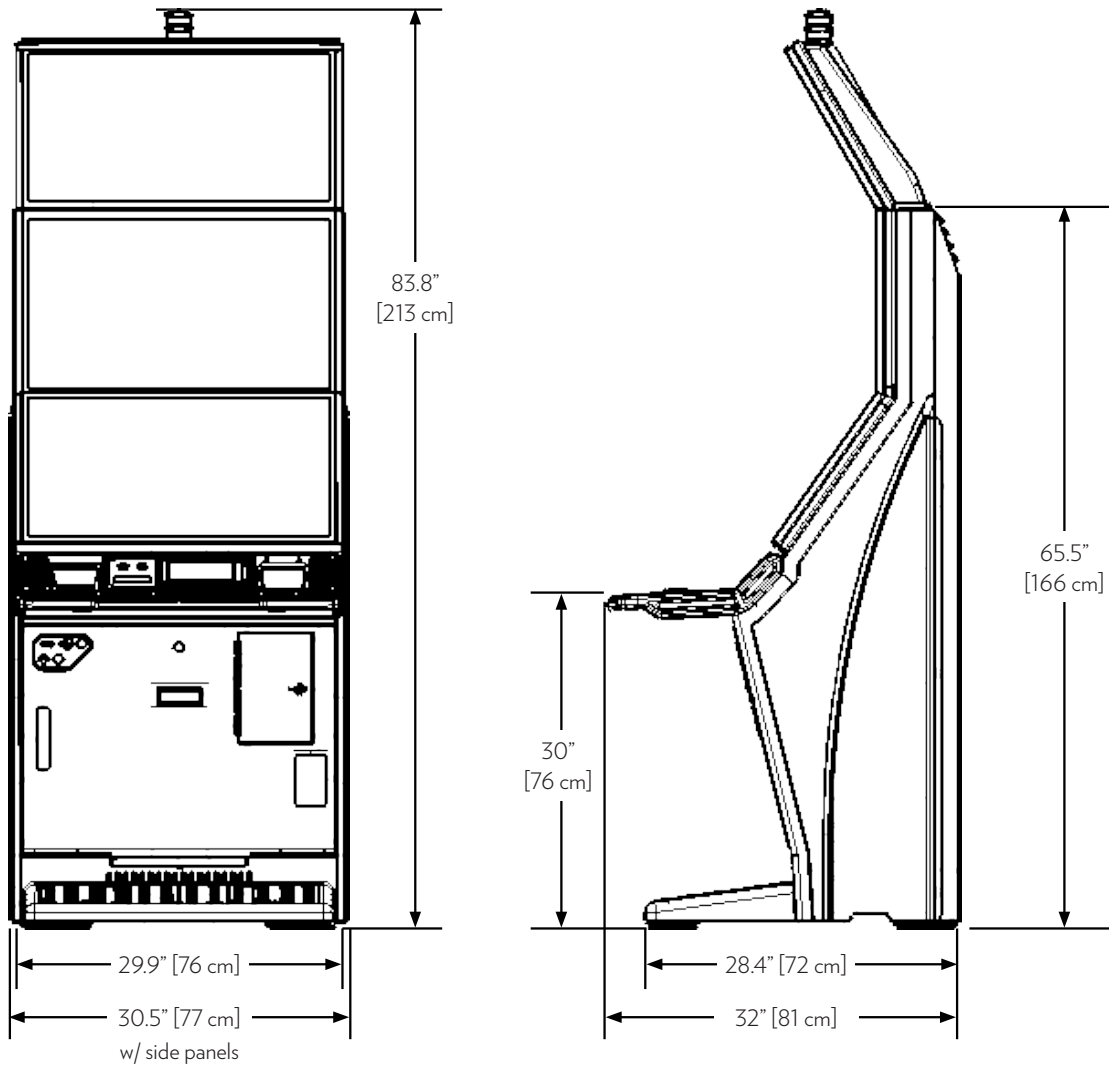

# RISE32™ Gaming Machine

Rise above the rest.

Step into the future of gaming with the RISE32™ Gaming Machine, designed to captivate players and showcase top-performing VGT content. Featuring standout 32" Ultra High-Definition LCD screens, an improved topper angle, and an enhanced 4K high color gamut, this distinctively modern cabinet creates an immersive experience like no other. This impressive cabinet is designed to capture attention and deliver results with market attuned game content tailored to leverage all three screens. With a reduced footprint and collection of strong launch titles, the RISE32™ guarantees immediate customer appeal.

## Benefits and Features

- **Displays**
  - 32" Ultra High-Definition LCD Screens
  - Improved third screen angle that becomes part of the gaming experience
  - Enhanced color gamut for a vibrant, eye-pleasing color palette
  - Larger 15.6" Dynamic Player Panel with Dual Bash buttons for easy and intuitive wagering, plus wireless phone charger
  - Upgraded sound system engages players with a symphony of vivid tones
- **Content**
  - Game content designed to leverage all three screens
  - Dedicated VGT dual screen game library

**IGT RISE32™ Gaming Machine**  
 Weight - 369 lbs. (167 kg)  
 Projected footprint - 6.78 ft<sup>2</sup> (0.63 m<sup>2</sup>)

**Power Consumption**

120V/60Hz	3A (360 Watts)
240V/50Hz	1.5A (360 Watts)