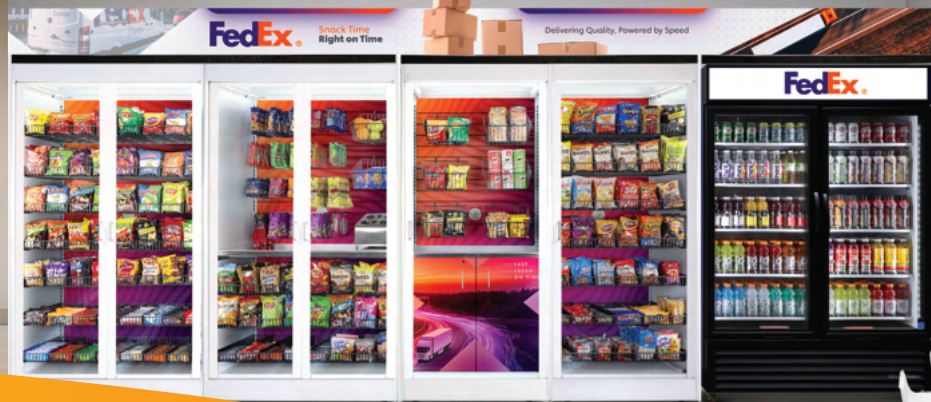

Graphic Side Panels

BEST BUY

Get well... soon!
Breaktime

FedEx

Shock Time
Right on Time

Delivering Quality. Powered by Speed

Bold, Stylish, and Built to Impress

Take your break room to the next level with our new Premier 2.0 display cabinets. Designed for convenience, quality, and variety, our display systems offer fresh, delicious options that keep your team fueled and satisfied.