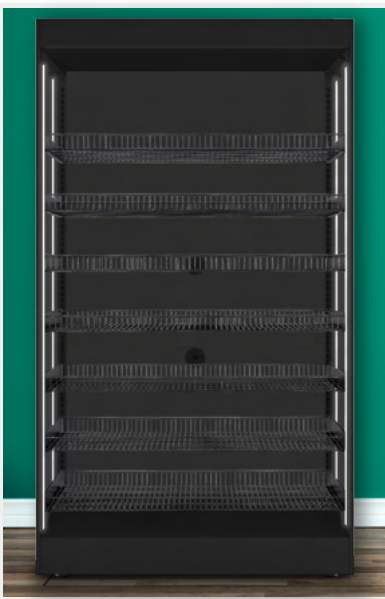

PREMIER *Markets*

2.0!

All **NEW** Premier 2.0 Cabinet Fixtures! Our Premier 2.0 cabinet fixtures deliver a bold blend of performance and style. Featuring a sleek powder-coated black finish, smooth gliding and locking shelves, and upgraded COB LED lighting, these units stand out in any space. Available individually or combined, they can be configured to create a beautiful area décor that elevates the look and feel of your space.

GLIDE-OUT SHELVES
MAKE MERCHANDISING EASY

COB LED LIGHTING
MAKES PRODUCTS SHINE!

WHEELS & LEG LEVELERS
MOVE SMOOTH. SIT SOLID

Modular by Design. Ready in Minutes.

2ft AP 2.0

Premier 2.0
Height 78 1/2"
Width 24 3/8"
Depth 27"

2ft BP 2.0

Premier 2.0
Height 78 1/2"
Width 24 3/8"
Depth 27"

3ft AP 2.0

Premier 2.0
Height 78 1/2"
Width 35 1/4"
Depth 27"

3ft BP 2.0

Premier 2.0
Height 78 1/2"
Width 35 1/4"
Depth 27"

4ft AP 2.0

Premier 2.0
Height 78 1/2"
Width 45 1/4"
Depth 27"