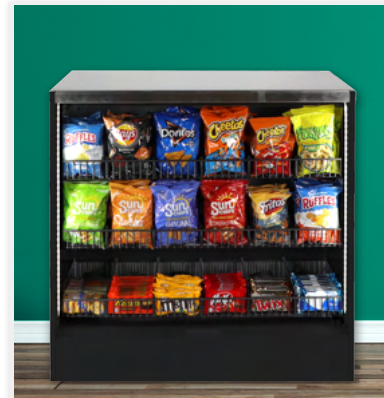

3ft CSI 2.0

Premier 2.0
Height 34"
Width 35 1/4"
Depth 27"