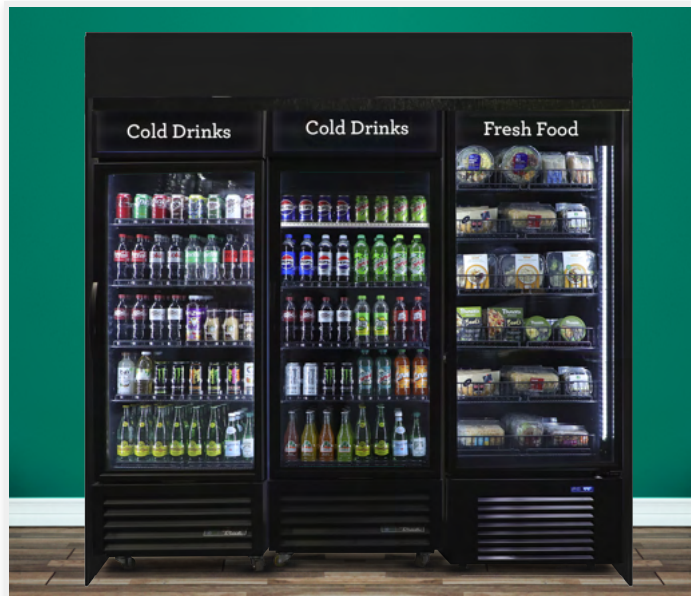

G SECTION

2ft CI P 2.0

Premier 2.0
Height 34"
Width 23 3/8"
Depth 27"