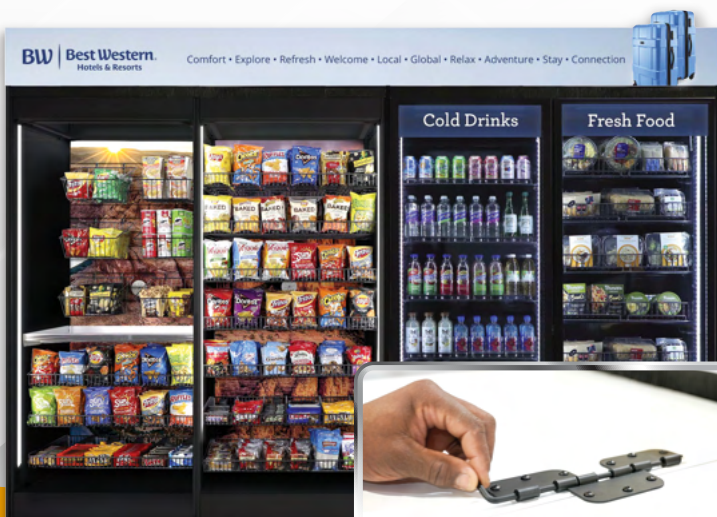

PREMIER *Markets*

2.0!

All **NEW** Premier 2.0 Cabinet Fixtures! Our Premier 2.0 cabinet fixtures deliver a bold blend of performance and style. Featuring a sleek powder-coated black finish, smooth gliding and locking shelves, and upgraded COB LED lighting, these units stand out in any space. Available individually or combined, they can be configured to create a beautiful area décor that elevates the look and feel of your space.

GLIDE-OUT SHELVES
MAKE MERCHANDISING EASY

COB LED LIGHTING
MAKES PRODUCTS SHINE!

WHEELS & LEG LEVELERS
MOVE SMOOTH. SIT SOLID

Modular by Design. Ready in Minutes.