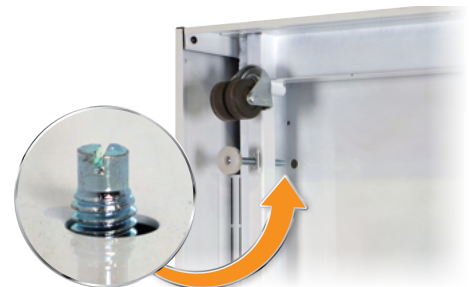

GLIDE-OUT SHELVES
MAKE MERCHANDISING EASY

COB LED LIGHTING
MAKES PRODUCTS SHINE!

WHEELS & LEG LEVELERS
MOVE SMOOTH. SIT SOLID

Modular by Design. Ready in Minutes.

2ft AP 2.0

Premier 2.0
Height 78 1/2"
Width 24 3/8"
Depth 27"