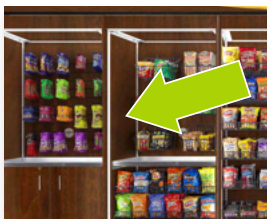

Stainless Countertops

Additional Baskets

- \$20

Shelf Covers

Additional Pegs

Shaped Header

Cooler Shelves

Includes 5 Product Pushers & 4 Dividers
25" Wide x 19" Deep