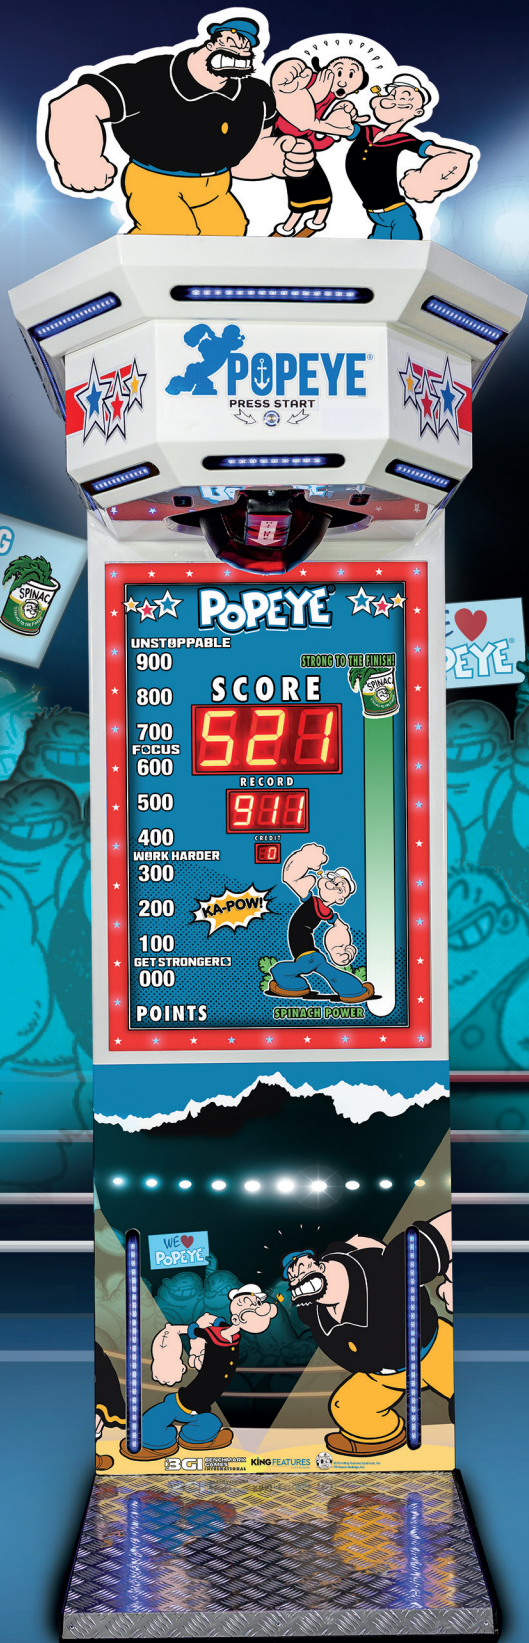

POPEYE[®]

BOXER

POPEYE[®] BOXER

Step into the ring with Popeye and his crew in this action-packed boxing game! Test your strength and skill against friends to see who gets the top score. The interactive display will keep you immersed every play.

DIMENSIONS (WxDxH)
STANDARD
47 in x 28 in x 91 in
METRIC
1194mm x 711mm x 2311mm

WEIGHT
253 lbs / 115 kg

KEY FEATURES

- OFFICIAL LICENSED THEME
- VIBRANT CABINET DESIGN
- DURABLE FIBERGLASS BODY
- INTERACTIVE DISPLAY
- HIGH INTENSITY **LIGHTS** AND **SOUNDS**