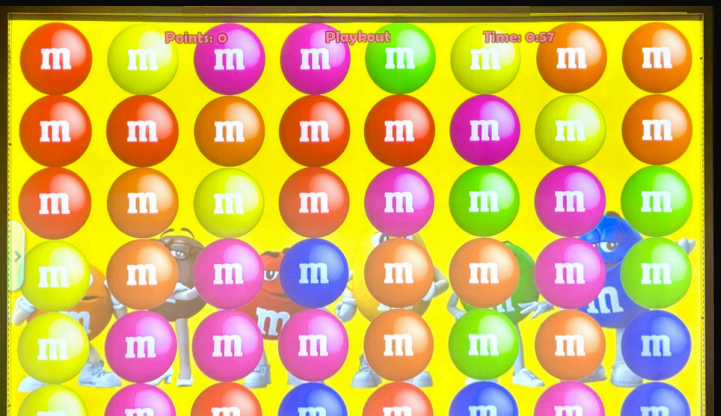

Customized games for facility or sponsor branding