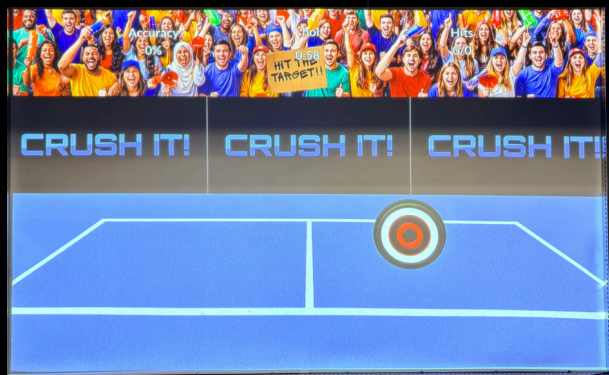

playkout

Includes a variety of performance and arcade-style games

System requires only a standard 120v outlet and internet.

Installation takes (1) day with no heavy equipment needed.

Remote monitoring and troubleshooting by the Playkout team ensures system is functioning properly without the need for hands-on assistance onsite.