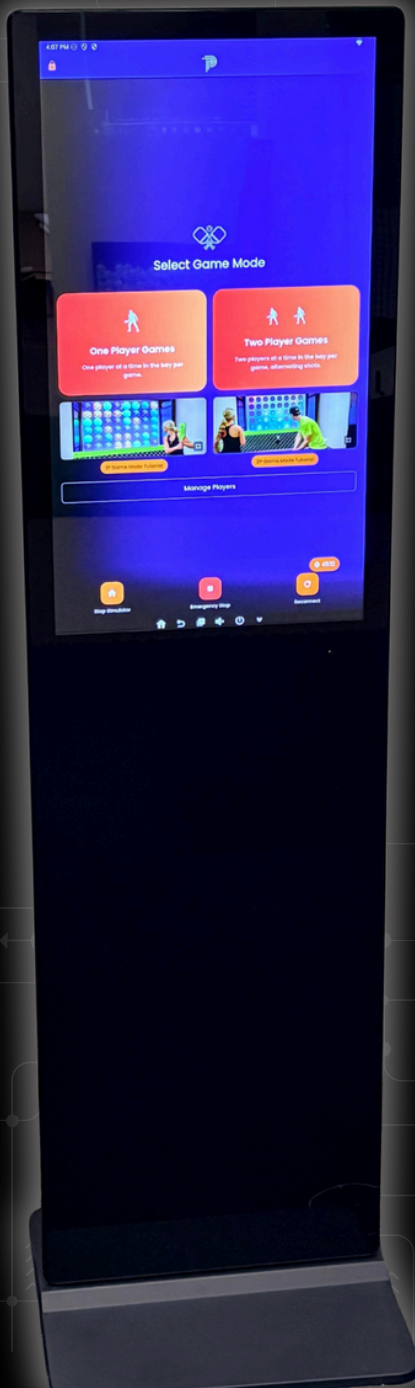

## Large kiosk option provides an eye-catching gaming interface

Now introducing our 32-inch screen Estrella kiosk gaming interface where users can view videos of game modes, enter player names, and select games.