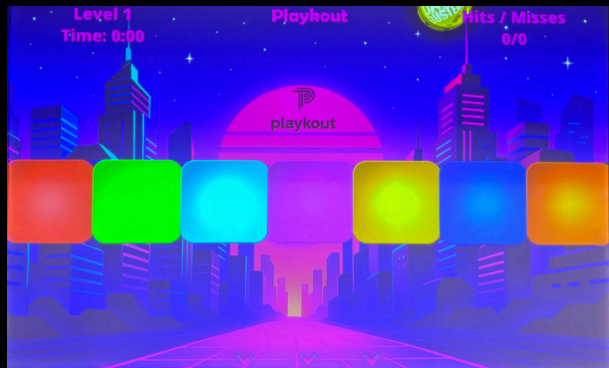

playkout

Includes a variety of performance and arcade-style games

System requires only a standard 120v outlet and internet.

Installation takes (1) day with no heavy equipment needed.

Remote monitoring and troubleshooting by the Playkout team ensures system is functioning properly without the need for hands-on assistance onsite.