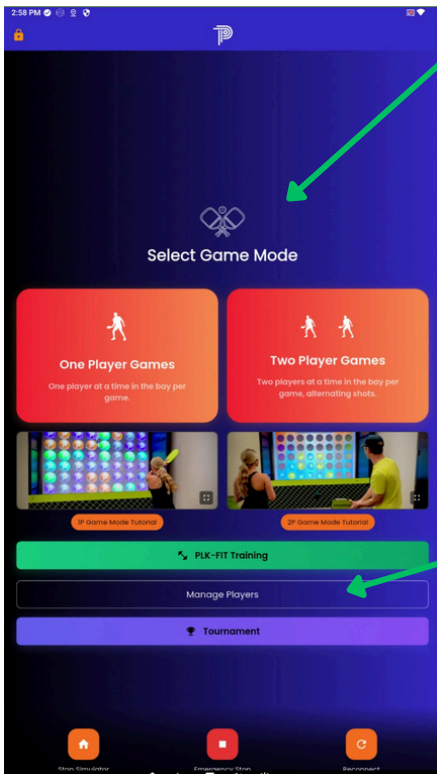

HOW TO PLAY

MAIN SCREEN

Here you can select your game mode option of:

- One player
- Two player
- Tournaments
- Fitness

You can also manage players here to enter the # of players and their names.

MANAGE PLAYERS

Select the # of users playing and enter each name.

Players must enter a name to be tracked on the leaderboards.

GAMES

Once players have entered their names and chosen their game mode, they can select from a variety of performance and arcade-style games.

Players then select:

Their desired level of play.

The name of the player playing this round.

Then hit "Start Game".