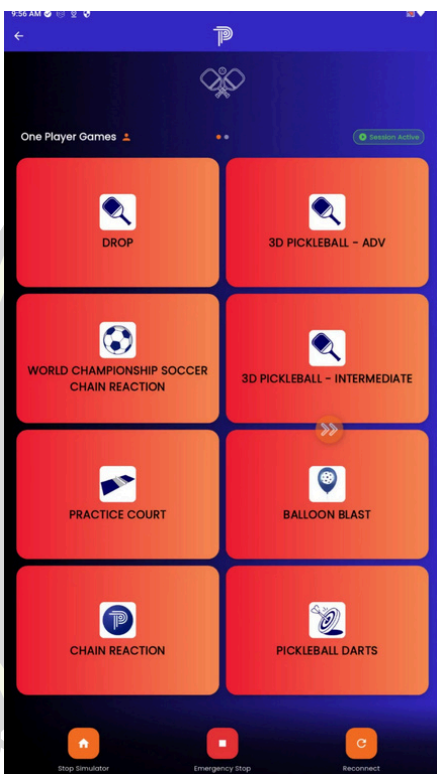

HOW TO PLAY

MAIN SCREEN

Here you can select your game mode option of:

- One player
- Two player
- Tournaments
- Fitness

You can also manage players here to enter the # of players and their names.

MANAGE PLAYERS

Select the # of users playing and enter each name.

Players must enter a name to be tracked on the leaderboards.

GAMES

Once players have entered their names and chosen their game mode, they can select from a variety of performance and arcade-style games.

Players then select:

Their desired level of play.

The name of the player playing this round.

Then hit "Start Game".