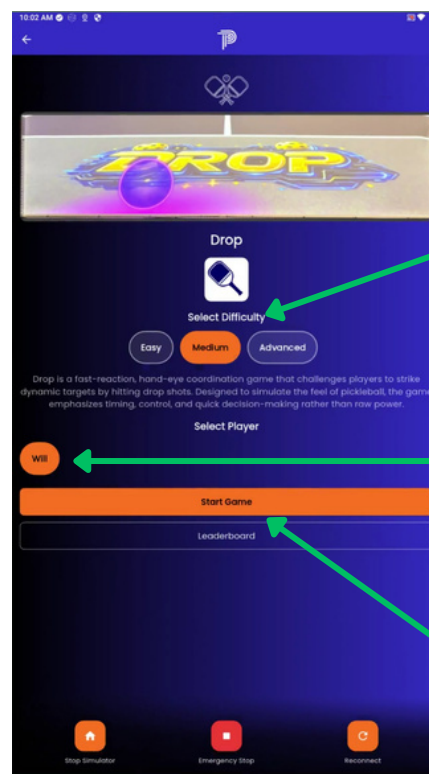

HOW TO PLAY

MAIN SCREEN

Here you can select your game mode option of:

- One player
- Two player
- Tournaments
- Fitness

You can also manage players here to enter the # of players and their names.

MANAGE PLAYERS

Select the # of users playing and enter each name.

Players must enter a name to be tracked on the leaderboards.

GAMES

Once players have entered their names and chosen their game mode, they can select from a variety of performance and arcade-style games.

Players then select:

Their desired level of play.

The name of the player playing this round.

Then hit "Start Game".