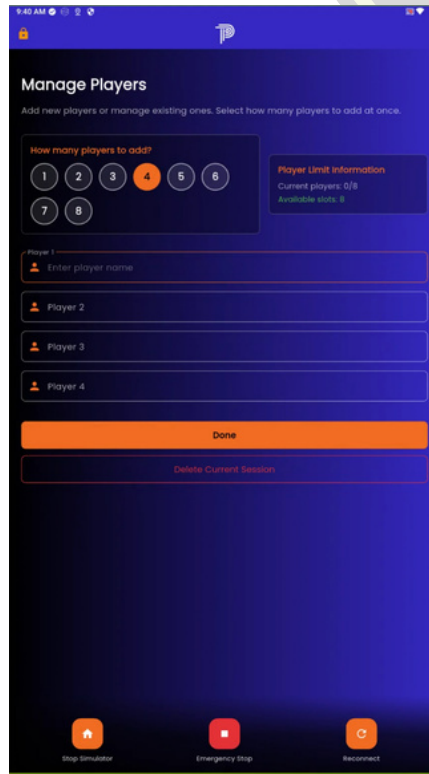

HOW TO PLAY

MAIN SCREEN

Here you can select your game mode option of:

- One player
- Two player
- Tournaments
- Fitness

You can also manage players here to enter the # of players and their names.

MANAGE PLAYERS

Select the # of users playing and enter each name.

Players must enter a name to be tracked on the leaderboards.

GAMES

Once players have entered their names and chosen their game mode, they can select from a variety of performance and arcade-style games.

Players then select:

Their desired level of play.

The name of the player playing this round.

Then hit "Start Game".