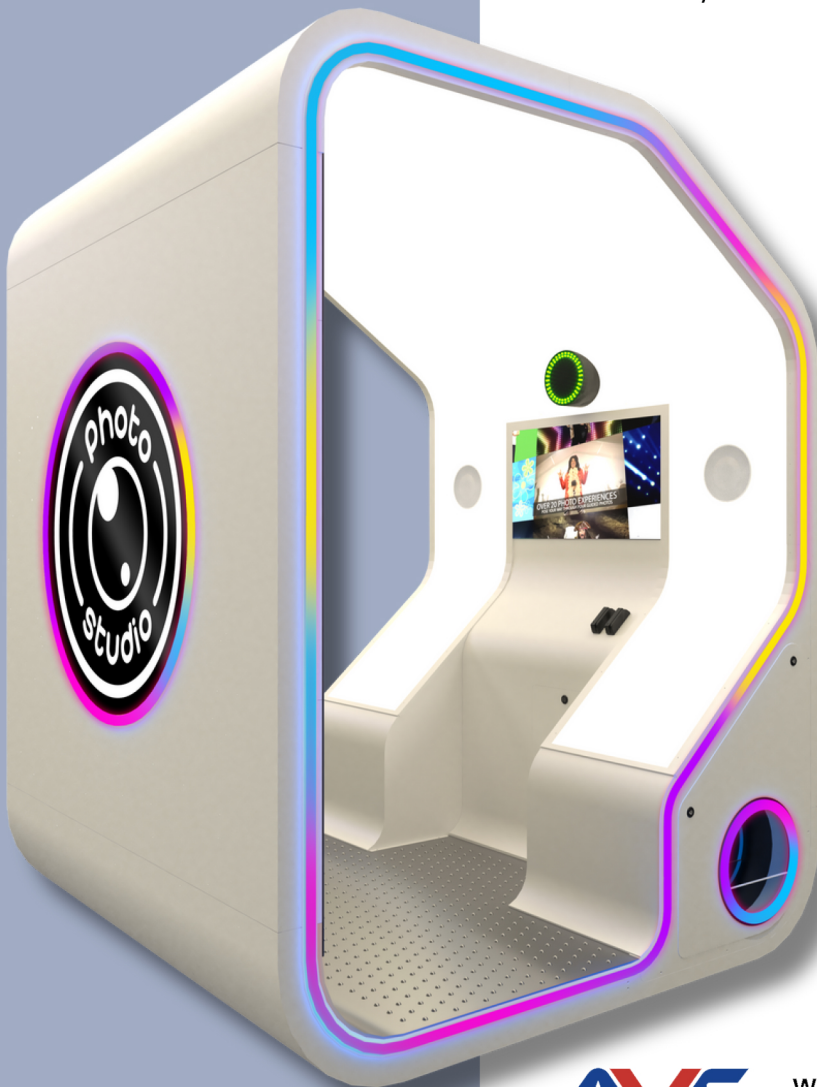

# Faceplace Photo Studio Deluxe

## Key Features

- Cashless Payments
- Touchscreen Navigation
- 2x6, 4x6, and 6x9 Print Options
- Reflective Technology for Background Replacement
- Full Body Photo Experience
- Social Media Integration
- Augmented Reality
- Easy Remote Management
- Multiple Languages Available
- Great for Large Groups

## Specifications

- Dimensions: 70"L X 66"W X 90"H
- Weight: 2,000 lbs
- Power: 110-240 VAC, 50/60Hz, 7 AMPS, 800W
- Media Used: