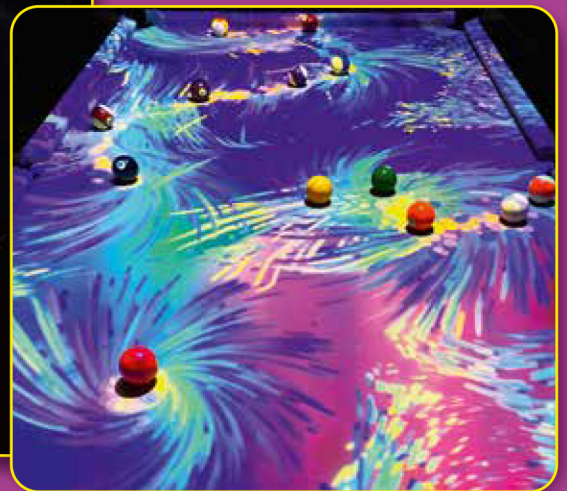

NEW

MagixPool™

Plug & Play Interactive
Projection for Pool Tables

Bundled with
10 + amazing
games & effects

Level up to the ultimate pool experience!

- Modern design to fit all environments with integrated ultra bright laser projector
- Control effects/games by scanning a QR code from mobile
- Easy to install on all standard pool tables
- Entertainment package to suit all age groups

**TOUCH
MAGIX**

DIMENSIONS - 7' x 4' Pool Table: 9'7" (2.9M)
(MOUNTING HEIGHT) 8' x 4' Pool Table: 10'6" (3.3M)

WEIGHT - 50 LBS

www.avscompanies.com

(847) 439-9400 | sales@avscompanies.com