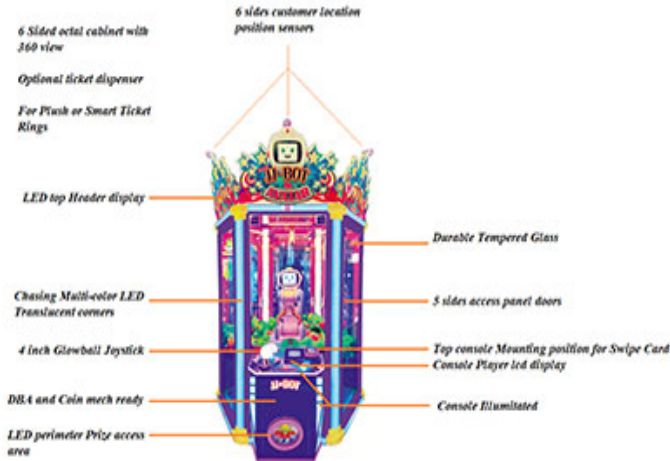

SMART INDUSTRIES

JJ BOT @ the Avatar

JJ BOT @ the Avatar is the Entertainer of the Year!

JJ BOT not only helps your guests win big prizes, but can sing, dance, and talk to all the guests who pass by! JJ's 6-sided cabinet has a 360 degree view so JJ can see people and turn to entertain them.

Click each link to view different versions of this game

- [JJ BOT @ Ticket Rings](#)
- [JJ BOT @ Plush](#)

EXCLUSIVE 1 YEAR LIMITED WARRANTY

1. 6-sided cabinet with 360 degree view
2. 6-sided customer location position sensors
3. Can vend Plush or patented Smart Ticket Rings
4. LED top header display
5. Durable tempered glass
6. Chasing multi-color LED translucent corners
7. 5-sided access panel doors
8. 4-inch glowball joystick
9. DBA and Coin Mech ready
10. LED perimeter prize access area
11. Top console mounting position for swipe card
12. Console Player LCD display
13. Illuminated console

CUSTOM GRAPHICS AVAILABLE

1. Card reader ready
2. Ticket Dispenser
3. 220 Volt AC Transformer
4. DBA With 500 Bill Stacker (Pyramid / MEI)
5. US/Canadian w/ 400 Stacker CoinCo

Dimensions

JJ BOT @ the Avatar: 76"W x 65"D x 101"H (including top marquee and console)

Shipping Dimensions

JJ BOT @ the Avatar: 80"W x 70.5"D x 88"H