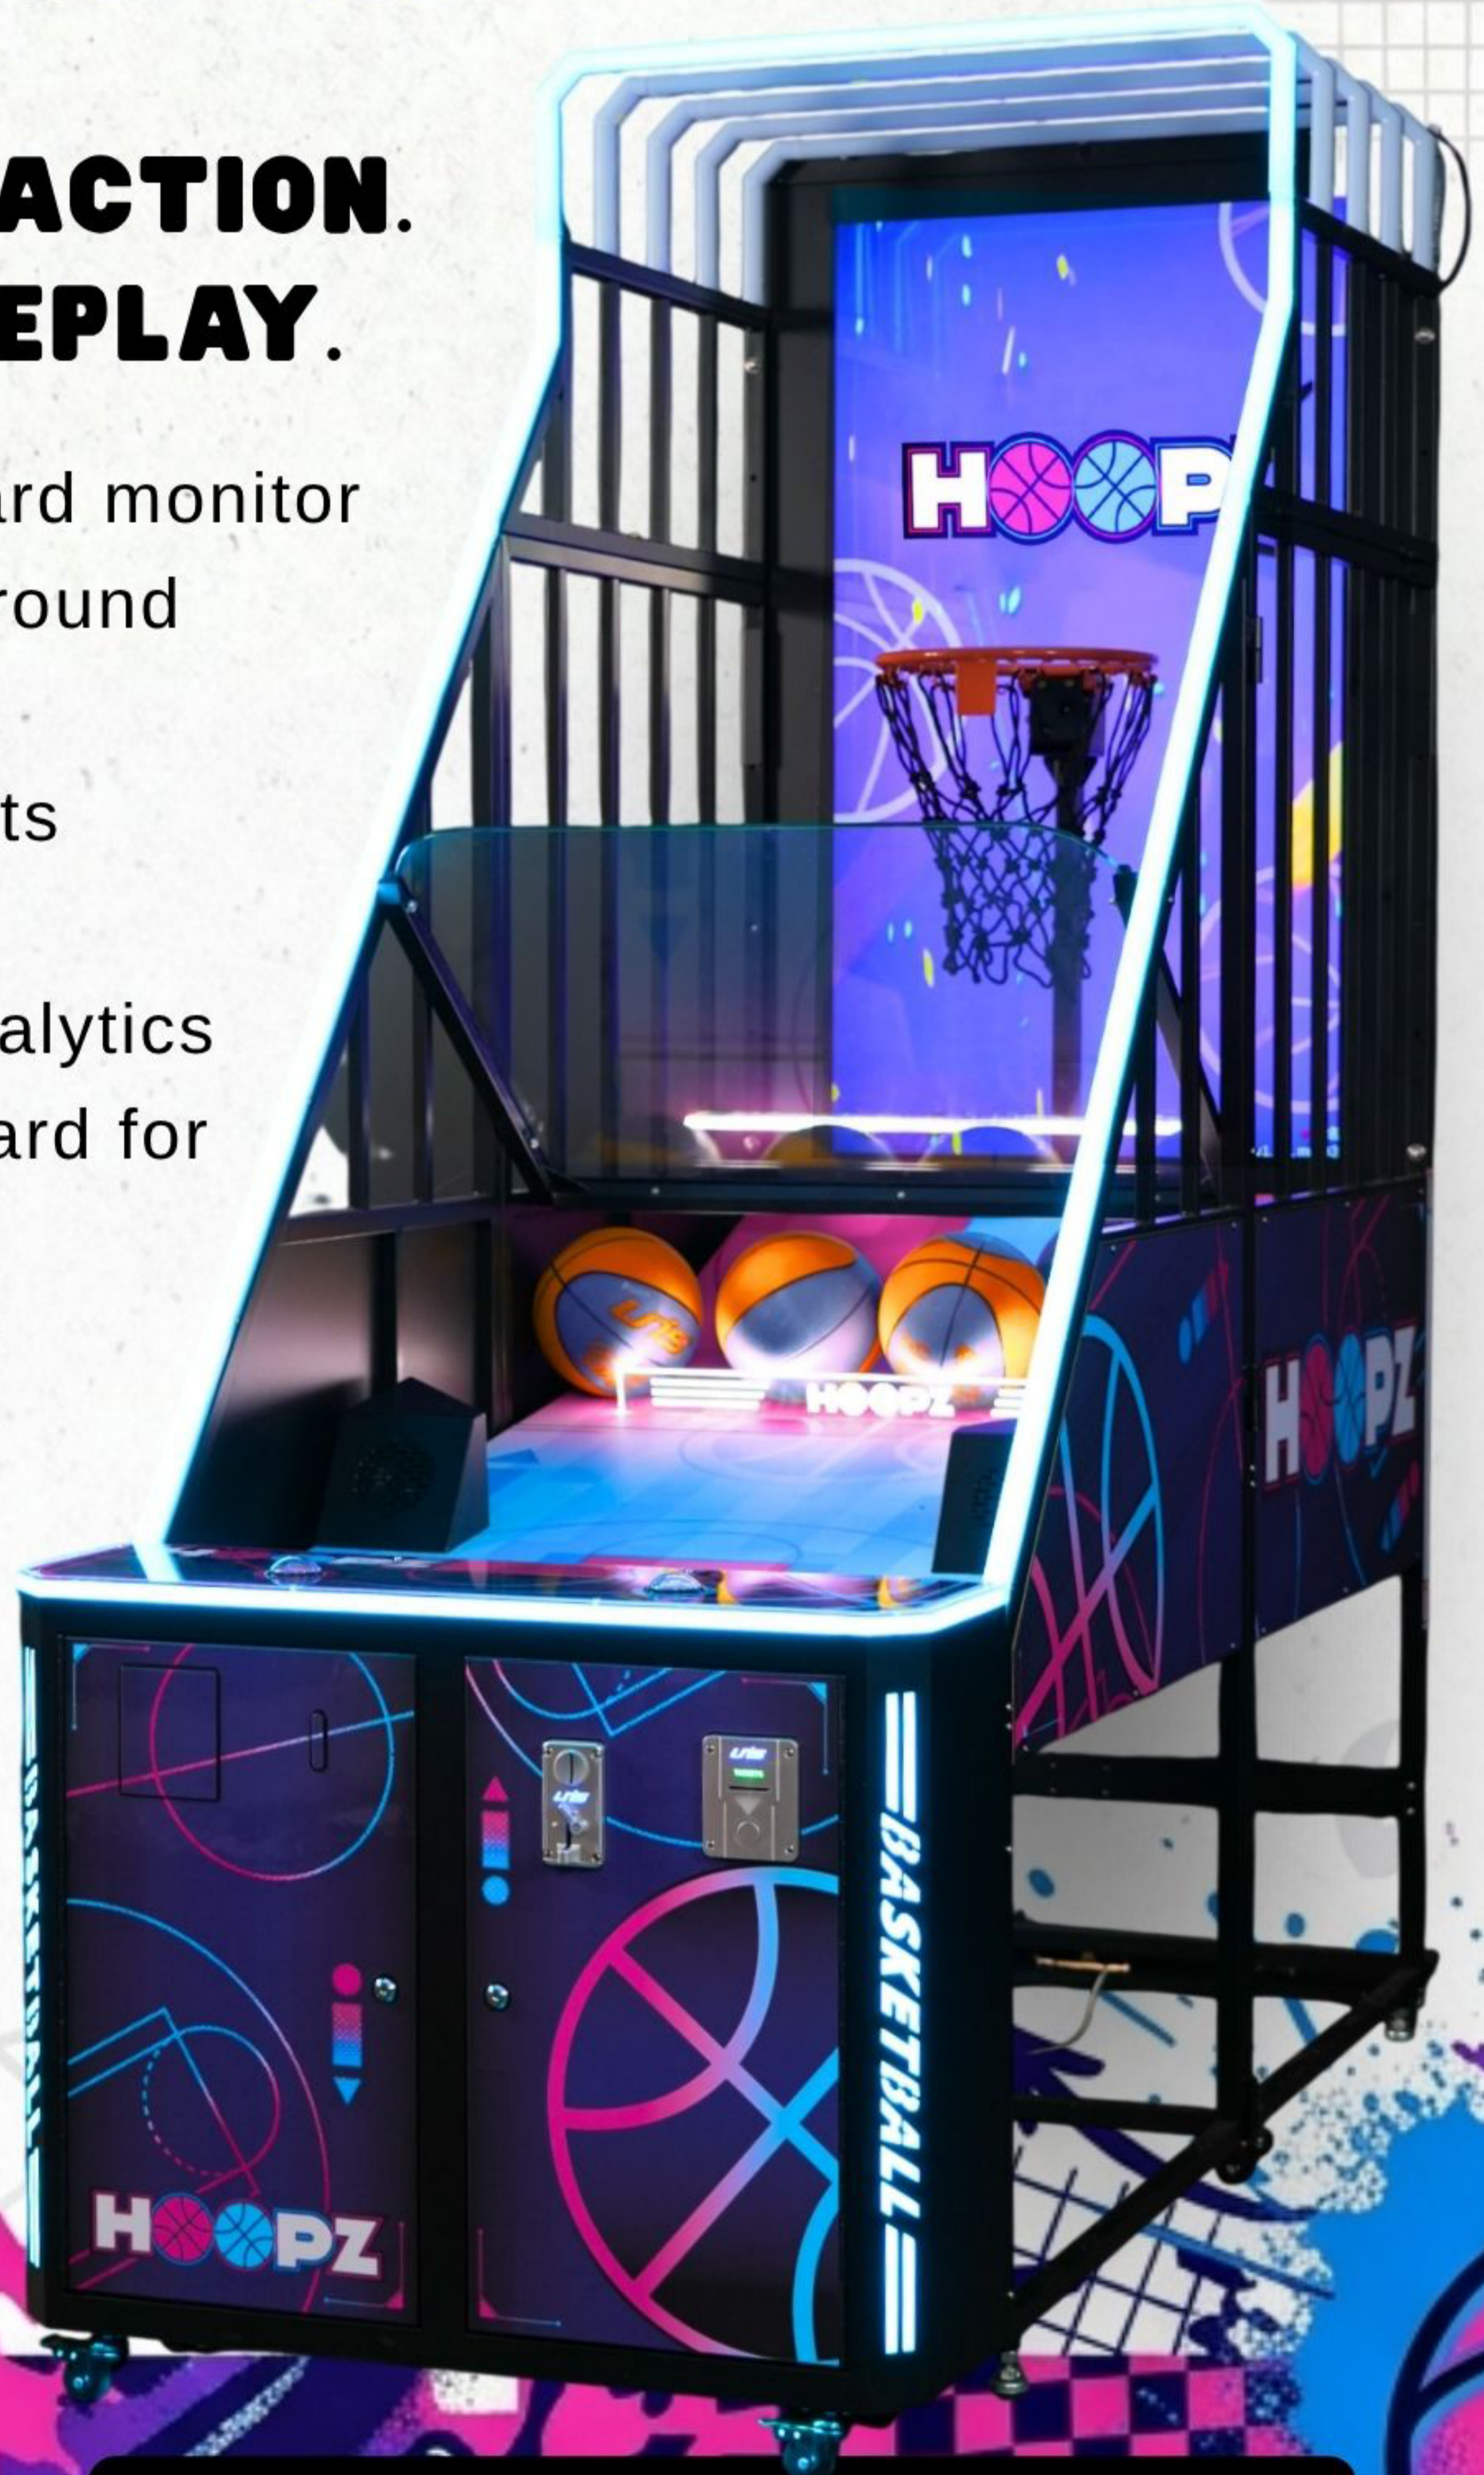

HOOPZ

MULTI-STAGE ACTION. MAXIMUM REPLAY.

- Massive 60" backboard monitor
- Action-packed multi-round gameplay
- Linkable up to 16 units
- 4 skill settings
- Real-time Fitness Analytics
- Transparent front guard for full visibility
- Custom RGB lighting
- Coin/ Card System

W40.5" x D94.5" x H105"

UNIS®
UNIS TECHNOLOGY

AVS

COMPANIES

www.avscorporations.com

(847) 439-9400

sales@avscorporations.com

www.unistechnology.com