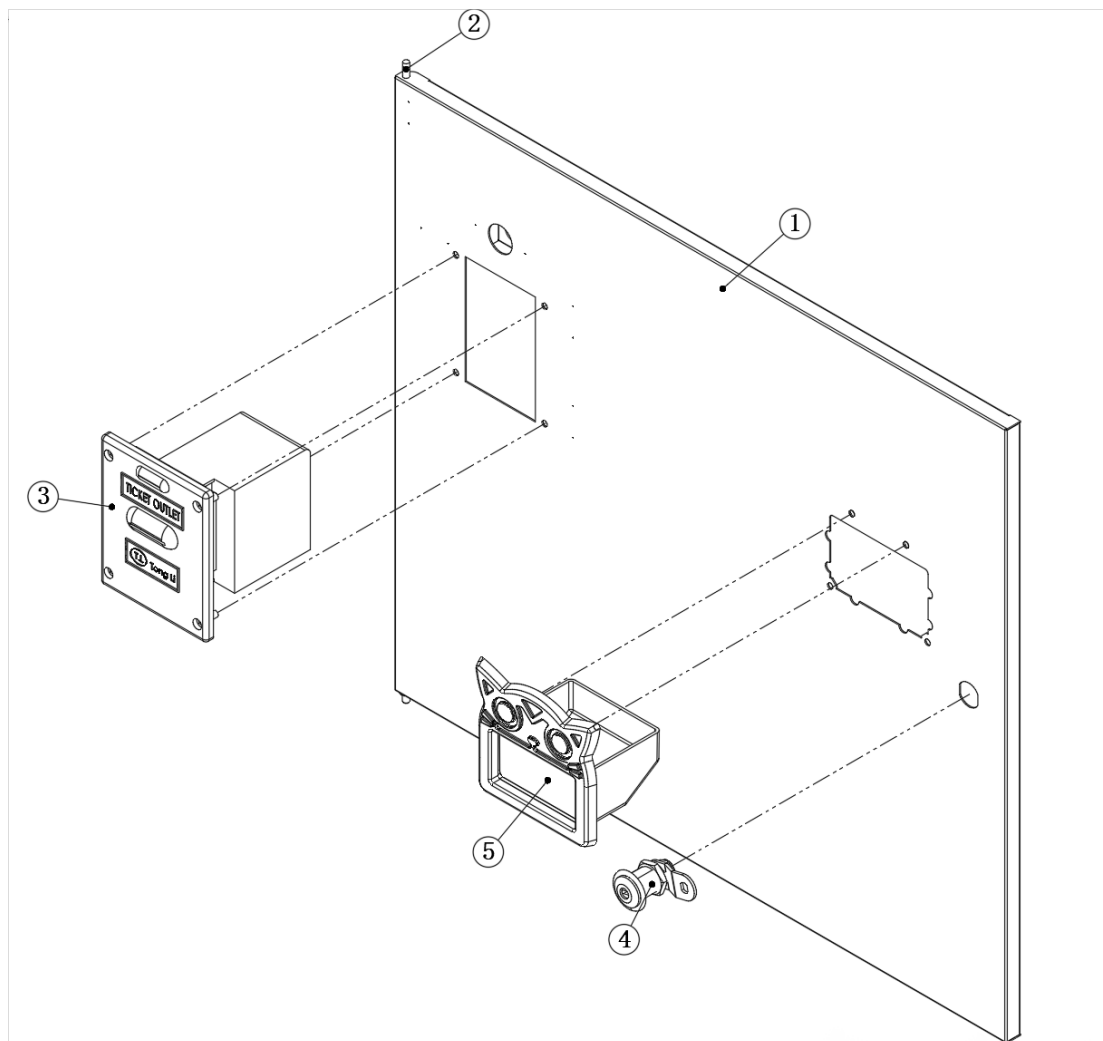

FRONT DOOR ASSEMBLY

PARTS LIST

ITEM NO	PART NO	DESCRIPTION	QTY
1	07.040.040	Door Panel Assembly	1
2	07.040.103	Spring Latch on Door	1
3	01.017.009	Ticket Dispenser	1
4	01.018.206	Lock	2
5	01.015.002	Fake Coin Slot	1