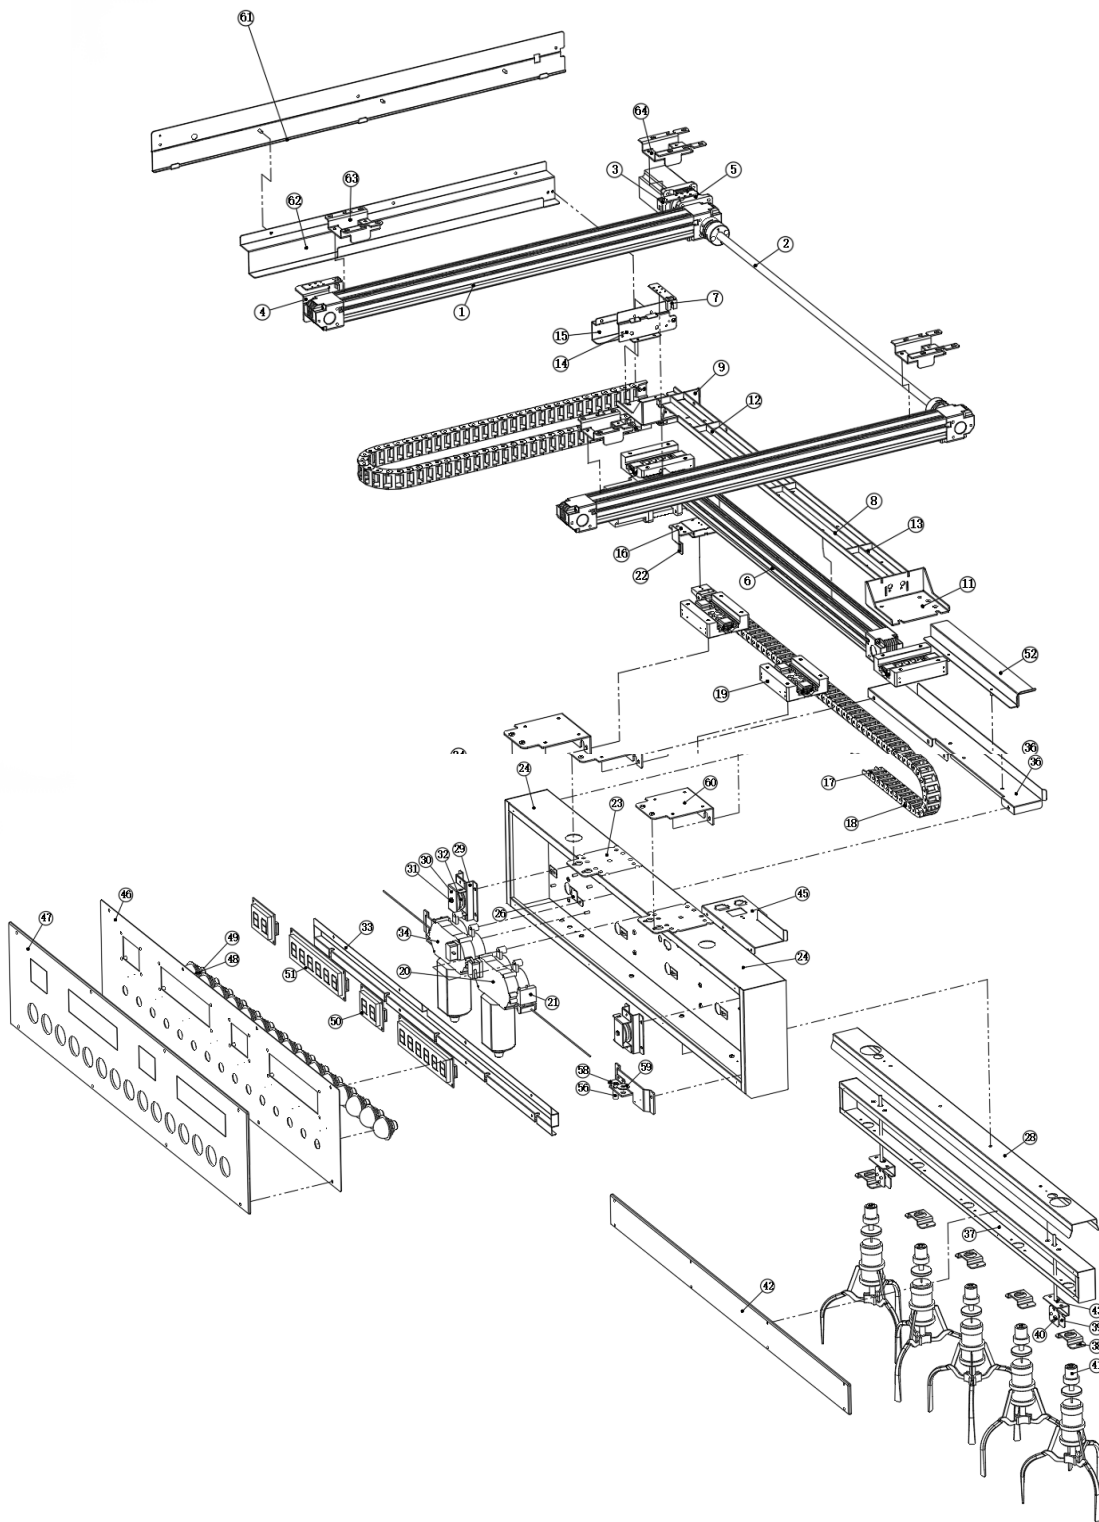

OVERHEAD CRANE (1/2)

PARTS LIST

OVERHEAD CRANE (2/2)

PARTS LIST

ITEM NO	PART NO	DESCRIPTION	QTY
1	01.018.224	Track	1
2	07.040.051	Crane Drive Rod	1
3	07.040.052	Crane Stroke Photoelectric Sensor Bracket	3
4	07.040.053	Crane Photoelectric Sensor Bracket Fixing Part	1
5	07.039.001	57 Motor Bracket	2
6	01.018.224	Track	2
7	01.019.219	Photoelectric Sensor	1
8-13	07.040.046	Crane Beam Fixing Bracket	1
14	07.040.047	Tank Chain Front Photoelectric Sensor Bracket	1
15	07.040.048	Tank Chain Hook Bracket	1
16	07.040.076	Tank Chain Left & Right Fixing Bracket - 01	1
17-18	01.015.072	Tank Chain	1
19	Included in the guide rail		
20-21	01.009.225	Crane Lowering Motor - 2.0MM (Right Wire Outlet)	1
22	07.040.054	Crane Stroke Photoelectric Sensor Plate	1
23-27	07.040.056	Crane Claw Control Box	1
28	07.040.063	Crane Claw Storage Cover	1
29	07.040.068	Pulley Shaft Bracket - 01	2
30	07.040.069	Pulley Shaft Bracket - 02	2
31	07.040.070	Pulley Shaft	2
32	01.021.125	Bearing Wheel	1
33	07.040.071	Crane Claw Control Box Wire Cover	1
34-35	01.009.217	Crane Lowering Motor - 2.0MM (Left Wire Outlet)	1
36	07.040.072	Left & Right Tank Chain Support Bracket - 01	1
37	07.040.064	Crane Fixing Bracket A	1
38	07.040.065	Crane Fixing Bracket B	5
39	07.040.066	Crane Fixing Bracket C	2
40	07.040.067	Crane Fixing Bracket D	2
41	01.018.280	Claw	5
42	06.050.014	Decal NO.13	1
43-44	07.040.100	Crane Shaft Bushing (T-Type A)	2
45	07.040.074	Tank Chain Left & Right Fixing Bracket - 02	1
46	07.040.128	Crane Control Box Cover Plate	1
47	06.050.053	Decal NO.12	1
48-49	01.007.381	Colorful LED Light	15
50	01.019.258	2-Position Figure-8 Plate	2
51	01.019.229	6-Position Figure-8 Plate	2
52	07.040.077	Left & Right Tank Chain Support Bracket - 02	1
56	07.040.099	Crane Shaft Bushing (T-Type B)	2
58	07.040.059	Crane Claw Operating Structure F	2
59	07.040.060	Crane Claw Operating Structure G	2
60	07.040.055	Crane Claw Control Box Fixing Plate	2
61	07.040.075	Side Hooks (Type A)	1
62	07.040.073	Tank Chain Front Fixing Bracket	1
63	07.040.049	Crane Fixing Seat	2
64	07.040.050	Crane Fixing Seat - 01	2
65	07.040.078	Side Hooks (Type B)	1