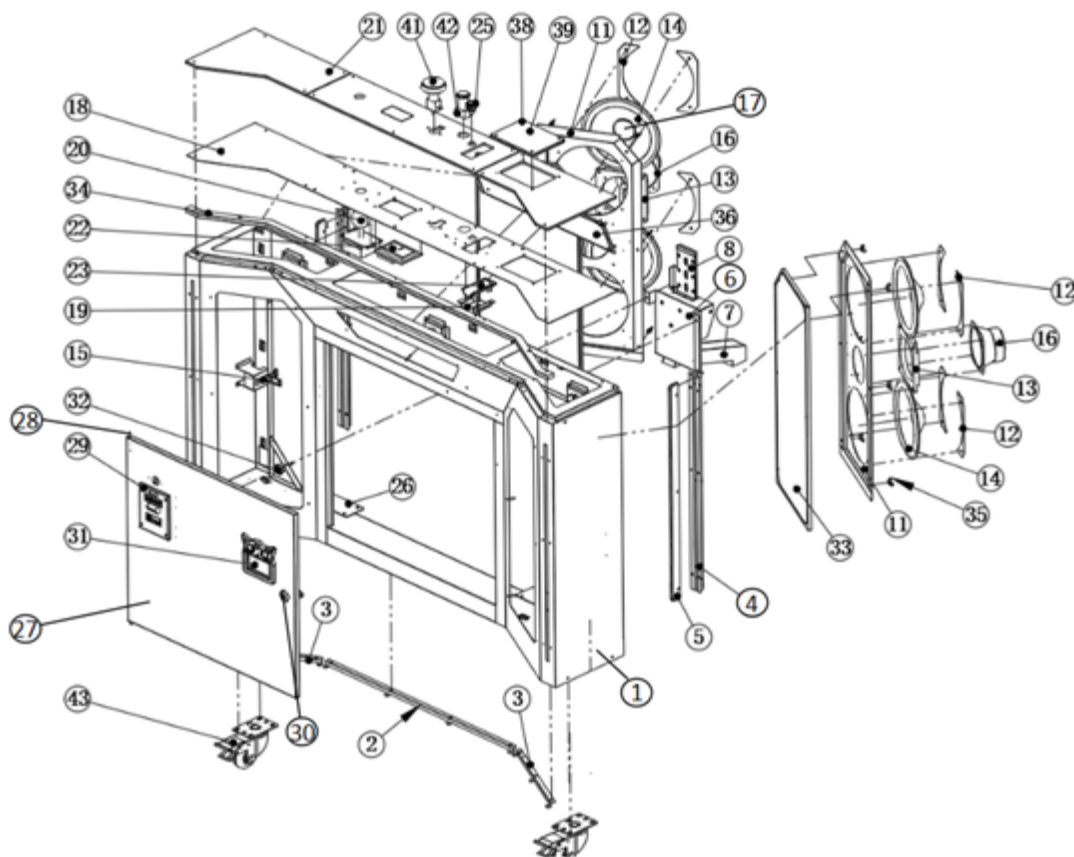

FRONT DOOR ASSEMBLY

PARTS LIST

ITEM NO	PART NO	DESCRIPTION	QTY
1	07.040.040	Door Panel Assembly	1
2	07.040.103	Spring Latch on Door	1
3	01.017.009	Ticket Dispenser	1
4	01.018.206	Lock	2
5	01.015.002	Fake Coin Slot	1

CONSOLE ASSEMBLY (1/2)

ITEM NO	PART NO	DESCRIPTION	QTY
1	07.040.002	Console Main Frame	1
2	07.040.088	Console Bottom Light Strip Bracket A	1
3	07.040.089	Console Bottom Light Strip Bracket B	2
4	07.040.090	Side Acrylic Fixing Box	2
5	06.050.024	High Five Tickets NO.23	2
6	07.040.003	Coin Acceptor Bracket	1
7	07.040.092	Coin Chute B	1
8	07.040.093	Coin Chute A	1
11	07.040.004	Speaker Fixing Plate	2
12	07.040.005	Speaker Clamping Plate	8
13	07.040.117	Speaker Pad	2
14	07.040.107	8-Inch Speaker PP Cone	4
15	wing nut	wing nut	18
16	01.016.214	4-Inch Speaker	2
17	07.040.108	Speaker PP Cap Dust Cover	4
18	07.040.127	Console Acrylic Supporting Plate	1
19	07.040.007	Coin Slot Mounting Base	1
20	01.008.058	Joystick B	1

PARTS LIST

CONSOLE ASSEMBLY (2/2)

ITEM NO	PART NO	DESCRIPTION	QTY
21	06.050.010	High Five Tickets NO.9-L	1
	06.050.052	High Five Tickets NO.10	1
	06.050.012	High Five Tickets NO.11-R	1
22	06.009.021	LCD Screen	1
23	07.040.102	4-Hole Coin Slot	1
25	07.002.152	Metal Button Coin Return Lever	1
26	07.040.008	Console Connecting Plate	2
27	07.040.040	Door Panel Assembly	1
28	07.040.103	Door Spring Pin	1
29	01.017.009	Ticket Dispenser	1
30	01.018.206	Lock	2
31	01.015.002	Counterfeit Coin Outlet	1
32	01.04.089	Hand-Tightened Screw	5
33	06.050.018	High Five Tickets O.17-L	1
	06.050.019	High Five Tickets NO.18-R	1
34	06.050.026	High Five Tickets NO.25	1
35	01.04.090	M4 Screw	18
36	06.050.043	High Five Tickets NO.42	1
37	07.040.134	Rear Cover	1
38	07.040.091	Card Machine Hardware	1
39	06.050.030	Card Machine Acrylic	1
40	07.040.105	Small Spring Latch	4
41	01.008.056	Play Button	1
42	01.008.063	Illuminated Button	1
43	01.018.198	2.5-Inch Wheel	2