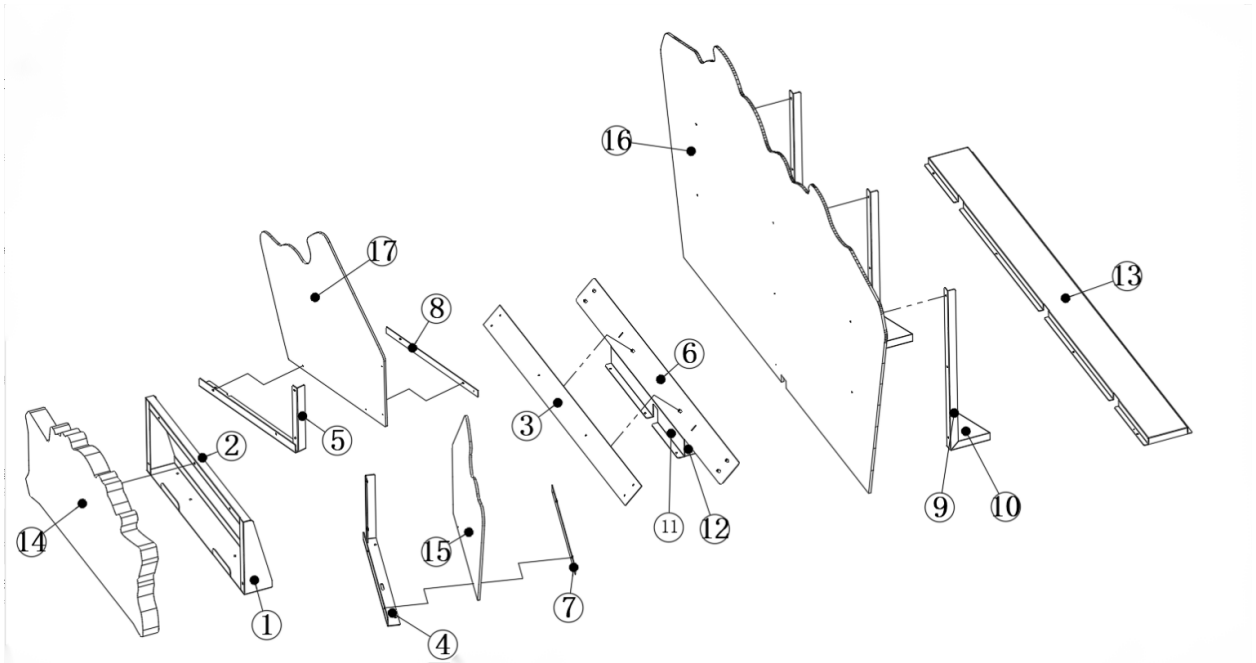

PARTS LIST

LIGHT BOX

PARTS LIST

ITEM NO	PART NO	DESCRIPTION	QTY
1	07.040.043	Light Box Bracket A-01	1
2		Light Box Bracket A-02	1
3	01.019.232	Top White Light Panel 1	1
4	07.040.044	Top Acrylic B	2
5		Top Acrylic B	2
6	07.040.086	Top Light Panel Hardware	1
7	07.040.085	Top Acrylic B - Clip Strip	2
8		Mirror Top - Clip A	1
9	07.040.045	Top Acrylic Bracket B-01	3
10		Top Acrylic Bracket B-02	3
11	07.040.086	Top Light Panel Hardware	2
12		Top Light Panel Hardware	1
13	07.040.087	Top Light Panel - Base B	1
14	06.050.002	High Five Tickets NO.1	1
15	06.050.004	High Five Tickets NO.2-R	1
16	06.050.007	High Five Tickets NO.6	1
17	06.050.003	High Five Tickets NO.2-L	1