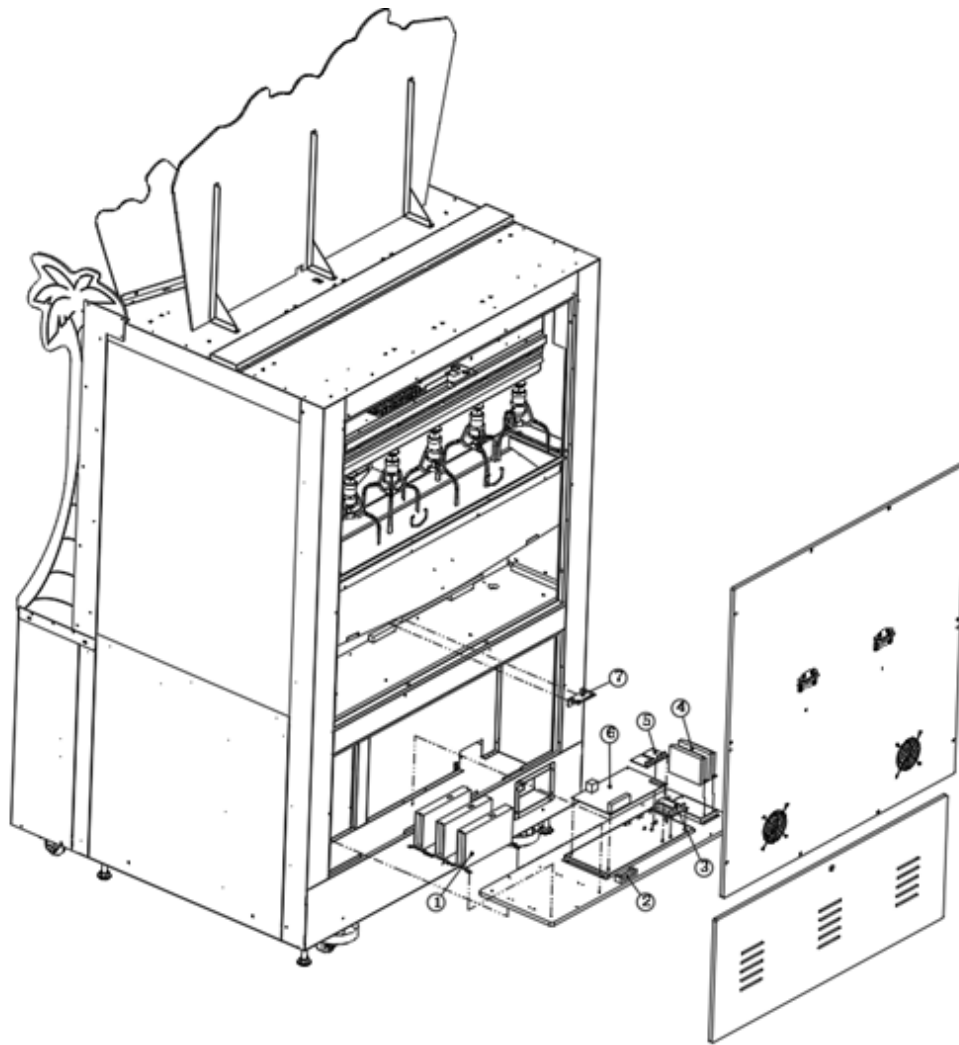

KEY ELECTRICAL PARTS

ITEM NO	PART NO	DESCRIPTION	QTY
1	01.005.042	Power Supply LR500WAX6	3
3	01.019.232	Top White Light Board 1	1
4	01.016.251	57 Stepper Motor - Driver	2
5	01.019.231	Light Card	2
6	02.083.001	Motherboard	1
7	01.016.274	RFID Module	1
8	01.016.275	Dedicated Antenna	1